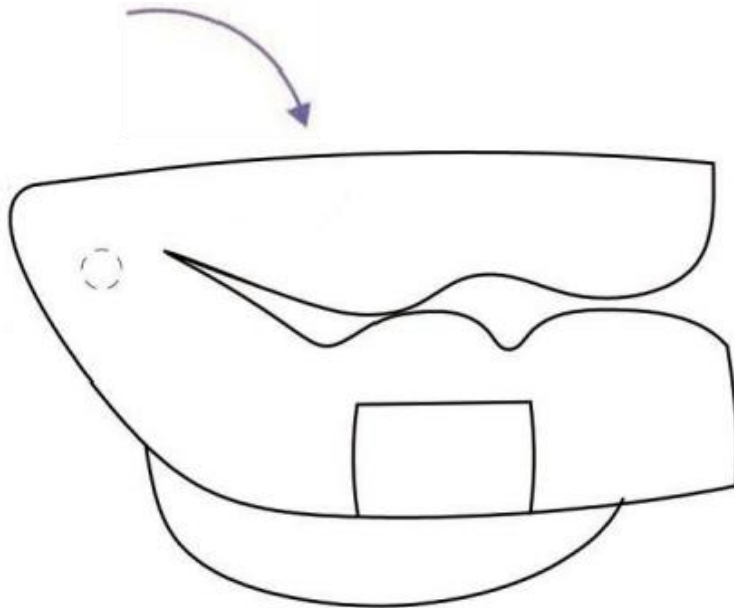

**2. Push the backrest forward over the 90°,
The backrest can be folded in half for easy storage**