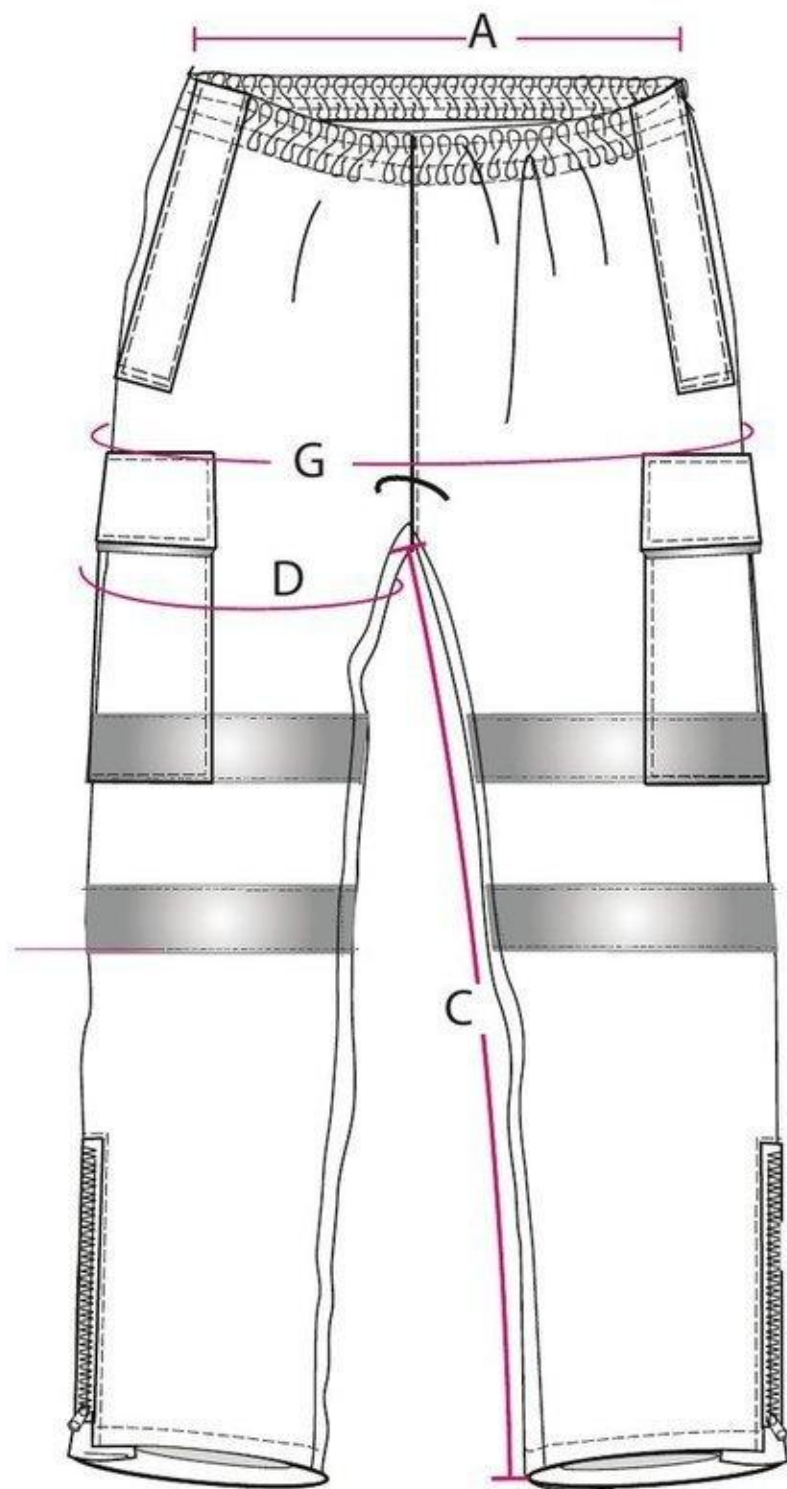

STYLE NO: S597	DESCRIPTION: Extreme Trousers
----------------	-------------------------------

	S	M	L	XL	2XL	3XL	4XL	5XL	
Men's waist Metric (cms)	76-80	84-88	92-96	100-104	108-112	116-120	124-128	132-136	Plus
A WAIST RELAXED	64.00	72.00	80.00	88.00	96.00	104.00	112.00	120.00	1.00
C INNER LEG /INSEAM (REGULAR LEG 31")	78.00	78.00	78.00	78.00	78.00	78.00	78.00	78.00	0.00
D THIGH CIRCUMFERENCE, 5CM BELOW CROTCH	69.00	72.00	75.00	78.00	81.00	84.00	87.00	90.00	1.00
G HIP MEASUREMENT	110.00	118.00	126.00	134.00	142.00	150.00	158.00	166.00	1.50