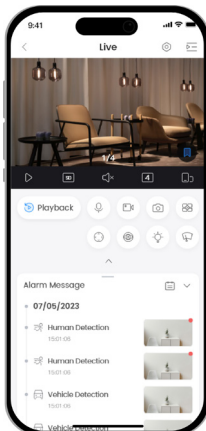

8MP WizColor Outdoor Wi-Fi Pan & Tilt Network Camera

DH-P8F-PV

Series Overview

The Compact Outdoor PT Camera functions optimally, offering stunning ultra-clear 4K resolution. In low-light conditions, it leverages WizColor technology to deliver crisp and vibrant images comparable to those captured in daylight without the need for additional lighting. Featuring advanced auto-tracking and preset patrol functions, it accurately detects human and vehicles while minimizing false alarms. In the event of an intrusion, the camera activates sound and light alarms and promptly relays vital information to the mobile client, ensuring you stay informed no matter where you are.

AI Human Detection
Focuses on what matters and reduces false alarms

AI Vehicle Detection
Focuses on what matters and reduces false alarms

One Camera for 360° View
360° monitoring without blind spots

Preset Patrol
Guards the places that matter to you regularly

IP66 Protection
Withstands harsh environments

Two-way Talk
Communication anytime, anywhere

Bluetooth Pairing
Fast pairing with Bluetooth

Wi-Fi 6
Seamless integration of speed and anti-interference

H.265
Advanced H.265 compression technology

Supports Micro SD Card
Low-cost storage

DMSS App
Easy to use

Upgrade Your Experience with DMSS

Intuitive AIoT app for individual security

Remote Management
Live view and recording history

Easy sharing
Safer device sharing with family and friends