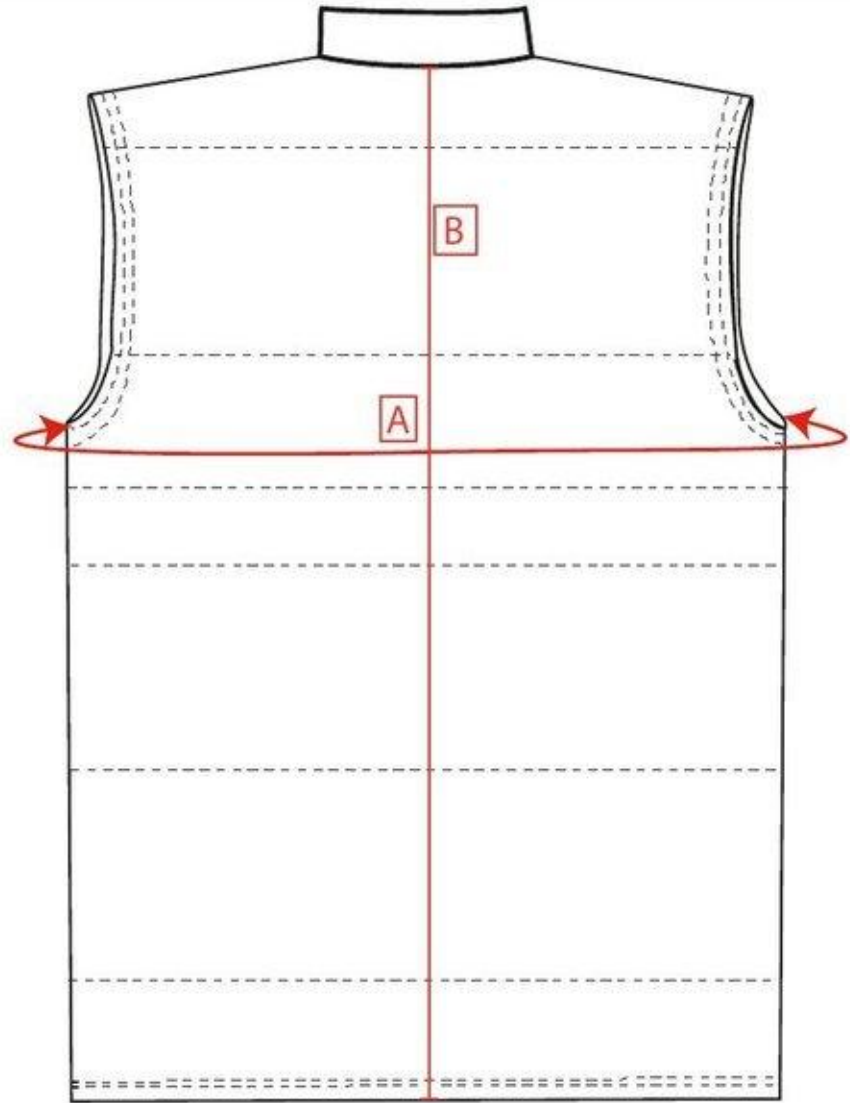

PORTWEST®

STYLE **S414**
NO:

DESCRIPTION: **Shetland Bodywarmer**

		XS	SML	MED	LRG	XL	XXL	3XL	4XL	5XL
To Fit Chest		80-88	92-96	100-104	108-112	116-124	128-132	136-140	144-148	152-160
TOTAL CHEST MEASUREMENT	A	106	114	122	130	138	146	154	162	170
NAPE - HEM	B	77	77	79	79	79	81	81	81	83
OUTER GARMENT ARMHOLE	C	28	29	30	31	32	33	34	35	35
measured across point to point										