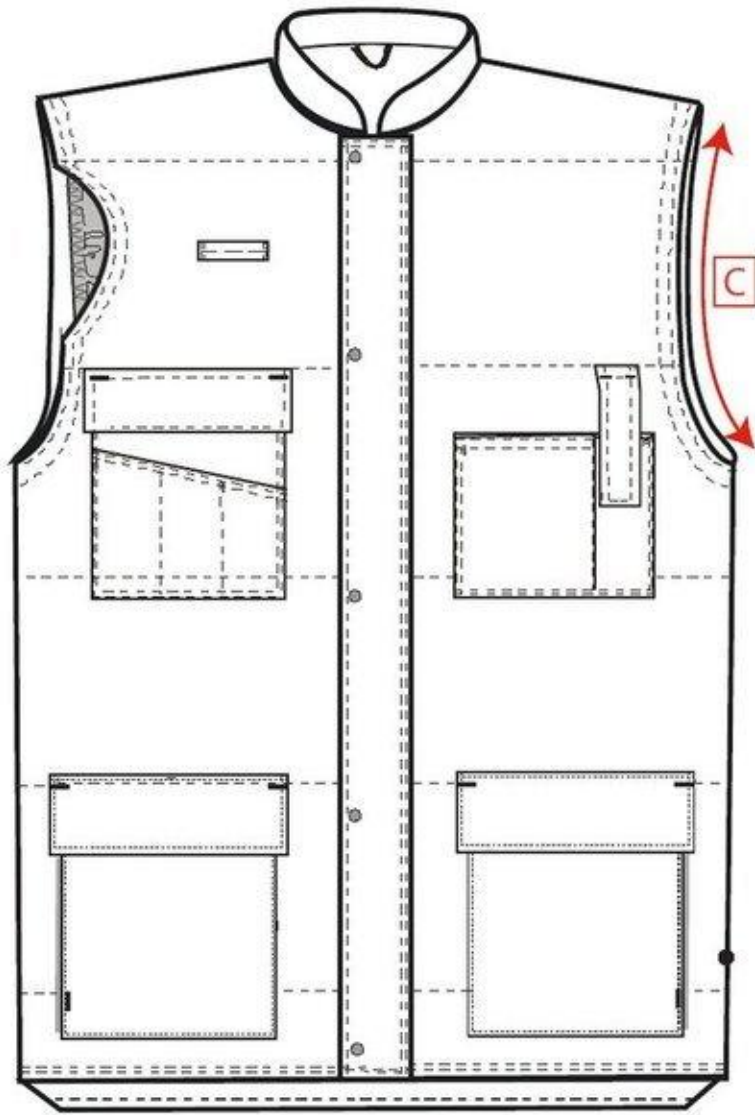

PORTWEST®

STYLE **S414**
NO:

DESCRIPTION: **Shetland Bodywarmer**

		XS	SML	MED	LRG	XL	XXL	3XL	4XL	5XL
To Fit Chest		80-88	92-96	100-104	108-112	116-124	128-132	136-140	144-148	152-160
TOTAL CHEST MEASUREMENT	A	106	114	122	130	138	146	154	162	170
NAPE - HEM	B	77	77	79	79	79	81	81	81	83
OUTER GARMENT ARMHOLE	C	28	29	30	31	32	33	34	35	35
measured across point to point										