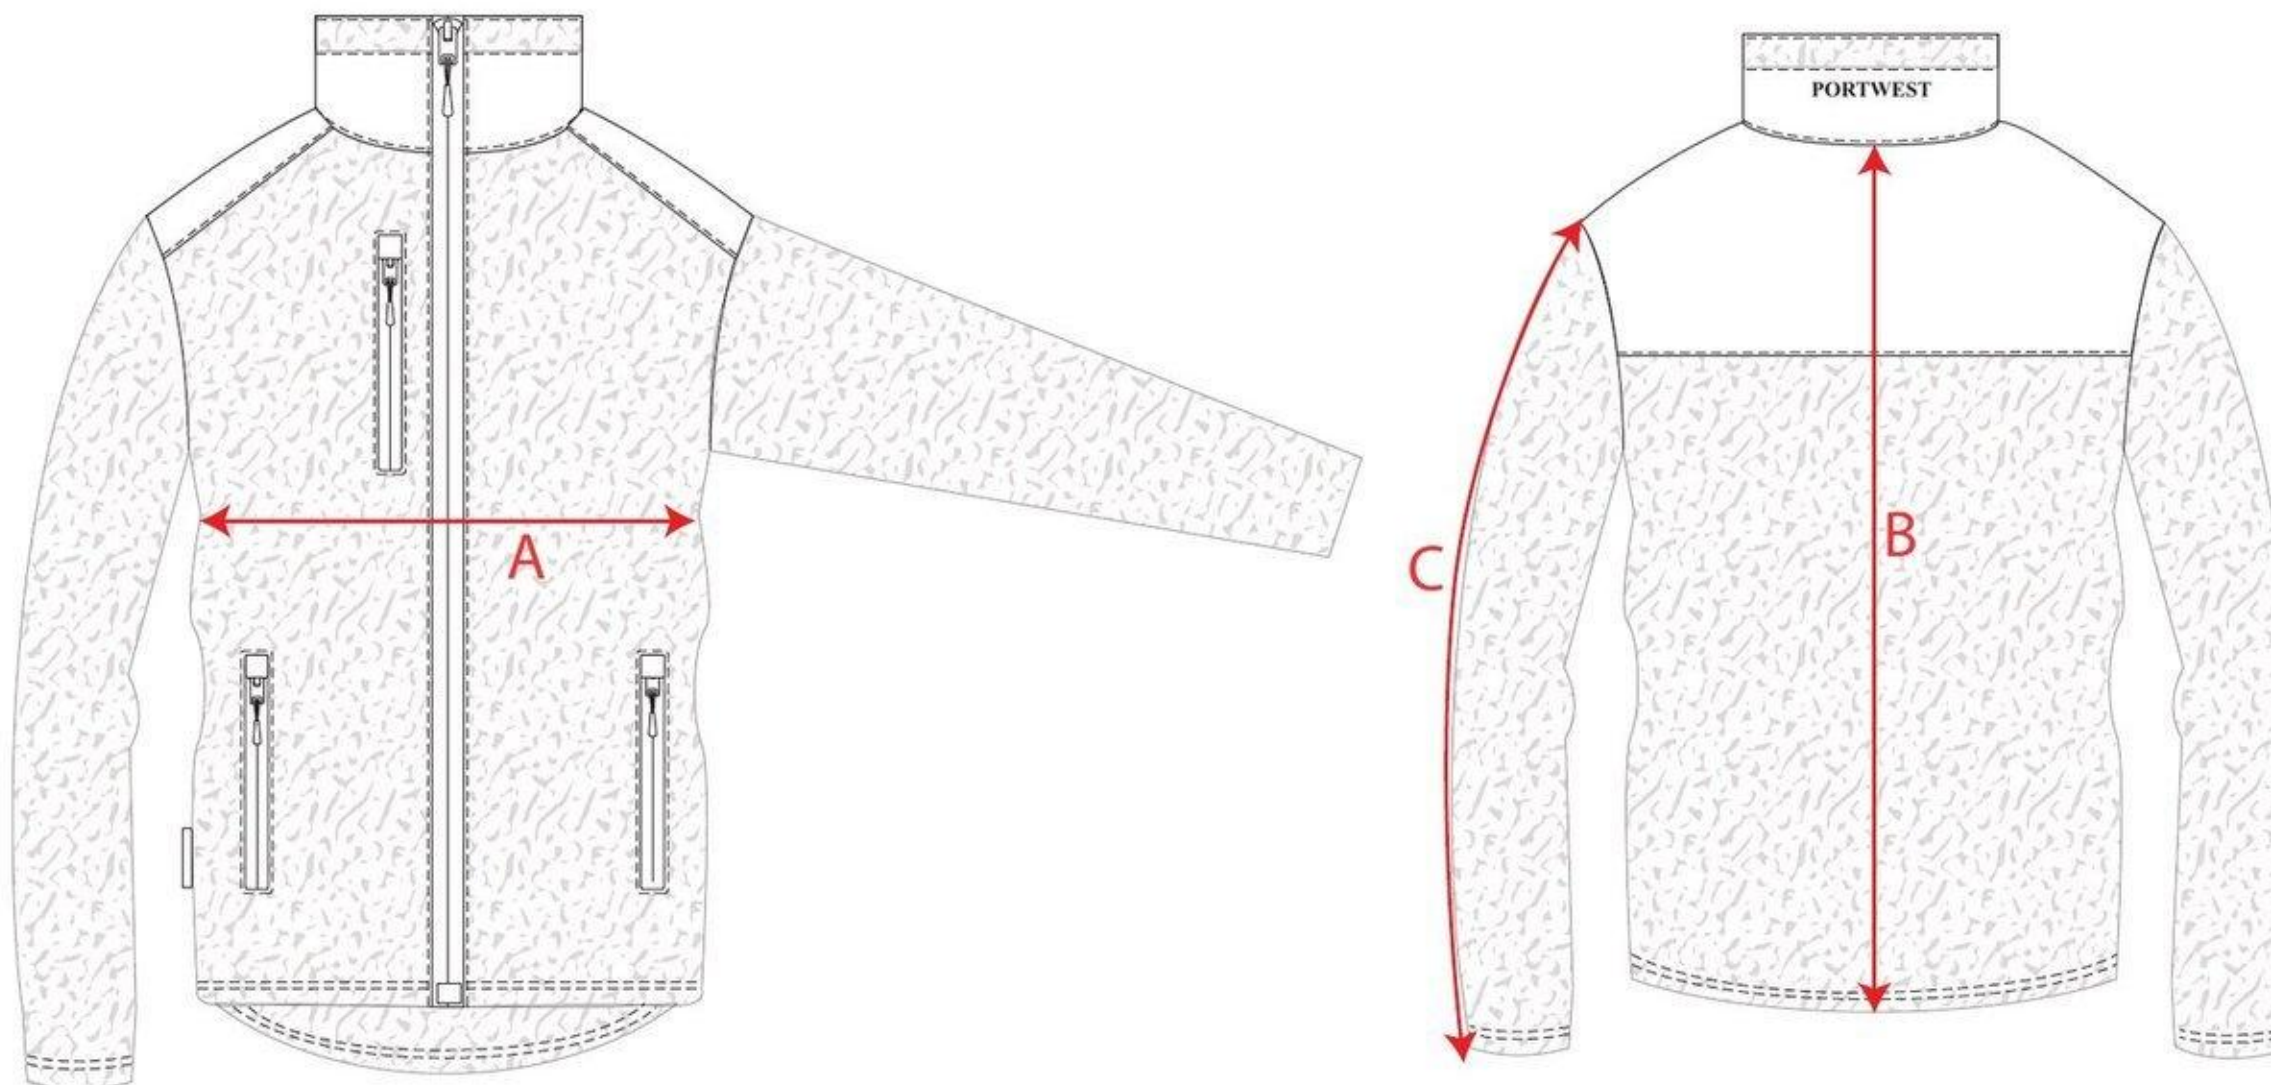

STYLE NO: T830

DESCRIPTION: KX3 Venture Fleece

Size		S	M	L	XL	2XL	3XL
TO FIT CHEST		92-96	100-104	108-112	116-124	128-132	136-140
Jacket Chest	A	102	110	118	126	134	142
Nape to Hem	B	74	74	76	76	78	78
Sleeve Length	C	64.5	66	67.5	69	70.5	72