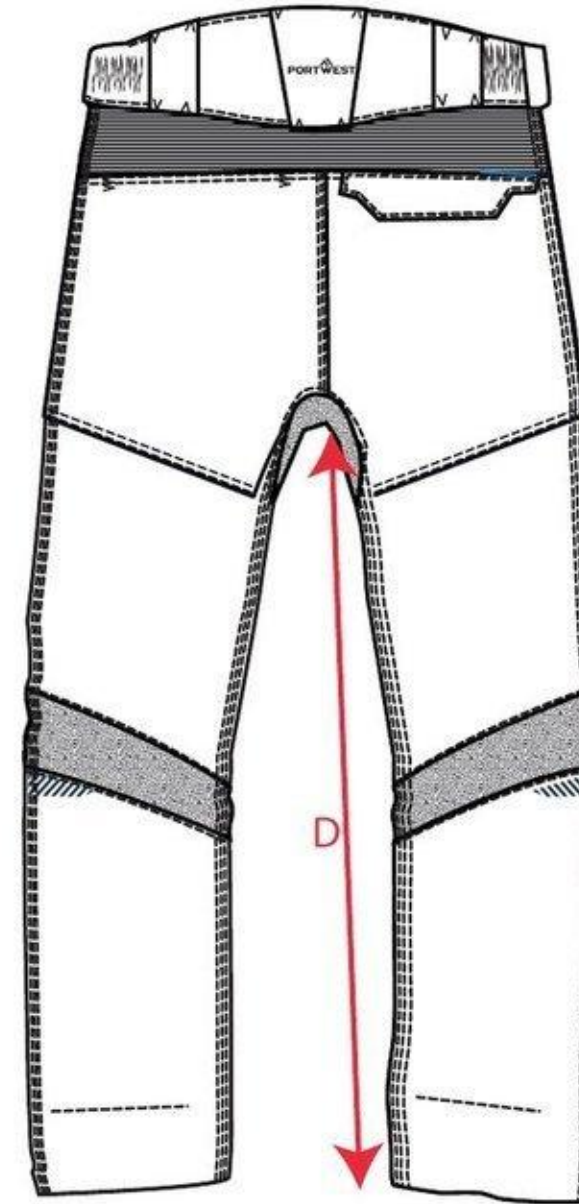

STYLE NO: T702

DESCRIPTION: WX3 Holster Trousers

Description		28	30	32	33	34	36	38	40	41	42	44	46	48
Waist - relaxed	A	36.50	39.00	41.50	42.75	44.00	46.50	49.00	51.50	52.75	54.00	56.50	59.00	61.50
Waist - extended	B	41.50	44.00	46.50	47.75	49.00	51.50	54.00	56.50	57.75	59.00	61.50	64.00	66.50
Seat	C	48.50	51.00	53.50	54.75	56.00	58.50	61.00	63.50	64.75	66.00	68.50	71.00	73.50
Inner Leg Length - Regular	D	79.00	79.00	79.00	79.00	79.00	79.00	79.00	79.00	79.00	79.00	79.00	79.00	79.00