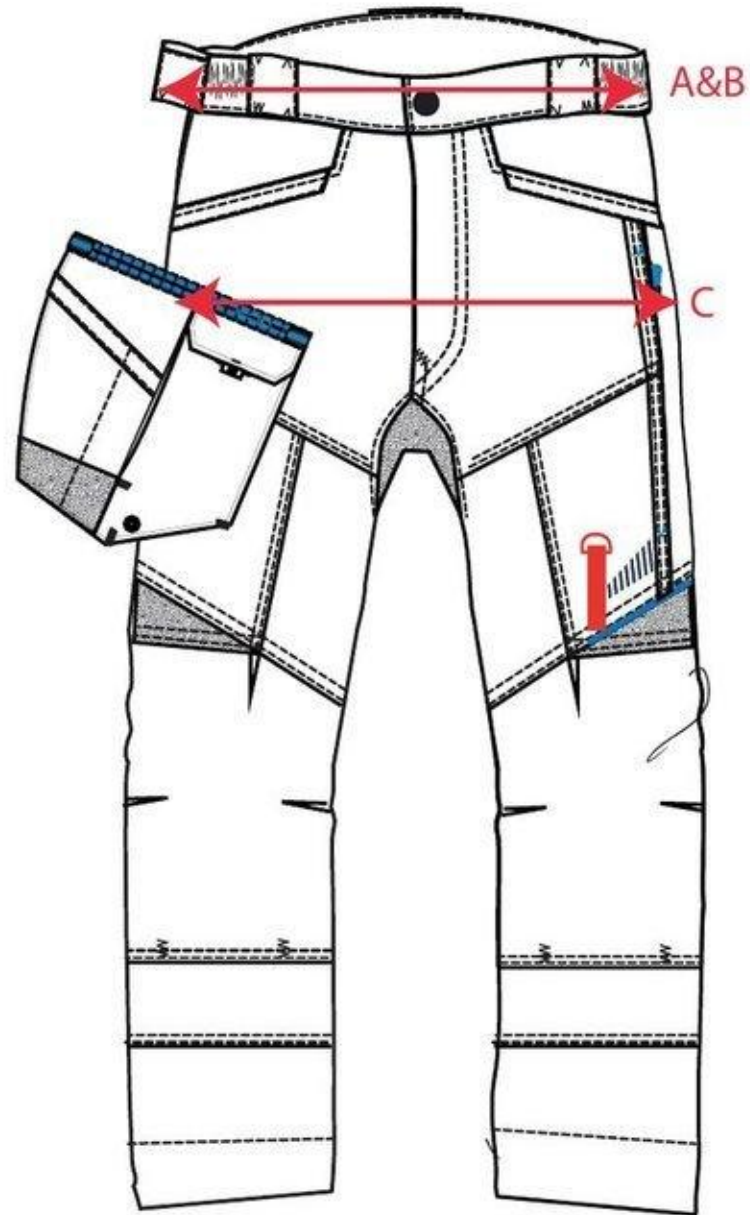

STYLE NO: T702

DESCRIPTION: WX3 Holster Trousers

Description		28	30	32	33	34	36	38	40	41	42	44	46	48
Waist - relaxed	A	36.50	39.00	41.50	42.75	44.00	46.50	49.00	51.50	52.75	54.00	56.50	59.00	61.50
Waist - extended	B	41.50	44.00	46.50	47.75	49.00	51.50	54.00	56.50	57.75	59.00	61.50	64.00	66.50
Seat	C	48.50	51.00	53.50	54.75	56.00	58.50	61.00	63.50	64.75	66.00	68.50	71.00	73.50
Inner Leg Length - Regular	D	79.00	79.00	79.00	79.00	79.00	79.00	79.00	79.00	79.00	79.00	79.00	79.00	79.00