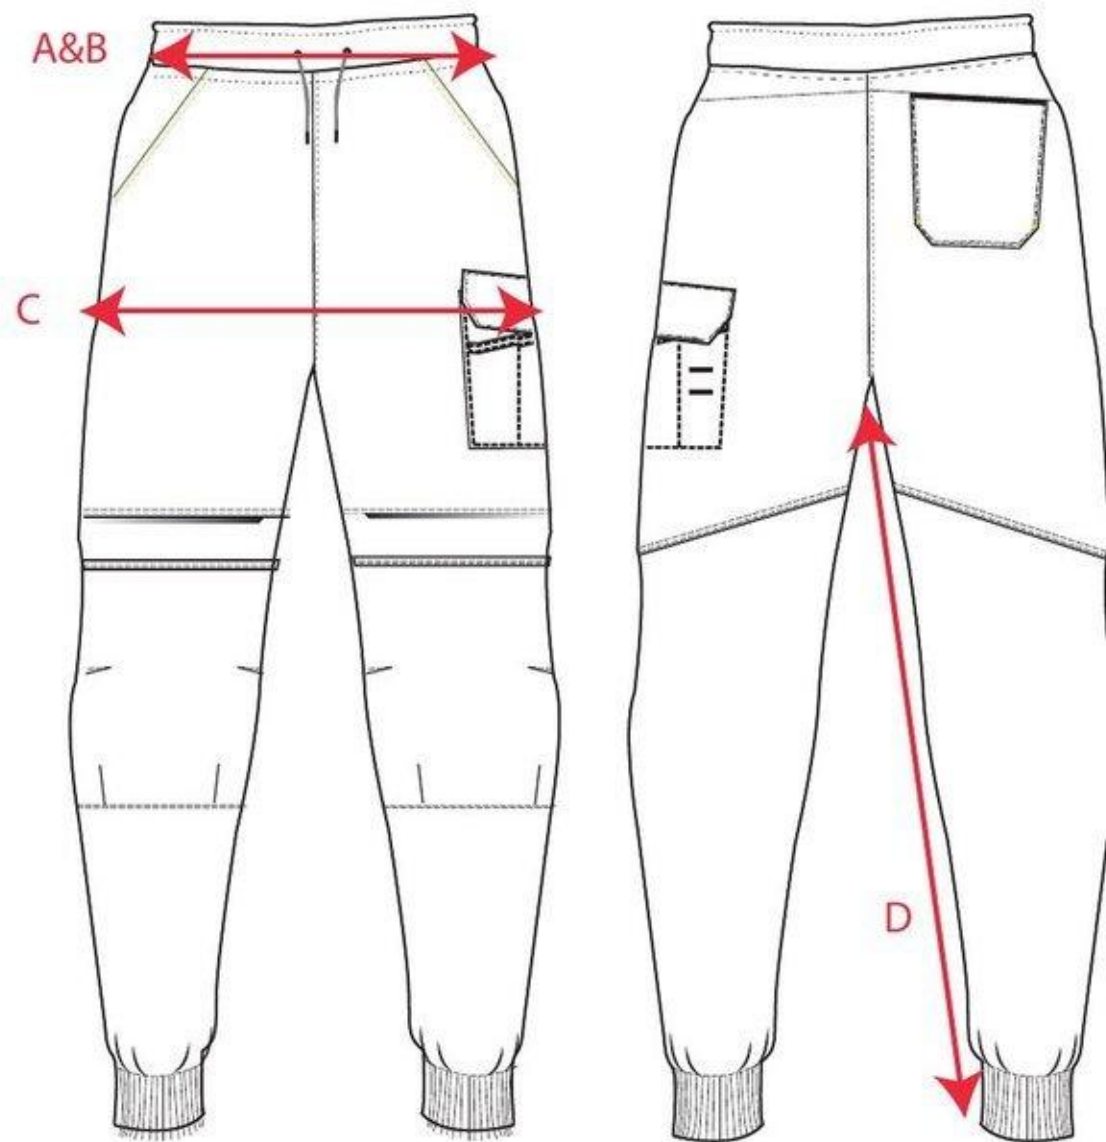

STYLE NO: PW399

DESCRIPTION: PW3 Work Jogger

Description		XS	S	M	L	XL	XXL	3XL	4XL
Waist - relaxed	A	33.00	37.00	41.00	45.00	49.00	53.00	57.00	61.00
Waist - extended	B	42.00	46.00	50.00	54.00	58.00	62.00	66.00	70.00
Seat	C	50.00	54.00	58.00	62.00	66.00	70.00	74.00	78.00
Inner Leg Length - Regular	D	78.00	78.00	78.00	78.00	78.00	78.00	78.00	78.00