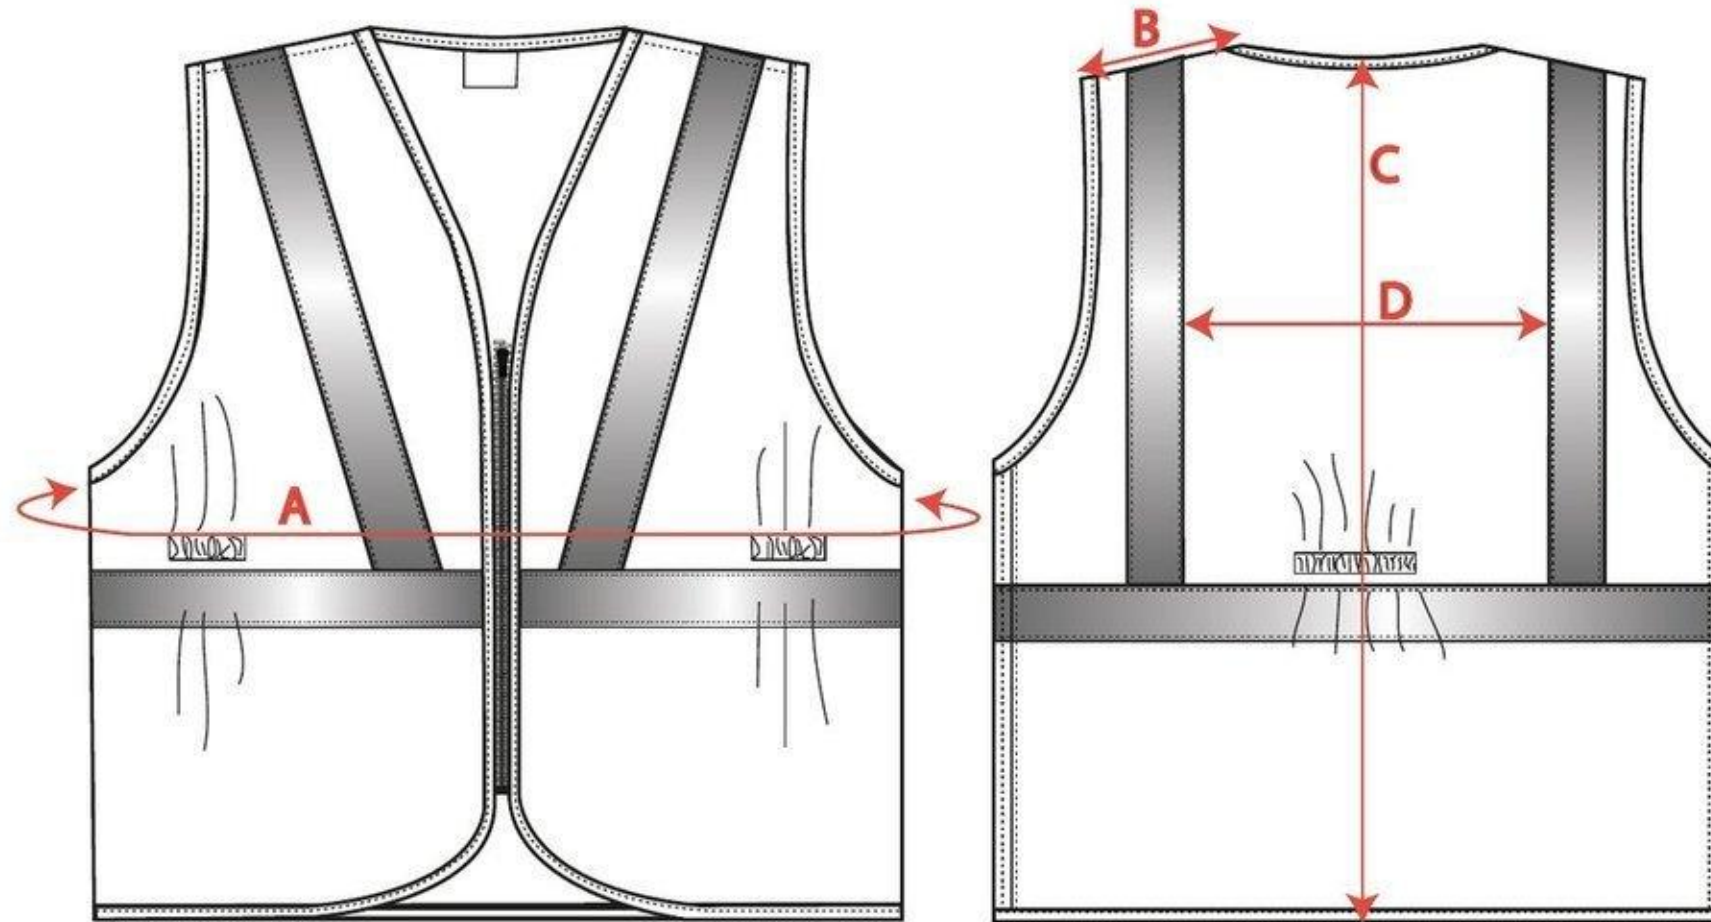

STYLE NO: RT20

DESCRIPTION: Railtrack Hi Vis Long Vest

FABRIC: 100% Polyester

COLOUR: Yellow, Orange

		Measurements							
SIZE		SMALL	MEDIUM	LARGE	X-LARGE	XX-LRG	3XL	4XL	5XL
AREA									
To fit chest size		92-96	100-104	108-112	116-124	128-132	136-140	144-148	152-156
Chest Stretched	A	132	140	148	156	164	172	180	188
Shoulder	B	18	19	20	21	21	22	22	22
Centre back length	C	75	75	75	75	75	75	75	75
Distance between vertical tape	D	27	29	30.5	32	33	34	35	36