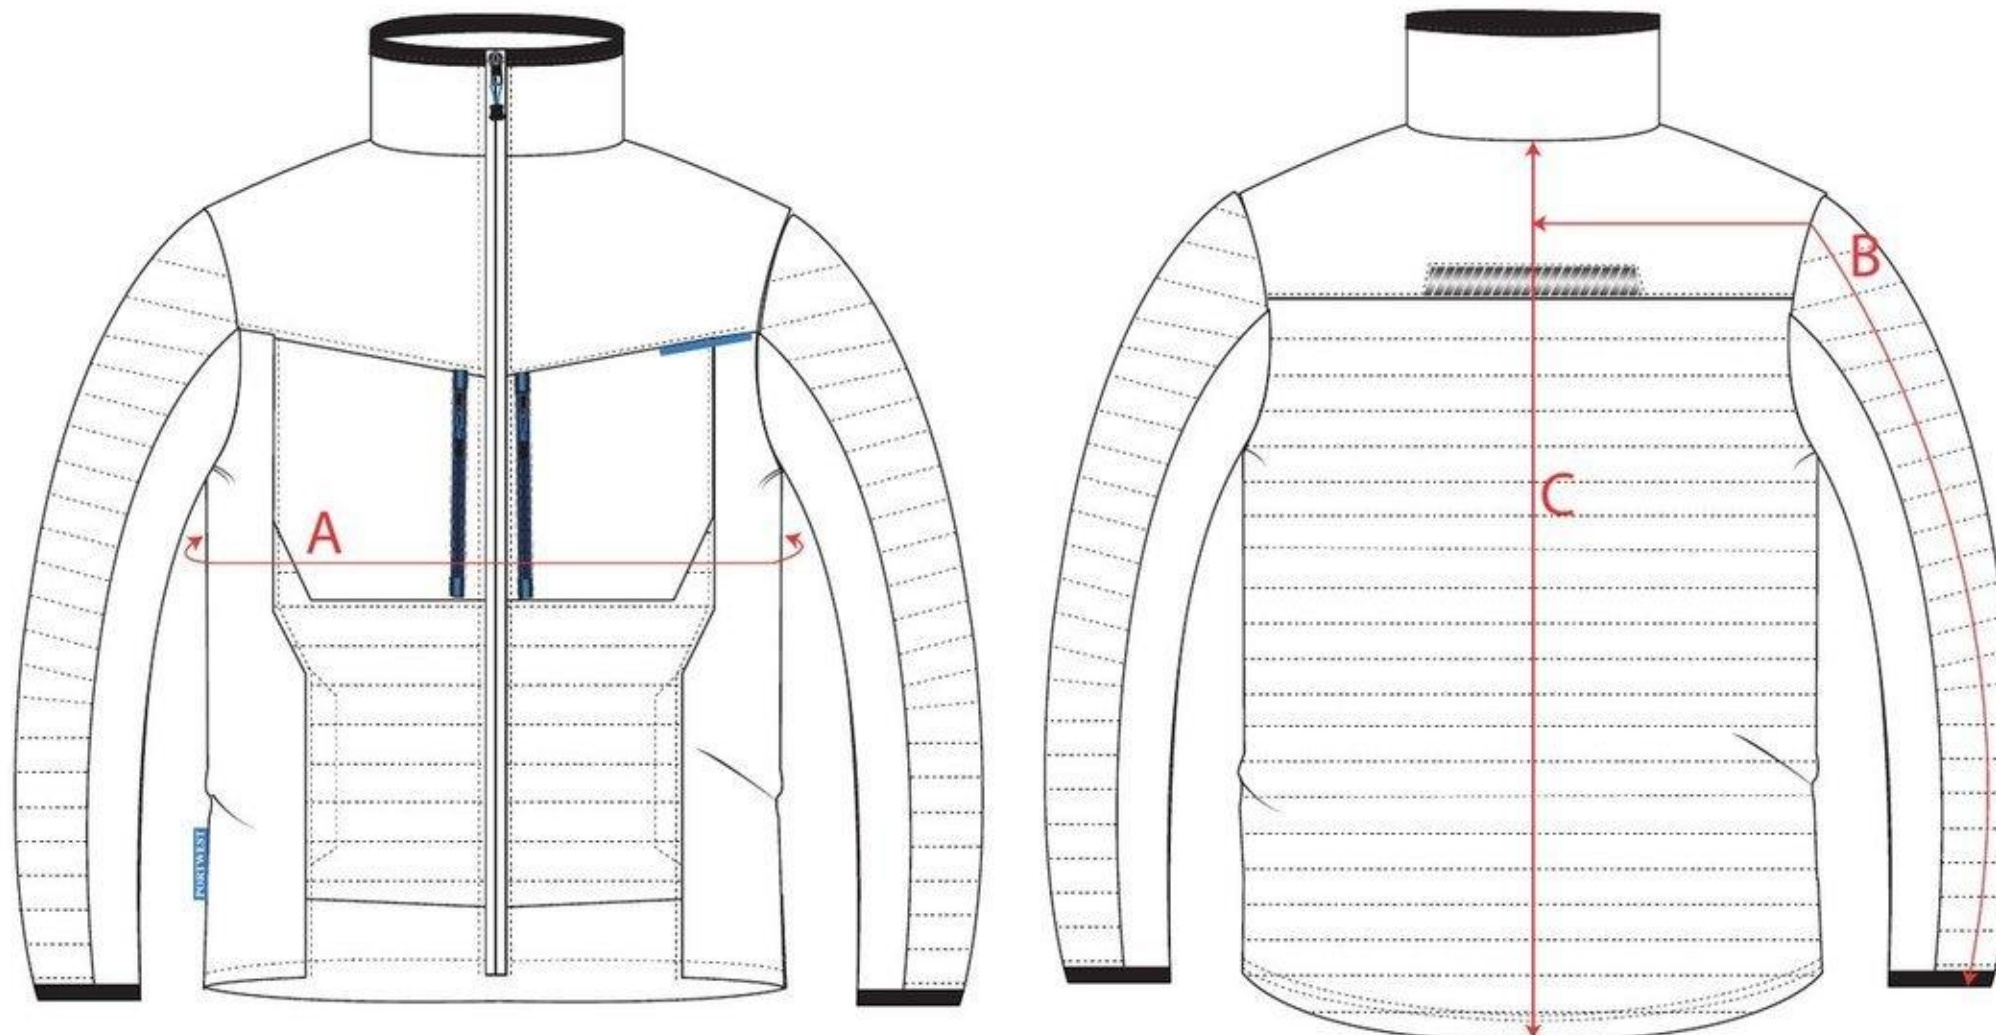

PORTWEST[®] SIZE CHART

STYLE NO: **T752**

DESCRIPTION: **WX3 Baffle Jacket**

		Measurements						
		S	M	L	XL	XXL	3XL	Tol
To Fit Chest		96	104	112	124	132	140	+/-
Chest	A	108	116	124	136	144	152	2
Sleeve Length								
12cm below neck, From CB to end cuff	B	84	85	86	87	88	89	1
Jacket Length								
CB neck to back hem, Ex collar	C	74	74	74	75	75	76	1