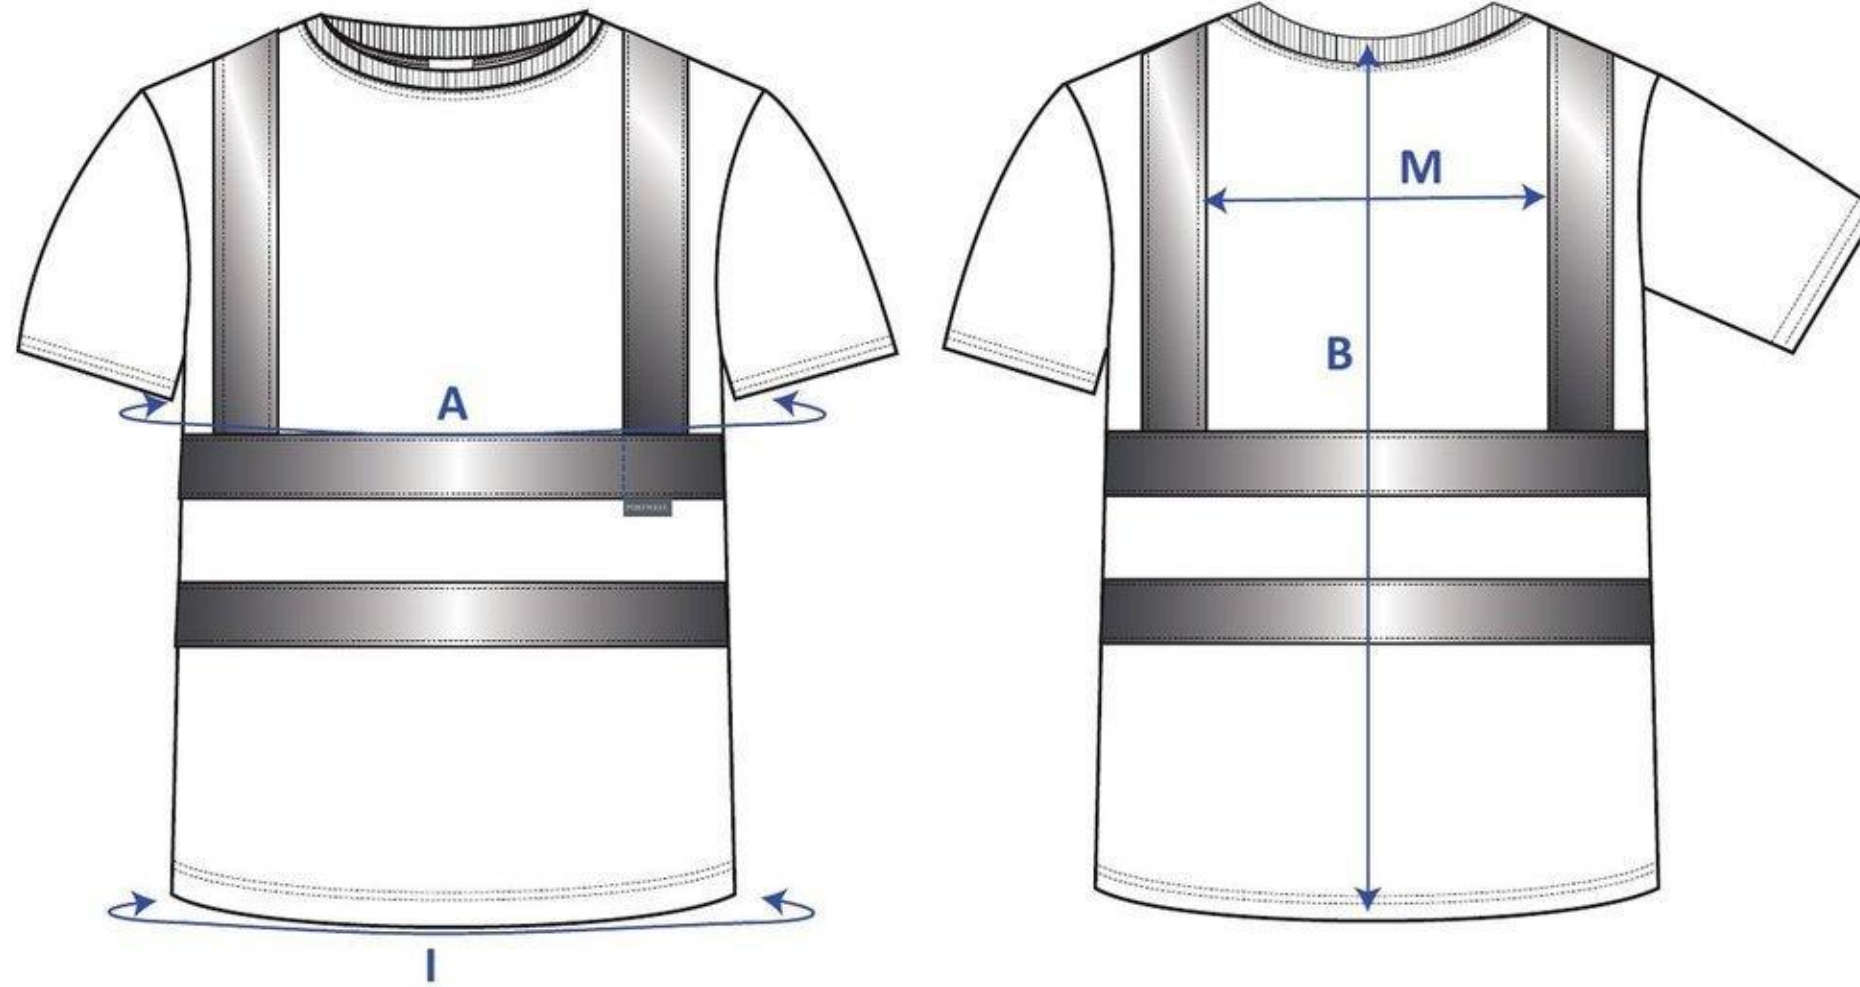

STYLE NO: S478

DESCRIPTION: **Hi-Vis Short Sleeved T-Shirt**

FABRIC: **100% Polyester**

COLOUR: **Orange, Yellow**

Measurements Are For A Fully Relaxed Fabric, In Cm's :

Code	AREA	XS	S	M	L	XL	XXL	3XL	4XL	5XL	6XL	7XL	Tol Plus
A	Chest	92	100	108	116	124	132	140	148	156	164	172	1
B	Back Length <i>(include collar)</i>	70	74	75	76	77	78	79	80	81	82	83	1
I	Hem Circumference	92	100	108	116	124	132	140	148	156	164	172	1
M	Distance between Vertical Bands of Reflective Tape	22	23	24	25	26	27	28	29	30	31	32	0.5