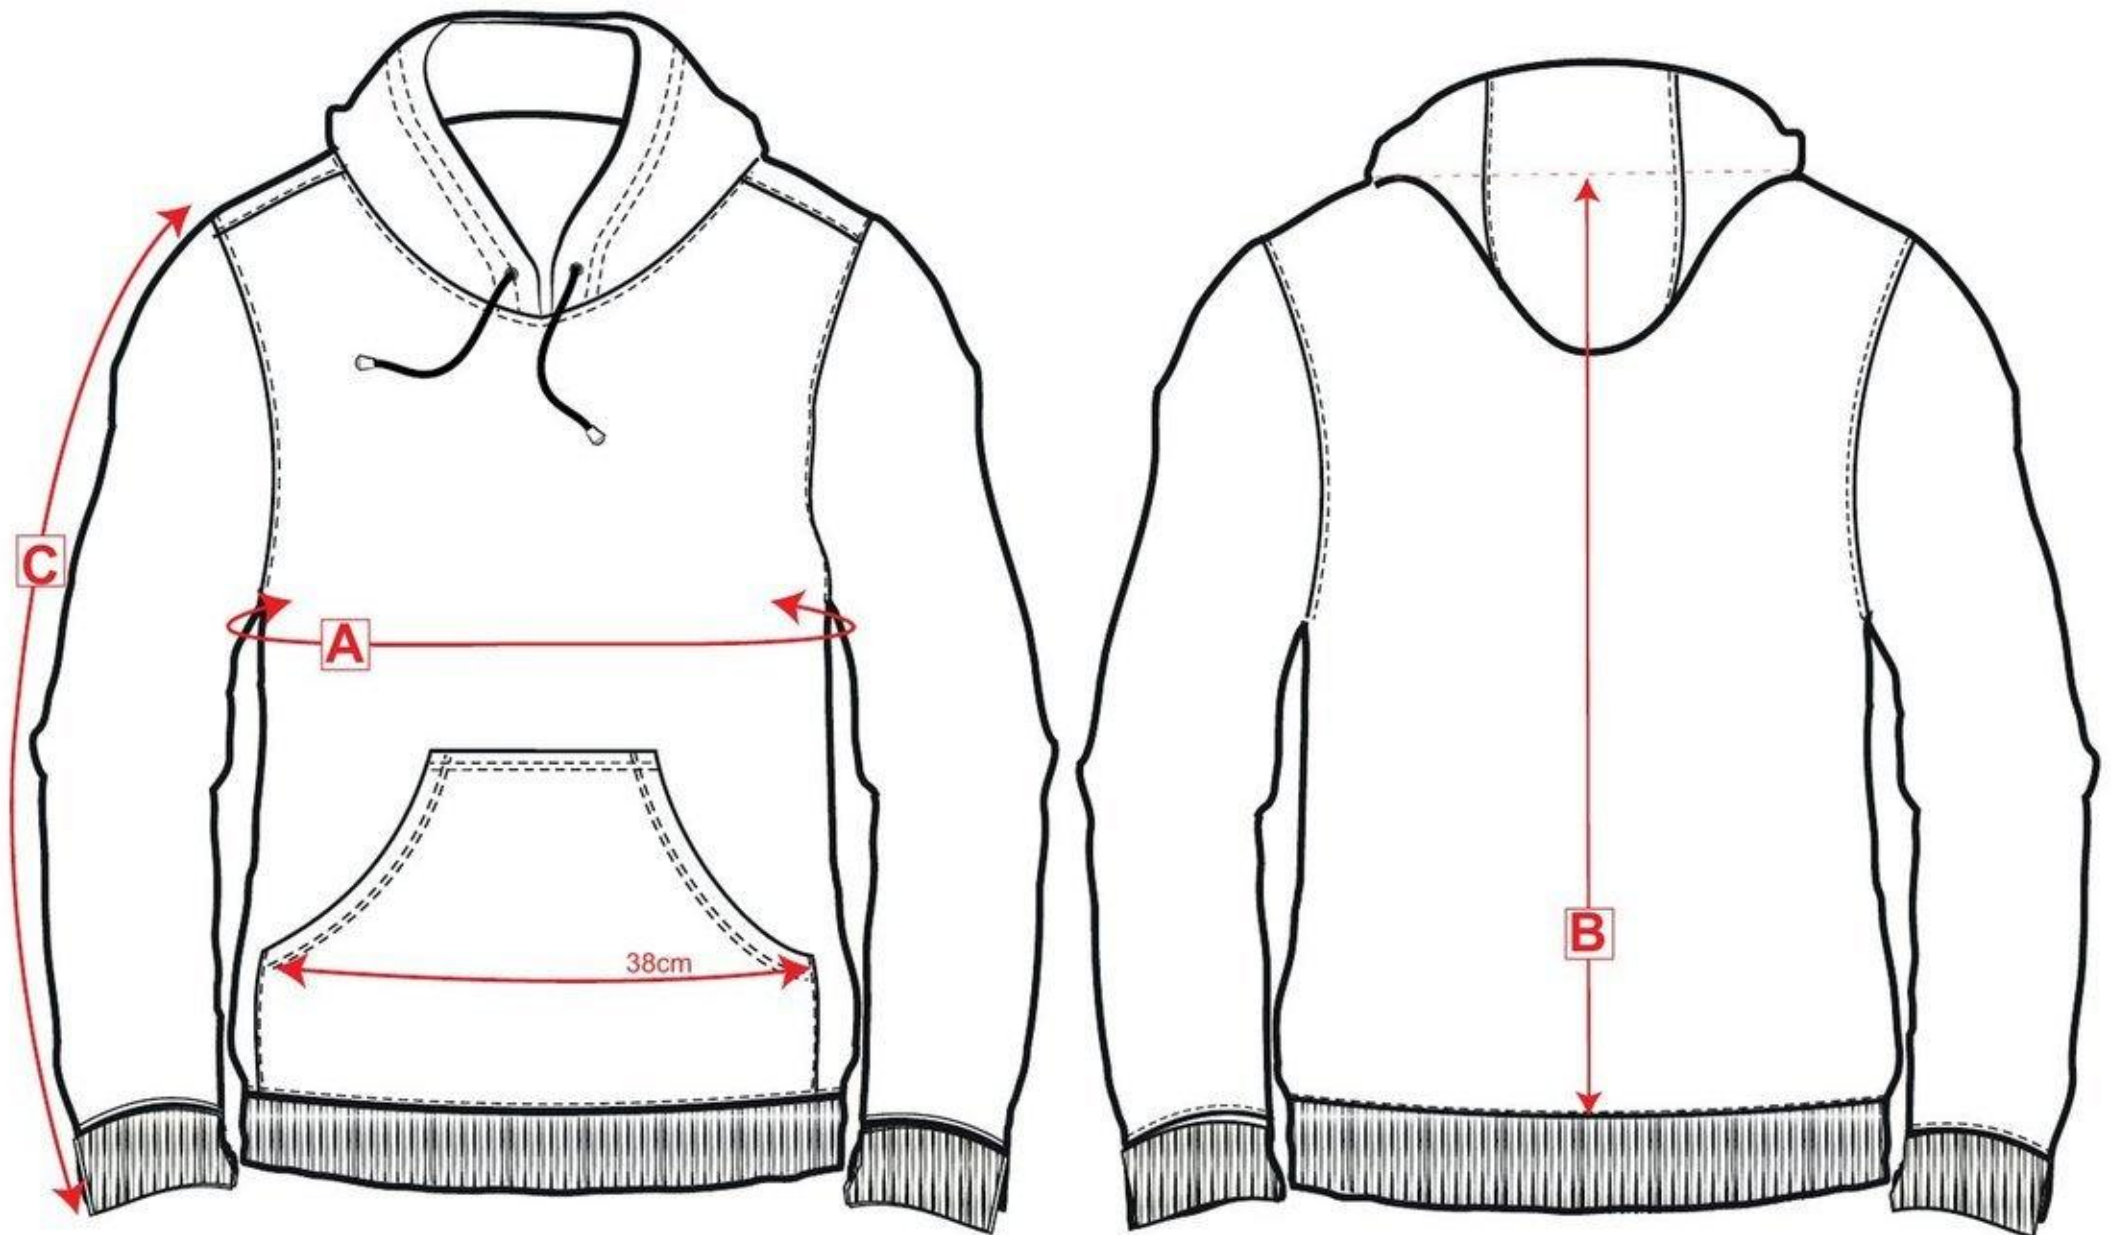

STYLE B302
NO:

DESCRIPTION: Roma Hoody

Measurements

(Fully relaxed fabric in cm)

AREA	Code	SMALL	MEDIUM	LARGE	XL	XXL	3XL	4XL	5XL	Tol Plus
Chest	A	104	112	120	128	136	144	152	160	1
Back Length - including waistband	B	73	74	74	74	74	75	75	76	1
Sleeve Length from shoulder seam	C	60	60.5	61	61.5	62	62.5	63	63.5	0.5