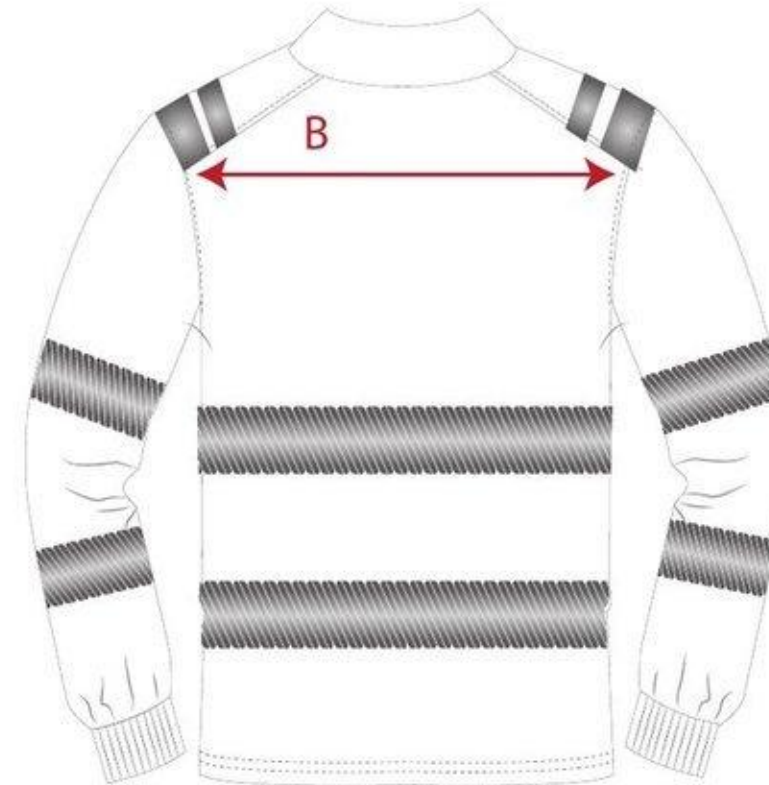

STYLE NO: FR702

DESCRIPTION: WX3 FR Hi-Vis Long Sleeve Polo

	Measurements	XS	S	M	L	XL	XXL	3XL	4XL	5XL	Tolerance (+)
A	Chest	98	106	114	122	130	138	146	154	162	1
B	Across Back, from 12cm below neck	46	48	50	52	55	57	59	61	63	0.5
C	Outside Sleeve Length, incl cuff	61	62	63	64	65	66	67	68	69	0.5