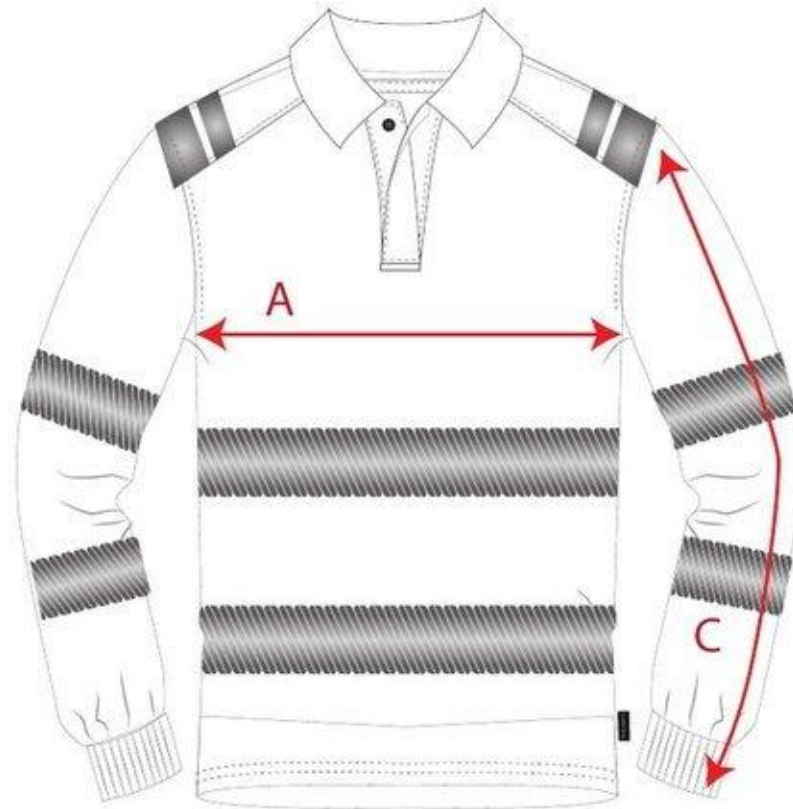

STYLE NO: FR702

DESCRIPTION: WX3 FR Hi-Vis Long Sleeve Polo

	Measurements	XS	S	M	L	XL	XXL	3XL	4XL	5XL	Tolerance (+)
A	Chest	98	106	114	122	130	138	146	154	162	1
B	Across Back, from 12cm below neck	46	48	50	52	55	57	59	61	63	0.5
C	Outside Sleeve Length, incl cuff	61	62	63	64	65	66	67	68	69	0.5