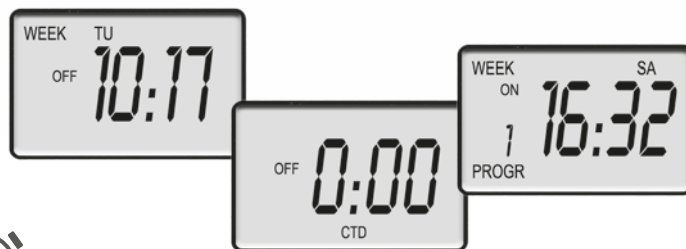

### IP44

Splashproof protection lid for outdoor use

**LCD** Large and clear display

CEE 7/3 output socket with safety shutter

### Flexible Time Control for Daily/Weekly Use

Setup up to 12 different time and weekday programs for different scenarios, repeat them daily or weekly. Or set countdown timer to turn off/on your electrical appliance.