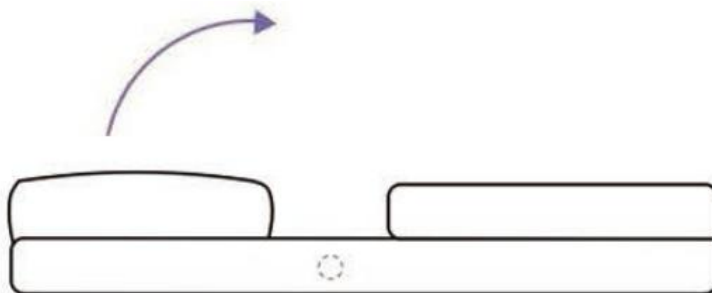

INSTRUCTIONS

Push Forward

1. Please Lay it Flat with a Click Sound before Adjusting

No More than 90°