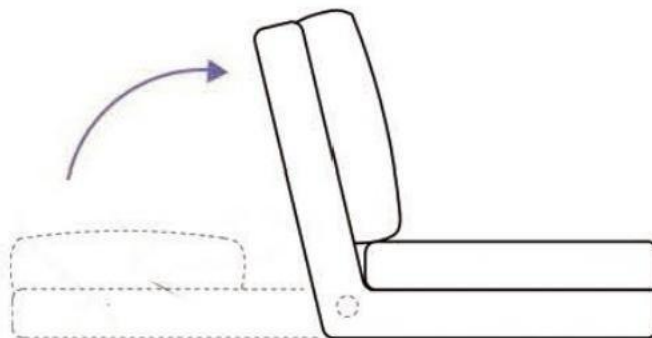

2. Adjust it into the Needed Angle