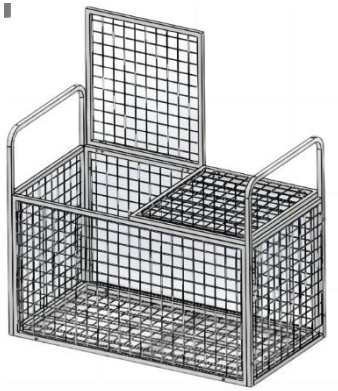

Sports Ball Storage Cart

MODEL:RF-RY-026

SPORTS BALL STORAGE CART

MODEL:RF-RY-026

The rendering is for reference only, and the product may be upgraded. The website promotion shall prevail

INSTRUCTIONS

Thank you very much for choosing this Sports Ball Storage Cart . Please read all of the instructions before using it. The information will help you achieve the best possible results.

until repairs are made and factory replacement parts are installed.

PART LIST

1. Lock the components and screws according to the diagram

2. Keep in mind the progress of hinge use. The doors and windows of the activity.

3. After completing all installations according to the above requirements, install the four wheels of the sports ball storage truck at the bottom.

Sports Ball Storage Cart	
Model	RF-RY-026
Dimensions	1150*610*912mm
Storage function	sports gear
Type	free stand
N.W	15.86 kg