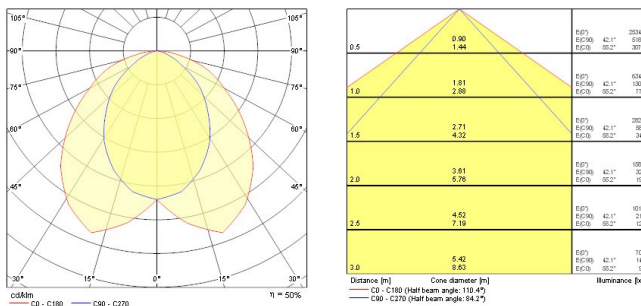

Cielo 300

TC-DEL 2x26W G24q3
3026810

Range Features

- Diffuse light
- Easy to install
- Floating glass accessory
- Indirect lighting for closed versions

PRODUCT OVERVIEW

Colour	White
Dimmable	No
EAN code	8711971268109
IP rating	IP20
Lamps	2 x TC-DEL 26W G24q-3
LOR (%)	54
Mount	Wall surface
Ordering number	3026810
Voltage (V)	230
Compatible with bulbs of energy class:	A++A+A

PHOTOMETRY

TECHNICAL DRAWINGS