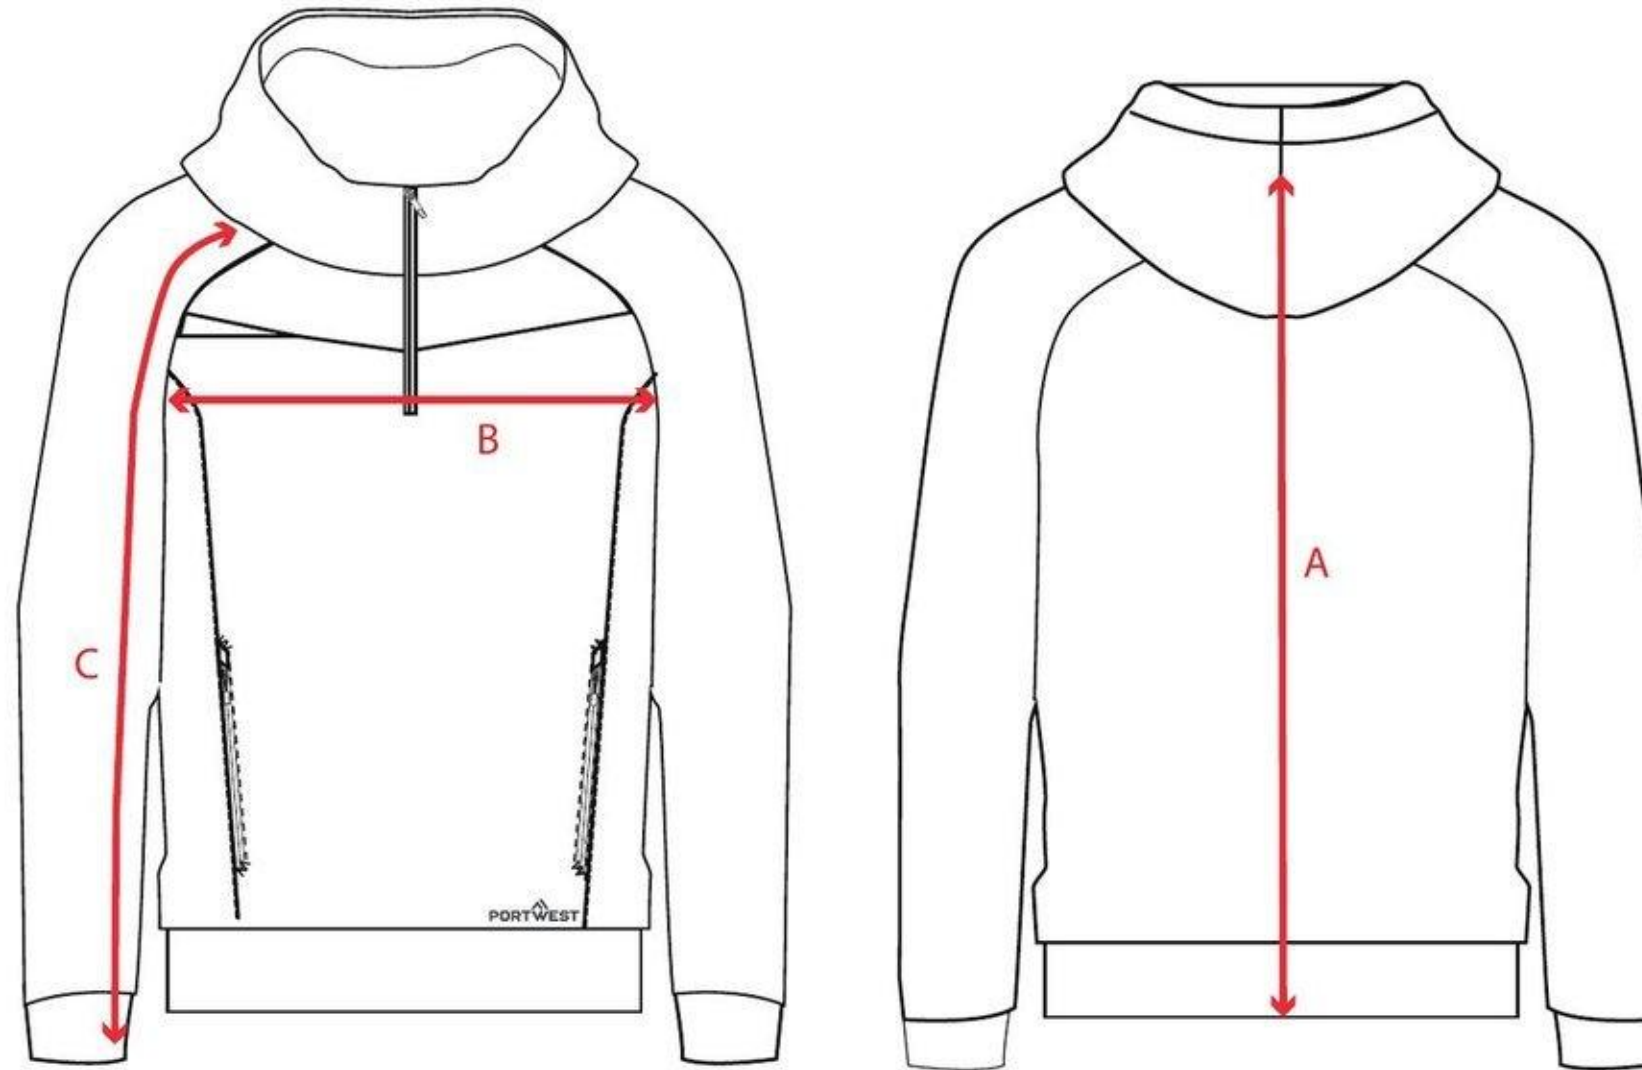

STYLE NO: DX467

DESCRIPTION: DX4 QUARTER ZIP HOODIE

	SIZE	S	M	L	XL	XXL	3XL
	TO FIT CHEST	92-96	100-104	108-112	116-124	128-132	136-140
A	CENTRE BACK LENGTH (CB NECK TO BACK HEM)	70	71	72	73	74	75
B	CHEST WIDTH	49	53	57	63	67	71
C	RAGLAN SLEEVE LENGTH	80	81	82	83	84	85