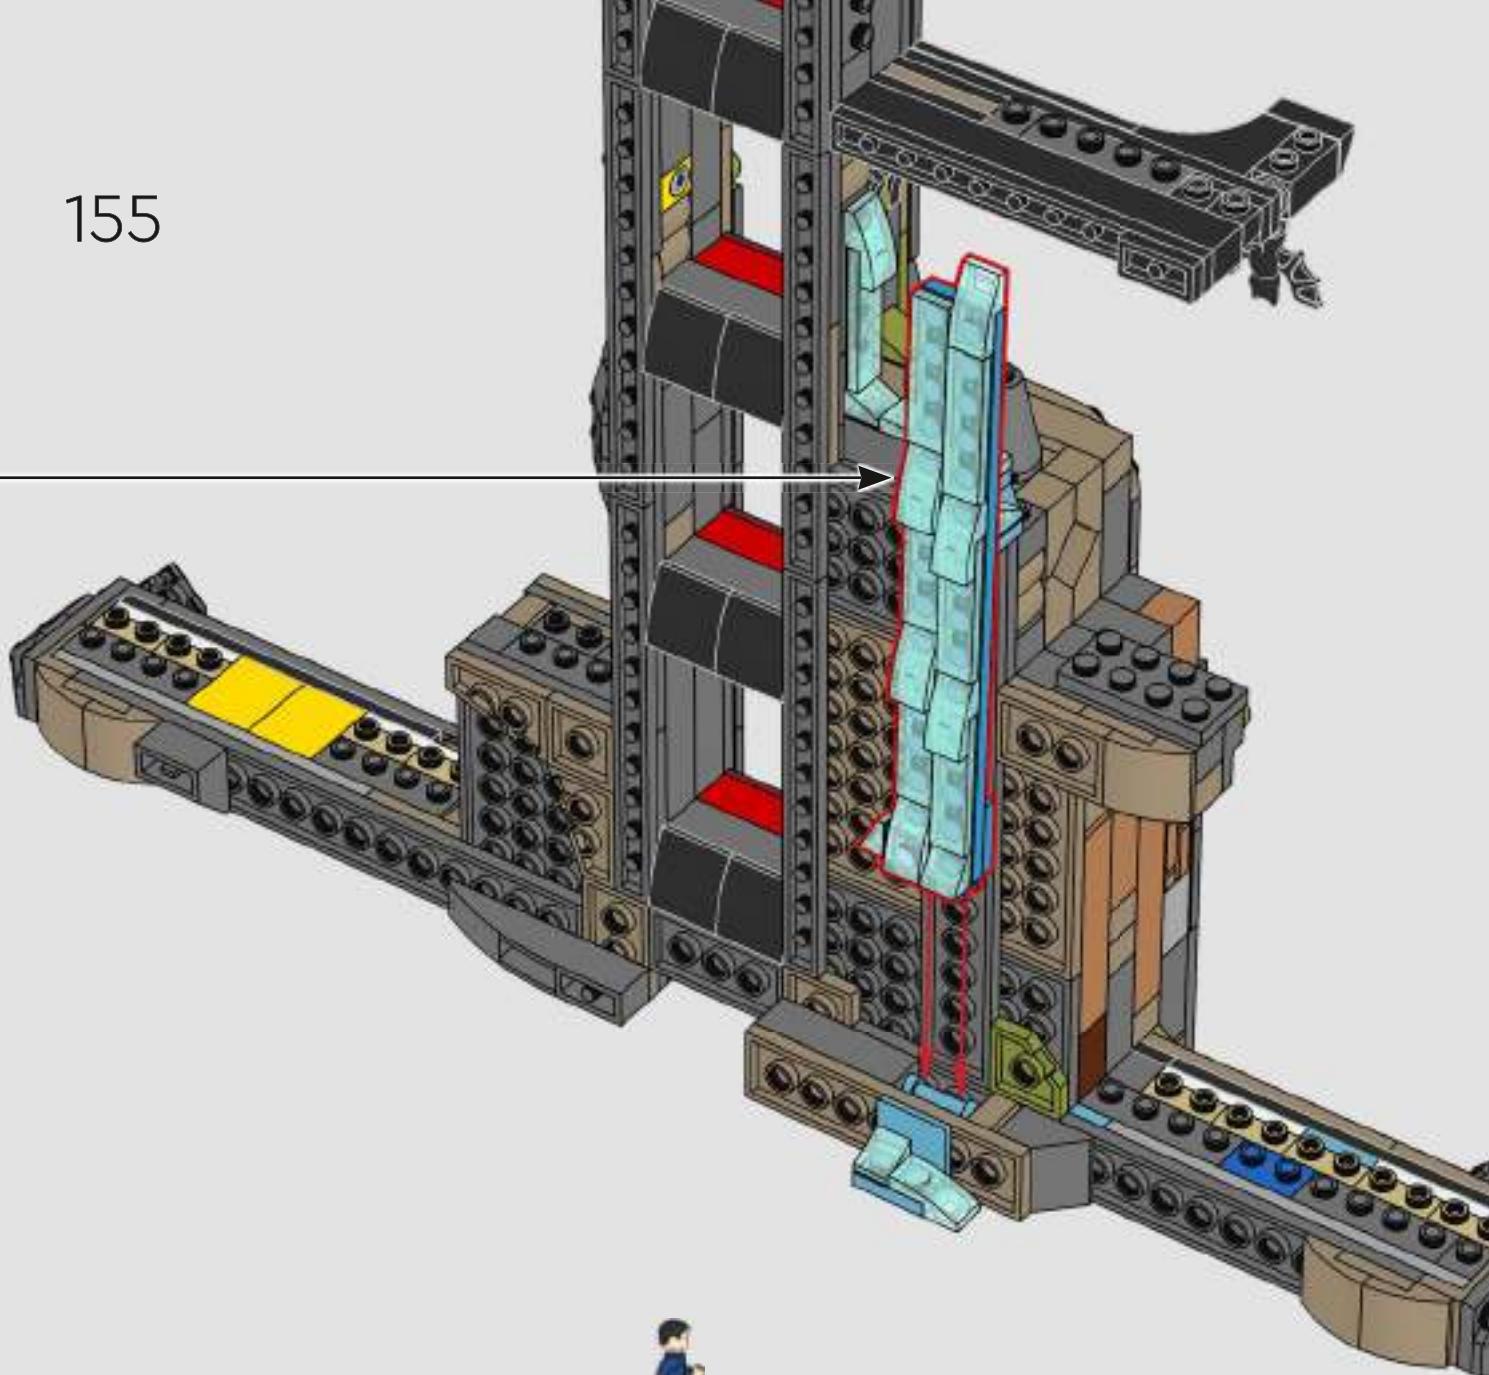

155

The Thief's Downfall is a waterfall that can be released over the track at Gringotts™, with the effect of washing away all enchantments and magical concealments.