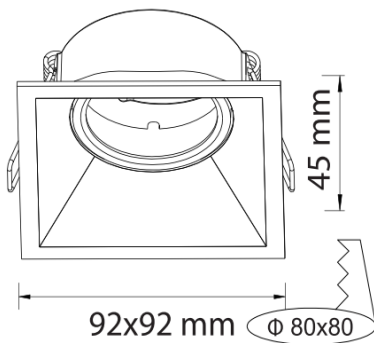

DOWNLIGHT FITTING

Product&Family Code: 015 030 0001

MEYAN-S

WHITE

BLACK

Technical Drawing

Technical Data

Product Wattage (W)	Max.10W LED
Lamp Type	MR16 G5.3/G6.35
WEEE Regulation Appropriate	Yes
Materials	Aluminium
Protection Class	N/A
Dimmable	No
EEI	-
IP Rating	20