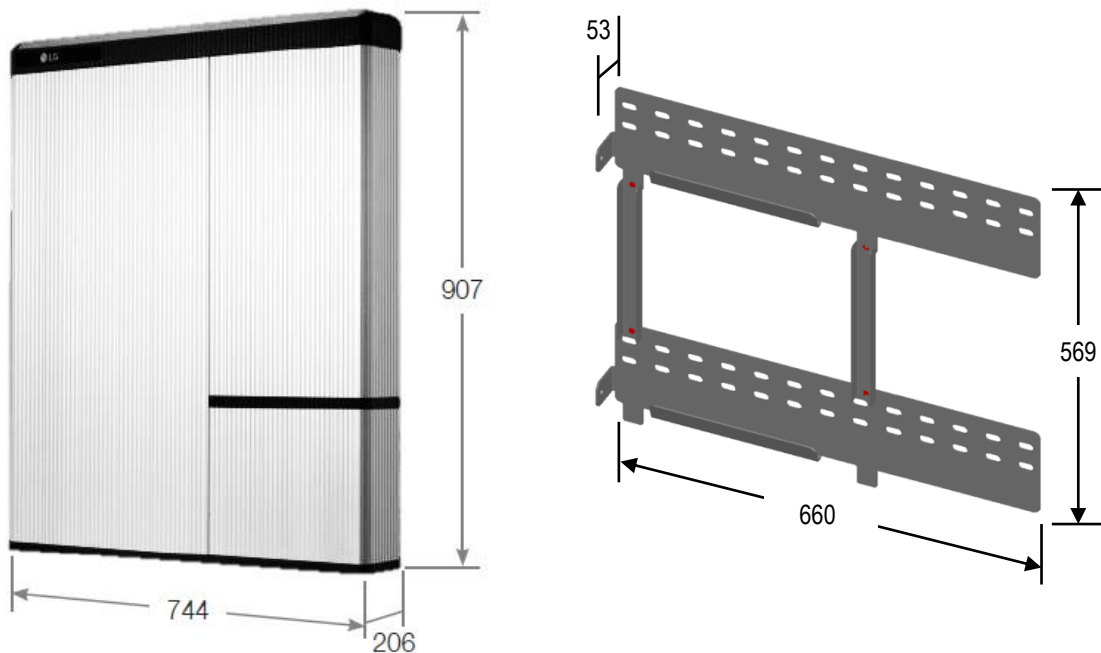

RESU

Data sheet for RESU10H type-C

RESU10H type-C

Electrical Characteristics

Total Energy Capacity ¹⁾	9.8 kWh @25°C (77°F), Beginning of Life	
Usable Energy Capacity ¹⁾	9.3 kWh @25°C (77°F)	
Battery Capacity	63 Ah	
Voltage Range	Charge	468 to 550 V _{DC}
	Discharge	430 to 507 V _{DC}
Absolute Max. Voltage	570 V _{DC}	
Max. Charge/Discharge Current	10.7A@467V / 11.7A@427V	
Max. Charge/Discharge Power ²⁾	5kW	
Peak Power (only discharging) ³⁾	7kW for 10 sec.	
Peak Current (only discharging)	16.3A@430V for 10 sec.	
Communication Interface	CAN	
DC Disconnect	Circuit Breaker, 25A, 600V rating	
Connection Method	Spring Type Connector	
User interface	LEDs for Normal and Fault operation	

※ Total Energy is measured under specific condition from LGC(0.3CCCV/0.3CC)

1) Value for Battery Cell Only (Depth of Discharge 95%). Actual usable energy at the AC output may vary by condition, such as battery converter, inverter efficiency and temperature.

Mechanical Characteristics

Dimensions	Width	744 mm (29.3")
	Height	907 mm (35.7")
	Depth	206 mm (8.1")
Weight		97 kg (214lbs)