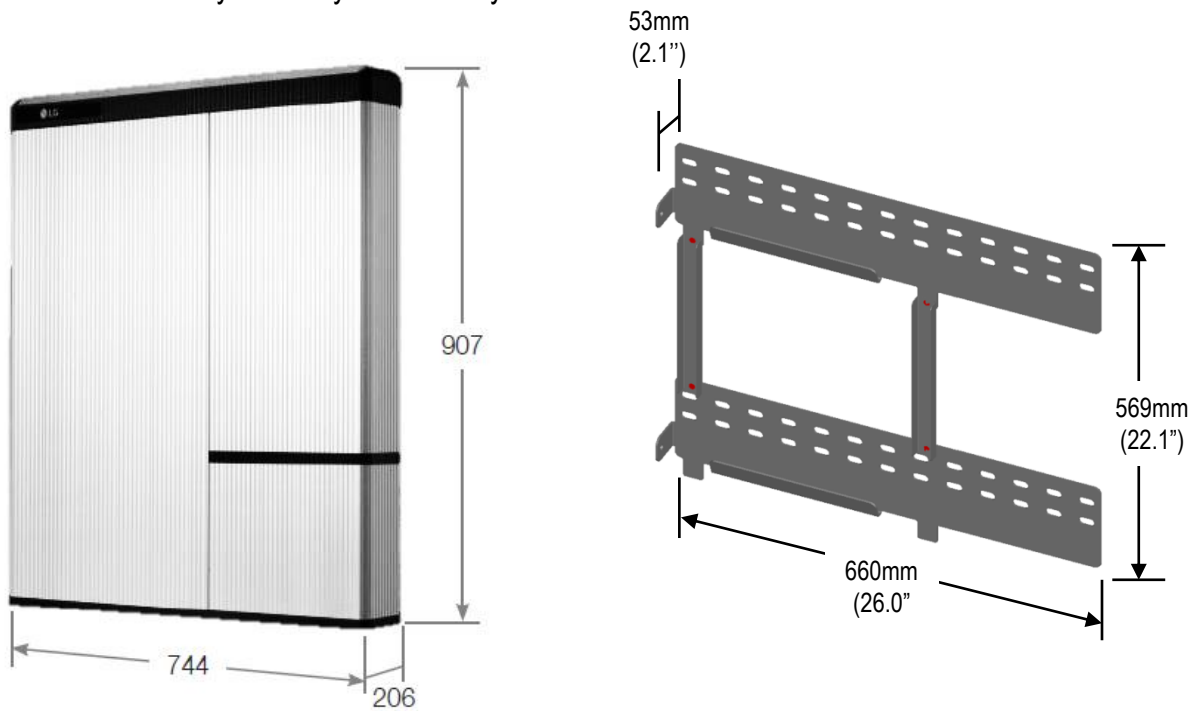

### Mechanical Characteristics

Dimensions	Width	744mm (29.3")
	Height	907mm (35.7")
	Depth	206mm ( 8.1")
Weight		97kg (191.8lbs)