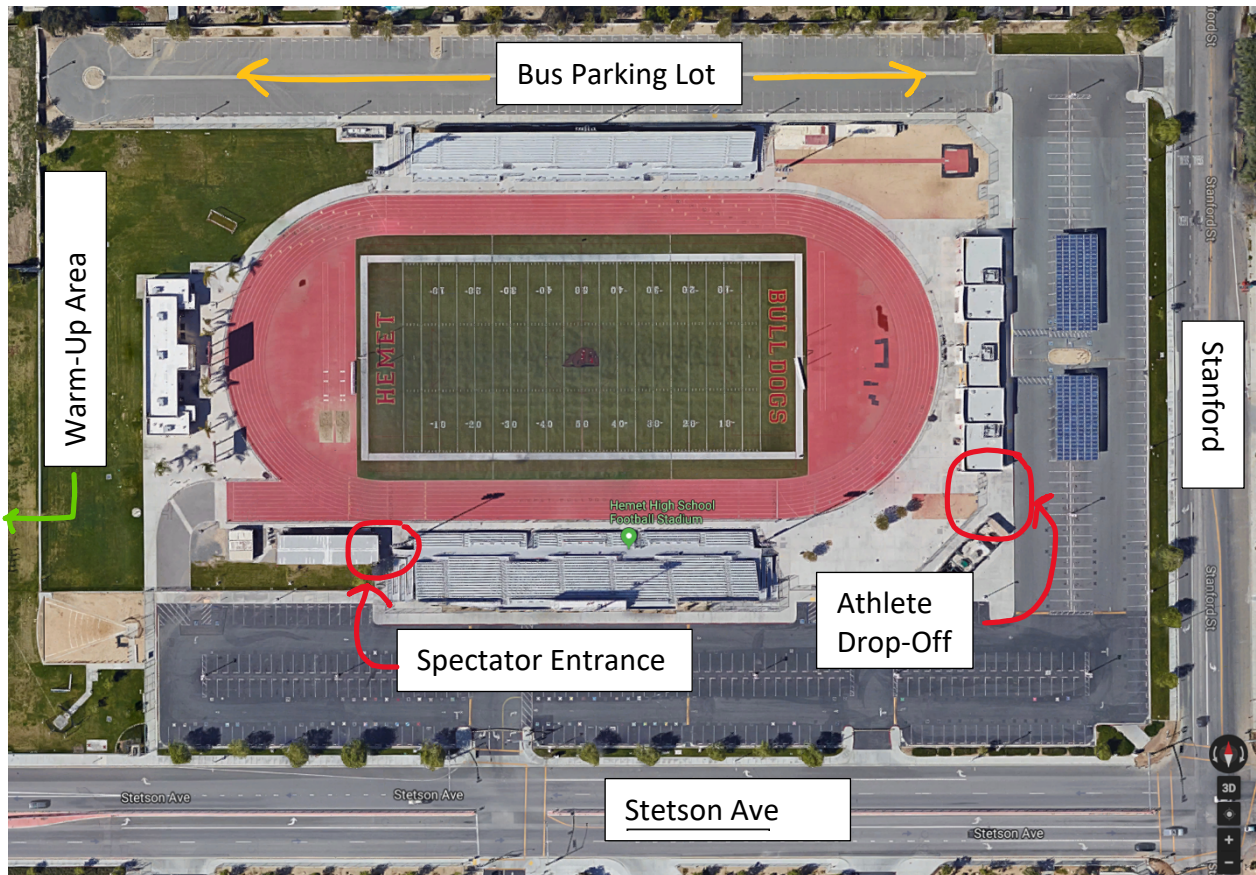

IMPORTANT INFO REGARDING BUS PARKING

Coaches, please review the map below for information about athlete drop-off and bus parking for April 6th.

The stadium will be open starting at 6:30 AM. Spectators will be allowed in at 7:00 AM. Buses may enter from Stanford or Stetson entrances.