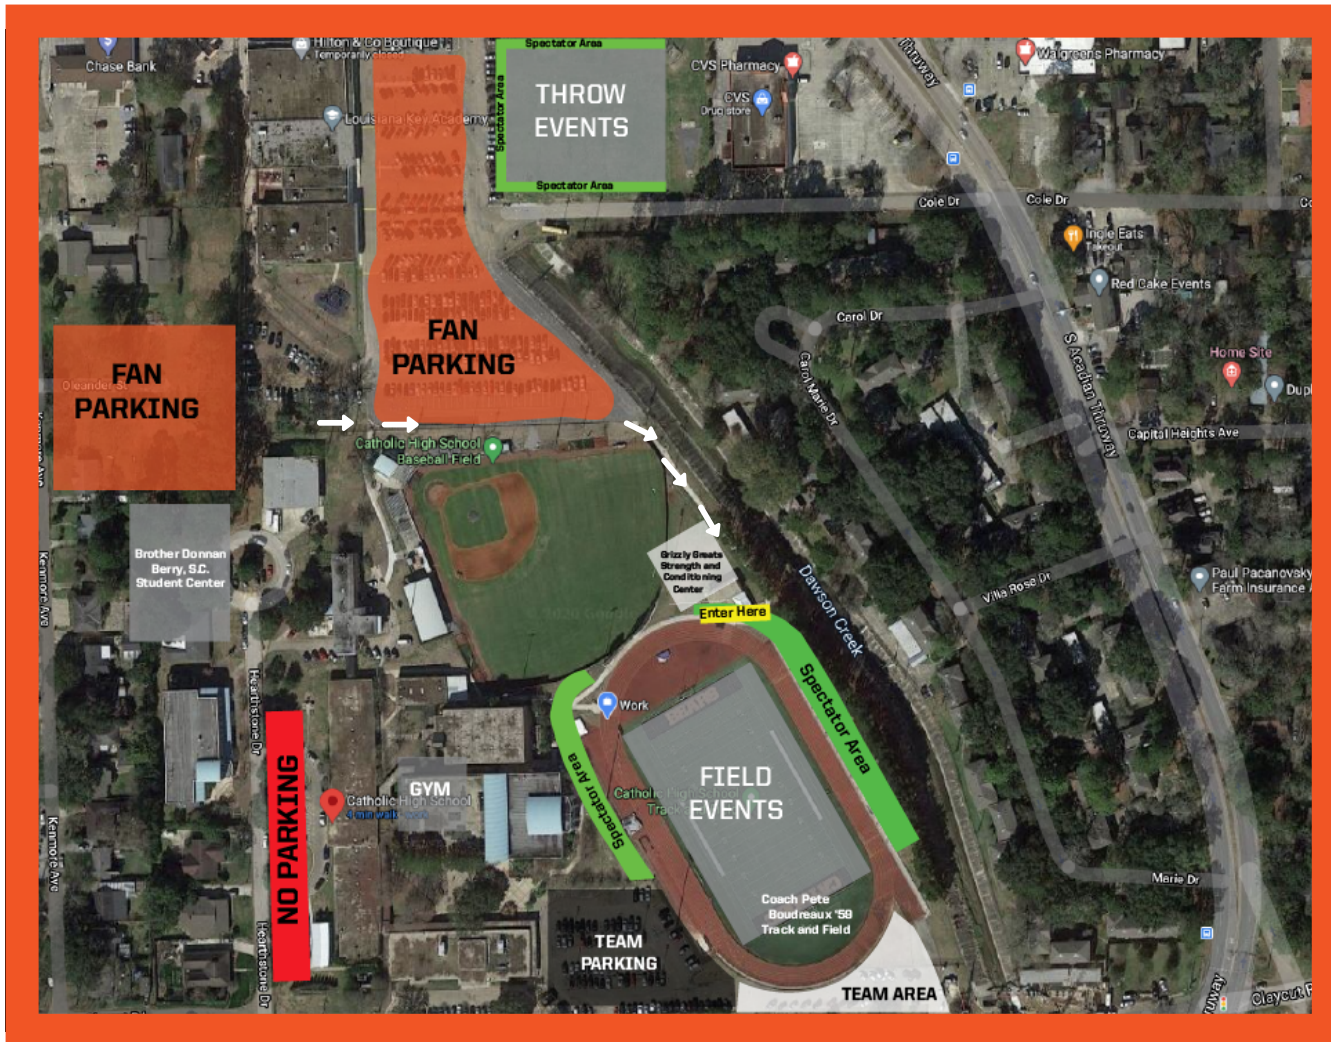

TRACK & FIELD

OVERVIEW MAP

3172 Government Street | Baton Rouge, LA | 70806

Meet Information

Directions:

Exit at Acadian and go North. Pass Claycut Road. Turn left onto Cole Drive to access parking area. If needed, there is additional parking in Brother Donnan Berry, S.C. Student Center parking lot located at the corner of Kenmore Ave and Oleander Ave.

THROW EVENTS TAKE PLACE IN THE GRASS FIELD ALONG GOVERNMENT STREET.

- Orange Areas are for fan parking.
- Yellow bar on the map indicates where to enter.
- Red Areas are NOT to be used for athletic parking.
- Green Areas are for spectators. **SPECTATORS- Please keep a distance of 6 feet between family units.**
- White area is for the athletes.
- Visiting Teams may park in the lot labeled "Team Parking" along Claycut Road.