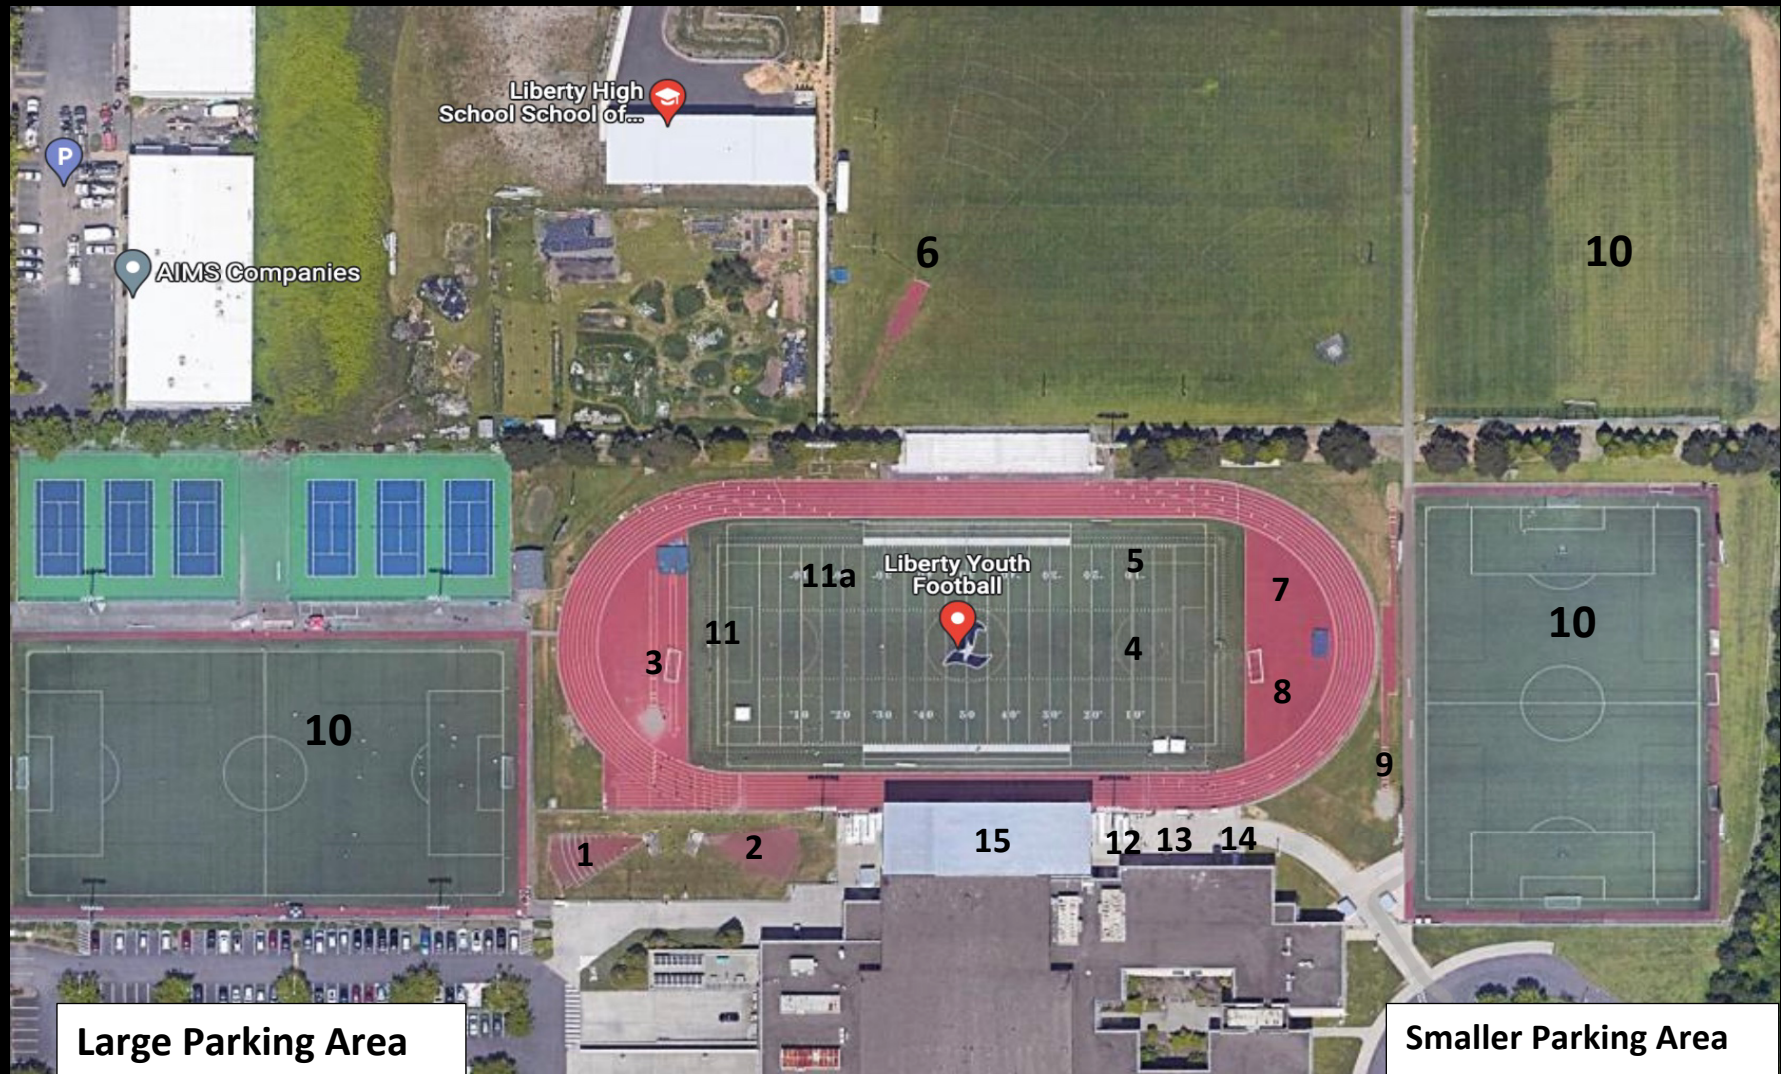

PORTLAND TRACK FESTIVAL YOUTH TRACK MEET FACILITY MAP

@ Liberty High School - 7445 NE Wagon Dr. Hillsboro 97124

- 1. Girls Shot Put
- 2. Boys Shot Put
- 3. Girls Long Jump
- 4. Boys Turbo Javelin
- 5. Girls Turbo Javelin

- 6. Girls/Boys Javelin
- 7. Girls High Jump
- 8. Boys High Jump
- 9. Boys Long Jump
- 10. Warm Up Area

- 11. Clerk Circle
- 12. Awards
- 13. Packet Pick Up/ Implement weigh in
- 14. Merchandise Sales
- 15. Concessions (lower)/ Grandstands (upper)