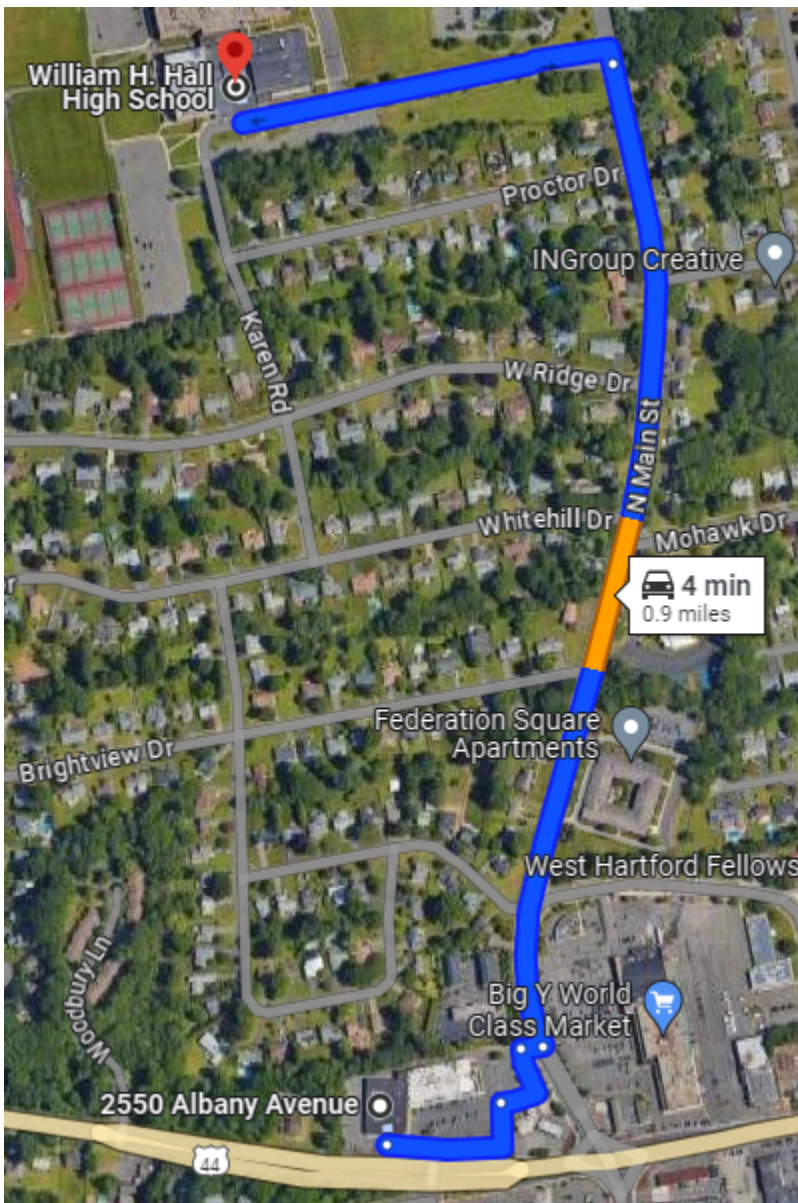

Bus Protocol - Ct Distance Festival 4-19-24

- Enter at main entrance from North Main St
- Drop off in front of school
- Have bus Loop around and Try to fit in "bus loop" - **Park Bus Here if space**
- Parking options
 - #1 - "Bus loop" in front of school - labeled in yellow below
 - They can also park in the driveway up to the no parking signs heading to N Main Street
- If the bus loop fills, then the bus will have to leave campus. Here are a few locations that are ok to go to to park.
 - #2 - King Philip Middle School - 100 King Philip Drive (0.7 miles to the east)
 - #3 - Old McDonalds lot - 2550 Albany Ave (0.9 miles to the south)
 - #4 - Norfeldt Elementary - 35 Barksdale Road (1.4 miles to the west)

King Philip Middle School - 100 King Philip Drive (0.7 miles to the east)

Old McDonalds parking lot - 2550 Albany Ave (0.9 miles to the south)

Norfeldt Elementary - 35 Barksdale Road (1.4 miles to the west)