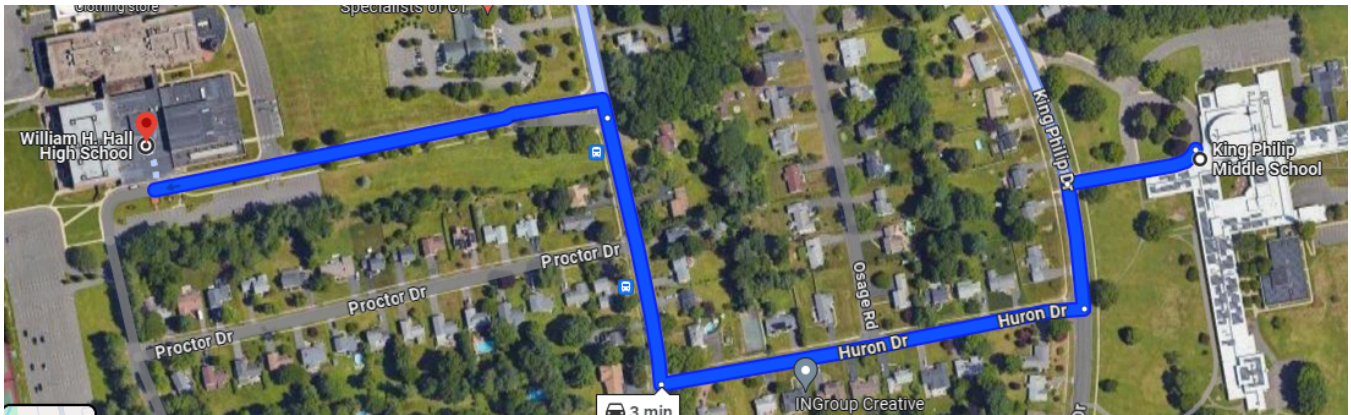

Bus Protocol - Ct Distance Festival 4-19-24

- Enter at main entrance from North Main St
- Drop off in front of school
- Have bus Loop around and Try to fit in "bus loop" - **Park Bus Here if space**
- Parking options
 - #1 - "Bus loop" in front of school - labeled in yellow below
 - They can also park in the driveway up to the no parking signs heading to N Main Street
- If the bus loop fills, then the bus will have to leave campus. Here are a few locations that are ok to go to to park.
 - #2 - King Philip Middle School - 100 King Philip Drive (0.7 miles to the east)
 - #3 - Old McDonalds lot - 2550 Albany Ave (0.9 miles to the south)
 - #4 - Norfeldt Elementary - 35 Barksdale Road (1.4 miles to the west)

King Philip Middle School - 100 King Philip Drive (0.7 miles to the east)

Old McDonalds parking lot - 2550 Albany Ave (0.9 miles to the south)

Norfeldt Elementary - 35 Barksdale Road (1.4 miles to the west)