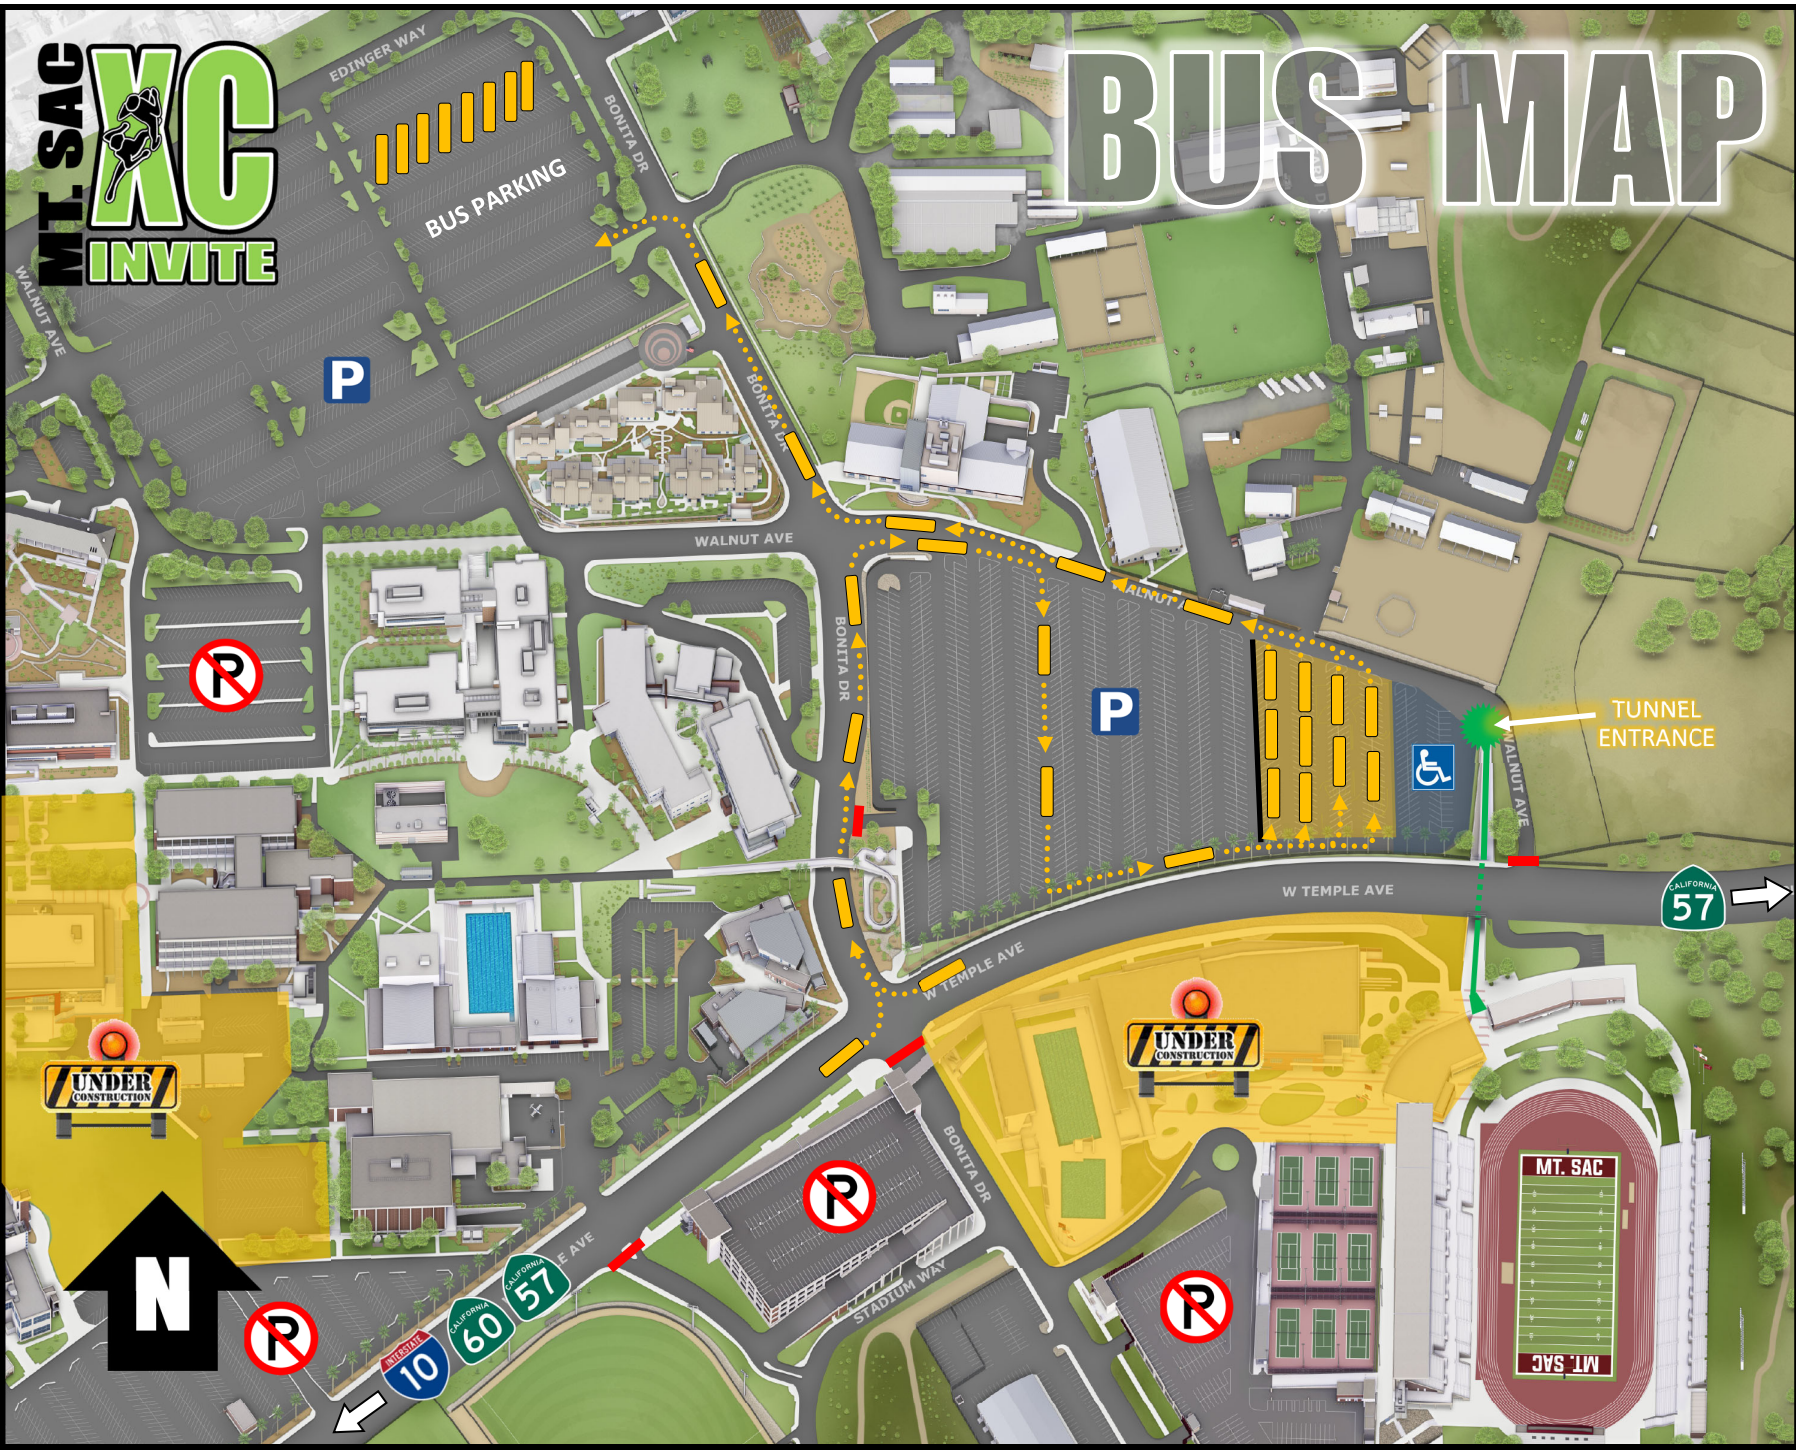

# BUS MAP

- = BUS ROUTE
- = HANDICAPPED PARKING
- = BUS DROP OFF ZONE
- = PARKING
- = NO PARKING

TUNNEL ENTRANCE

UNDER CONSTRUCTION

MT. SAC

MT. SAC

STADIUM WAY

W TEMPLE AVE

BONITA DR

WALNUT AVE

BONITA DR

EDINGER WAY

WALNUT AVE