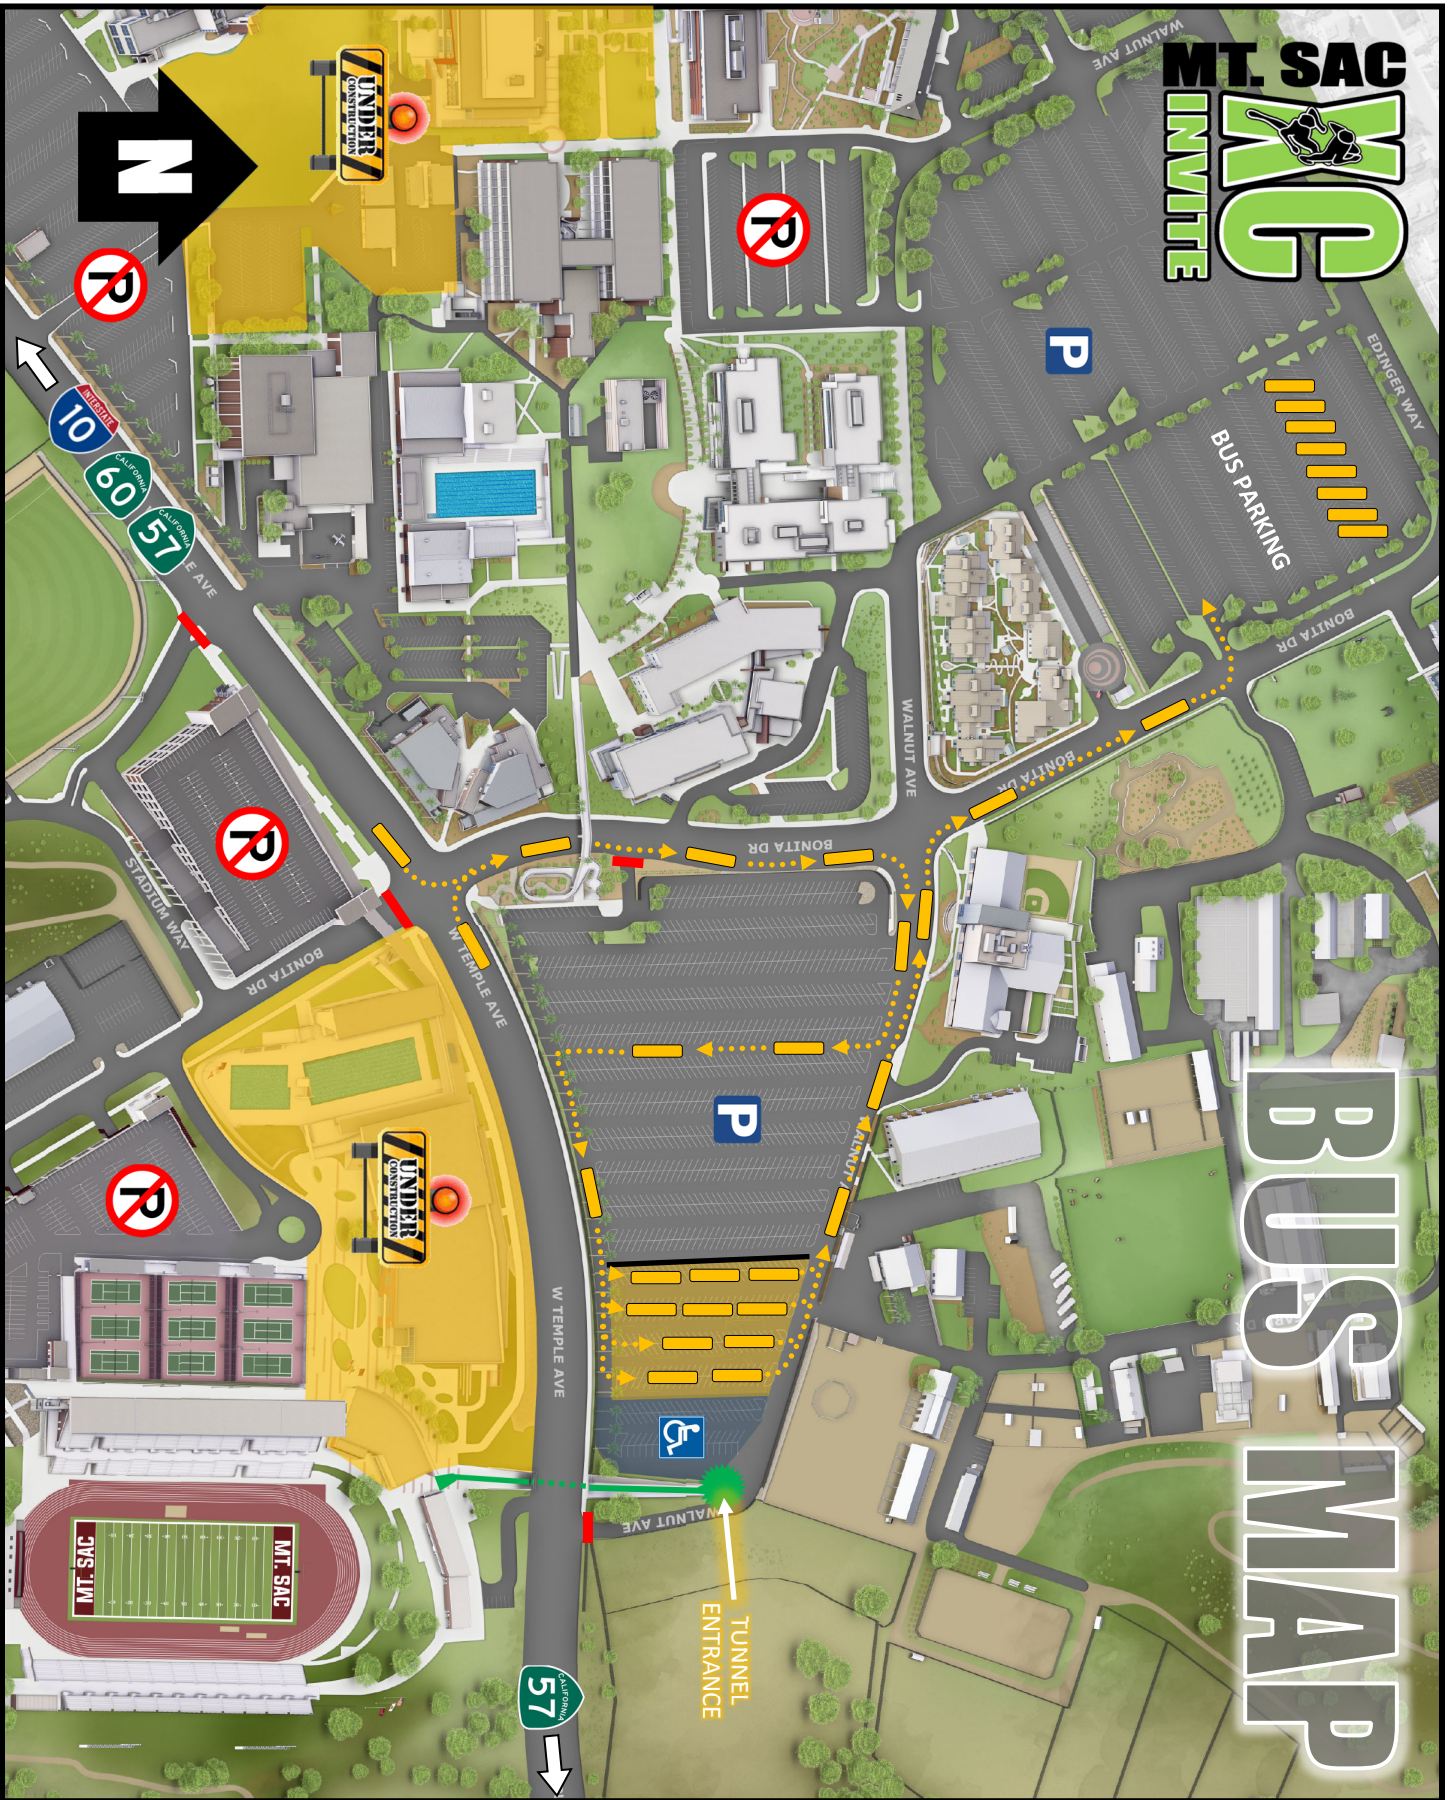

results on the web at: <https://finishedresults.com/meets/3069>

BUS MAP

-  = BUS
-  = BUS ROUTE
-  = HANDICAPPED PARKING
-  = BUS DROP OFF ZONE
-  = PARKING
-  = NO PARKING

MAP LEGEND

TEAM ARRIVAL PROTOCOL