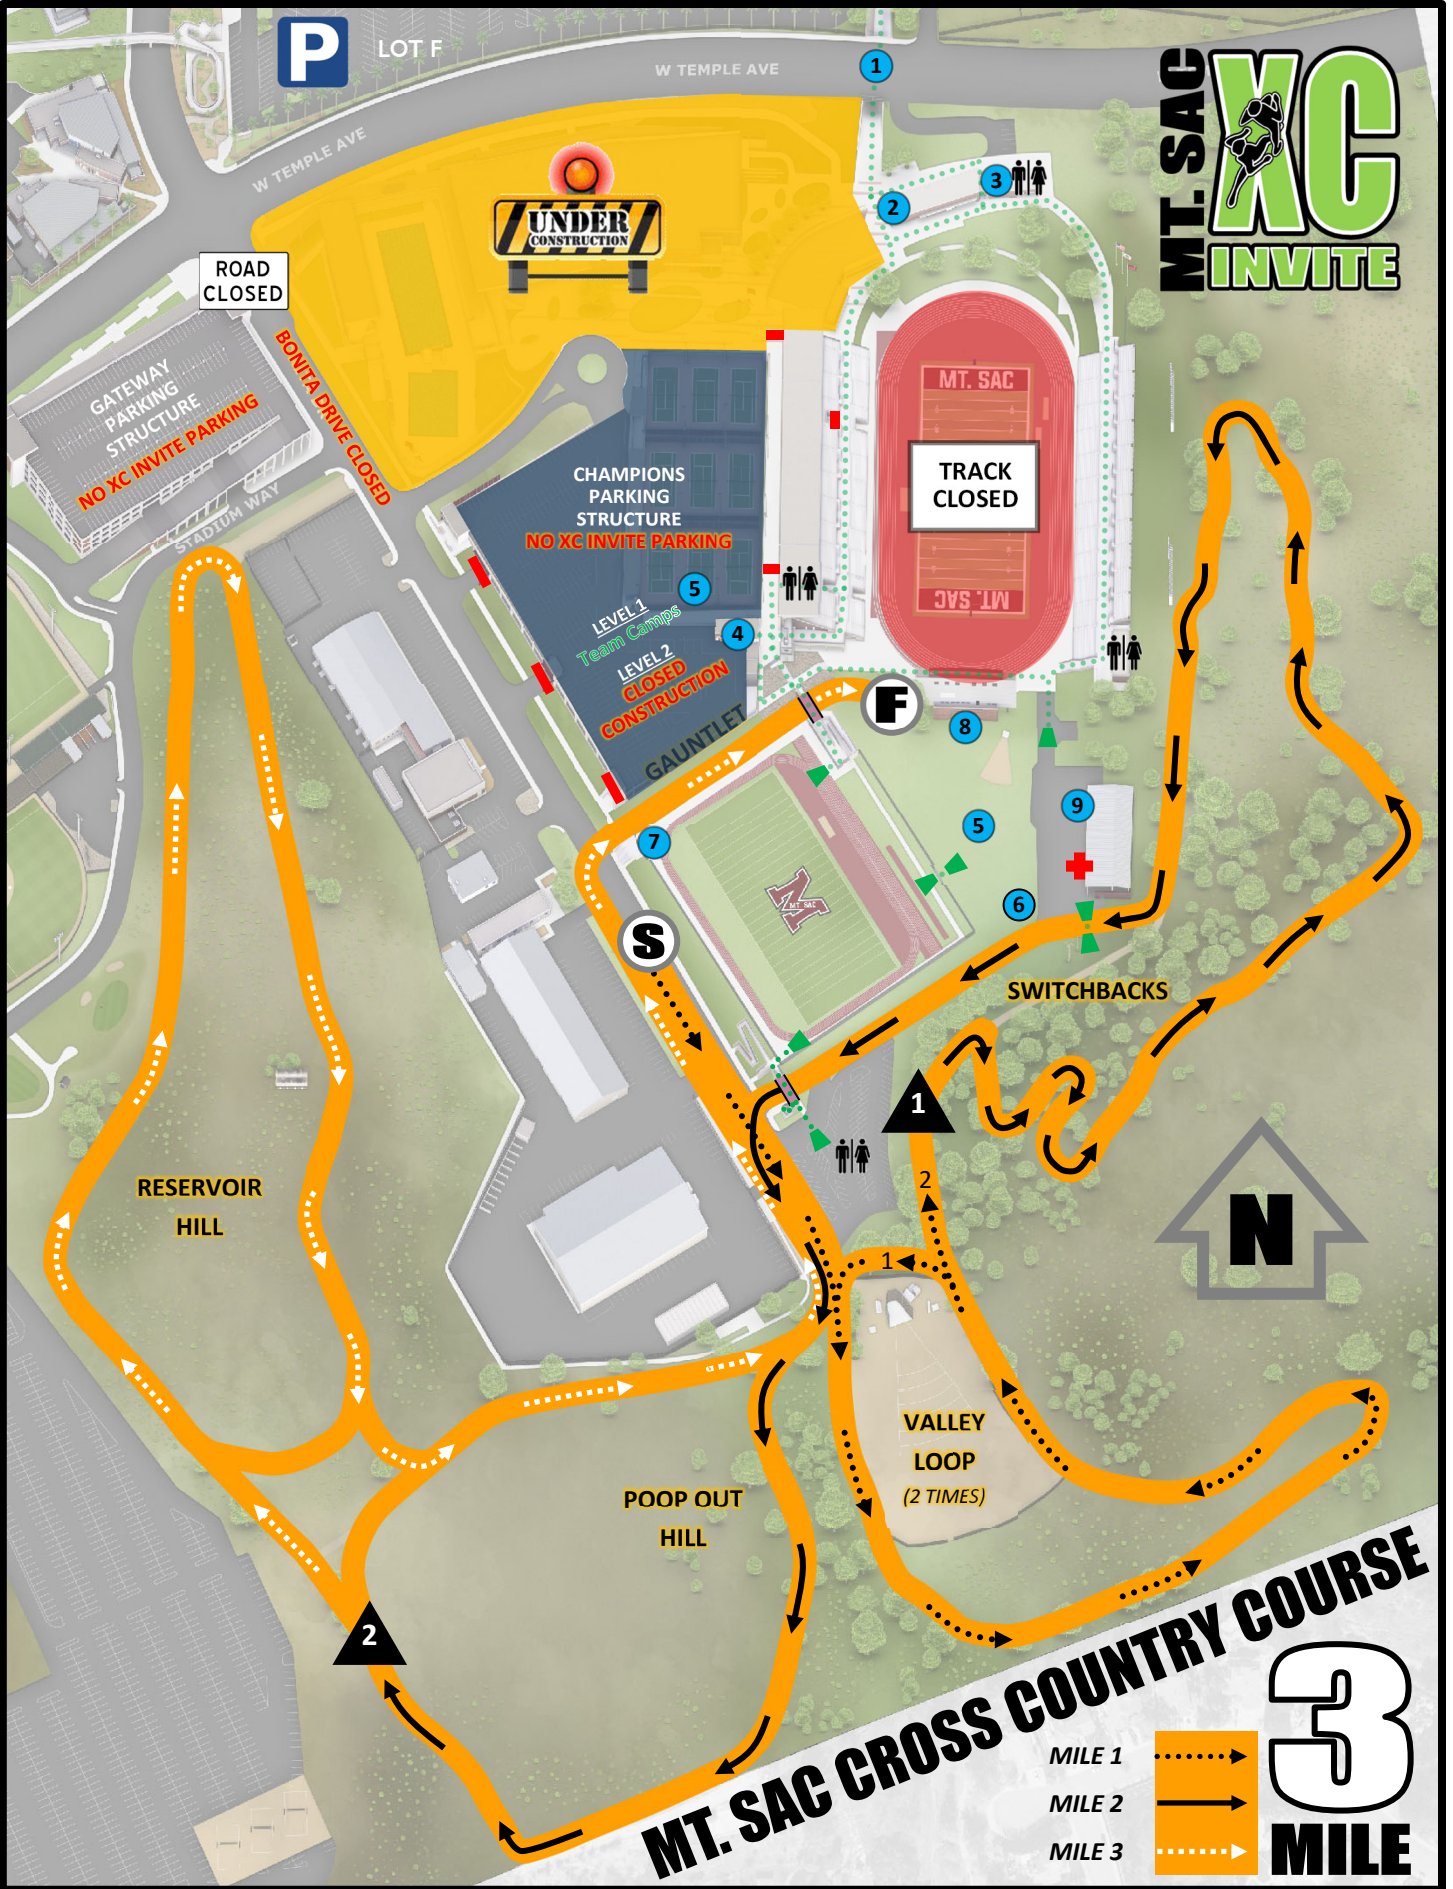

ROAD CLOSED

GATEWAY PARKING STRUCTURE
NO XC INVITE PARKING

BONITA DRIVE CLOSED

STADIUM WAY

CHAMPIONS PARKING STRUCTURE
NO XC INVITE PARKING

TRACK CLOSED

LEVEL 1 Team Camps
LEVEL 2 CLOSED CONSTRUCTION

F

S

SWITCHBACKS

RESERVOIR HILL

POOP OUT HILL

VALLEY LOOP (2 TIMES)

MT. SAC CROSS COUNTRY COURSE

3 MILE

MILE 1

MILE 2

MILE 3