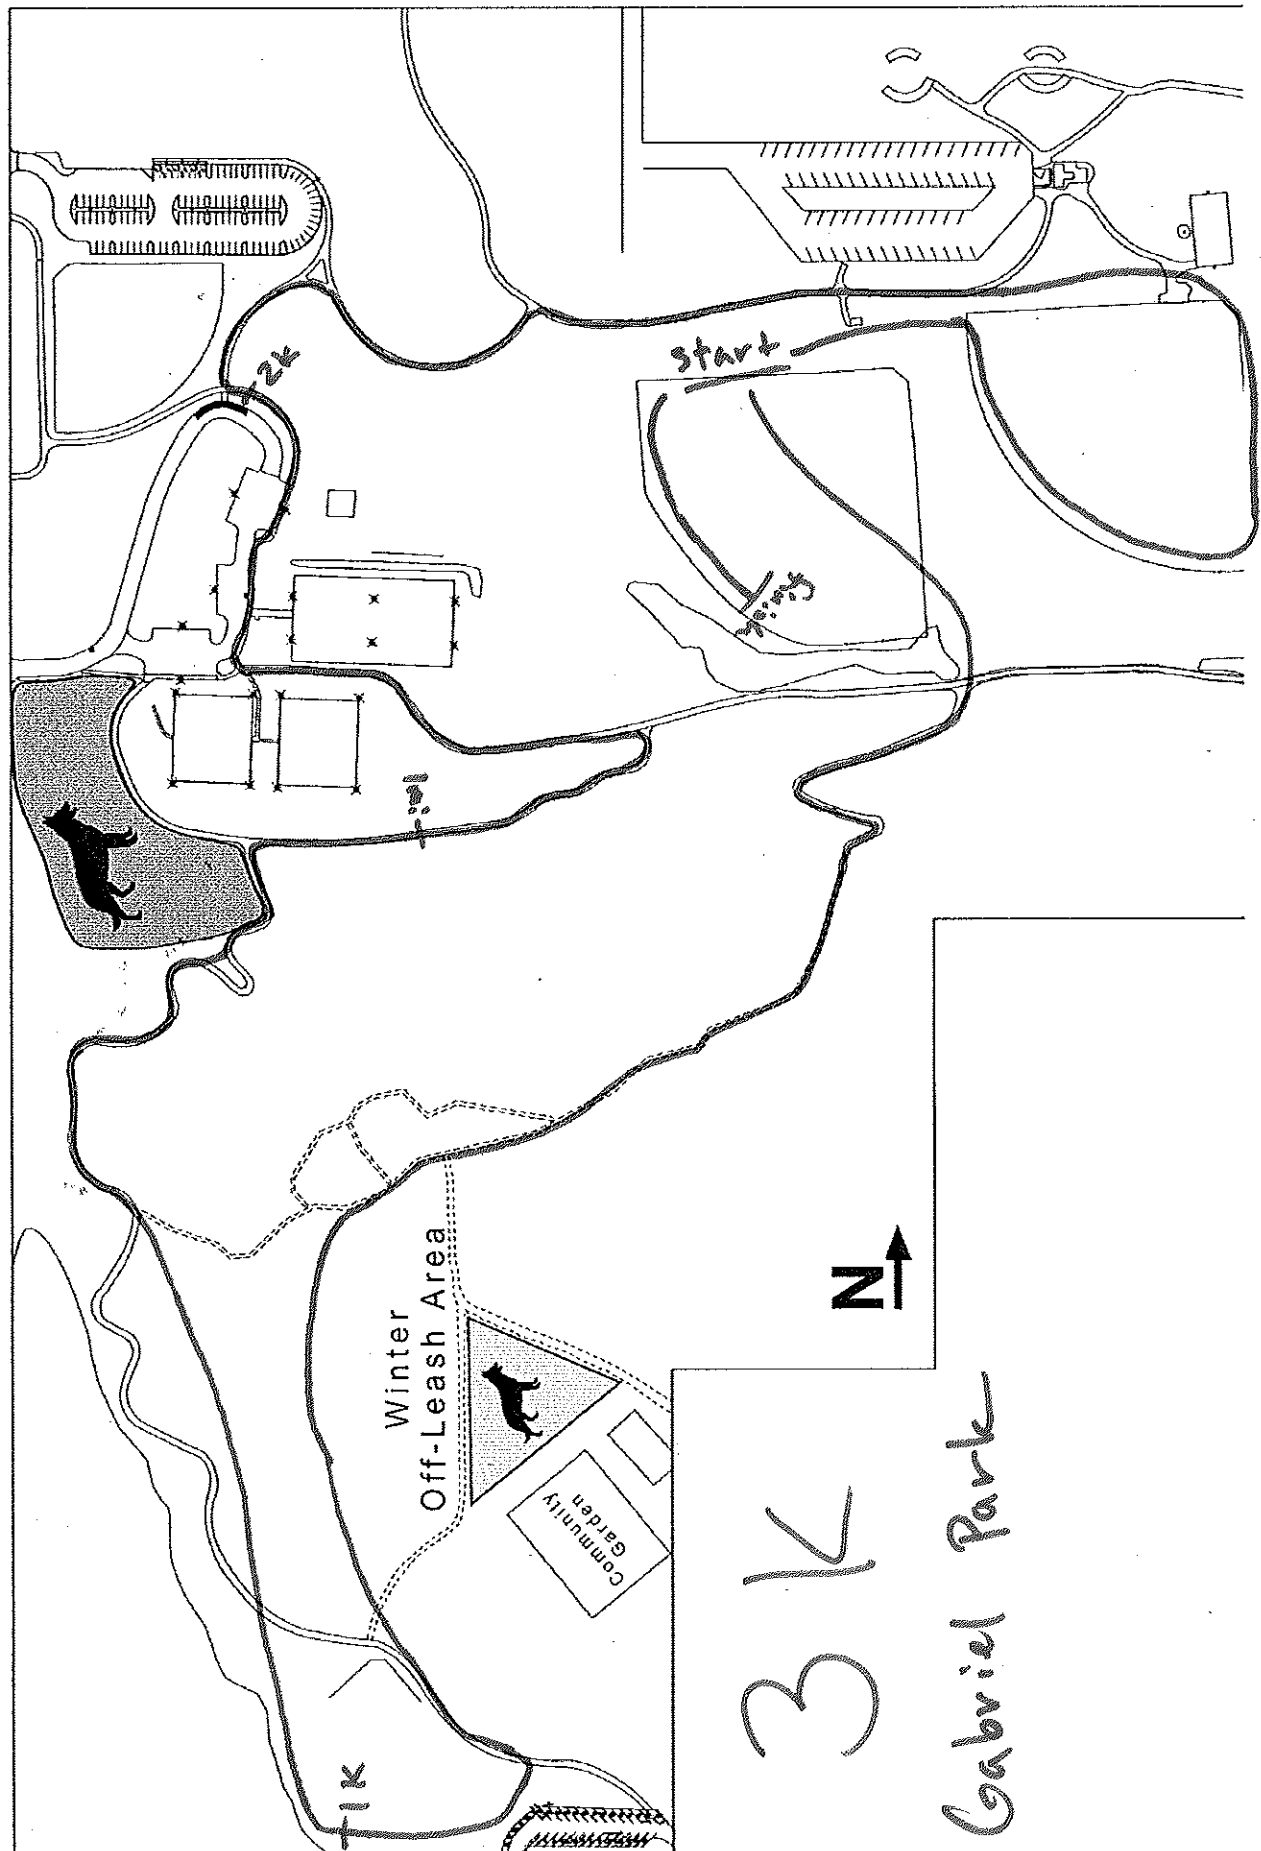

SW VERMONT STREET

SW 45TH AVENUE

SW CANBY STREET

5k  
 2 loops  
 Gabriel Park

Gabriel Park  
 Off-Leash Program  
 503-823-DOGS (3647)

PORTLAND PARKS & RECREATION

Healthy Parks, Healthy Portland

SW VERMONT STREET

SW 45TH AVENUE

SW CANBY STREET

3K

Gabriel Park

Gabriel Park  
Off-Leash Program  
503-823-DOGS (3647)

PORTLAND PARKS & RECREATION

Healthy Parks. Healthy Portland

SW VERMONT STREET