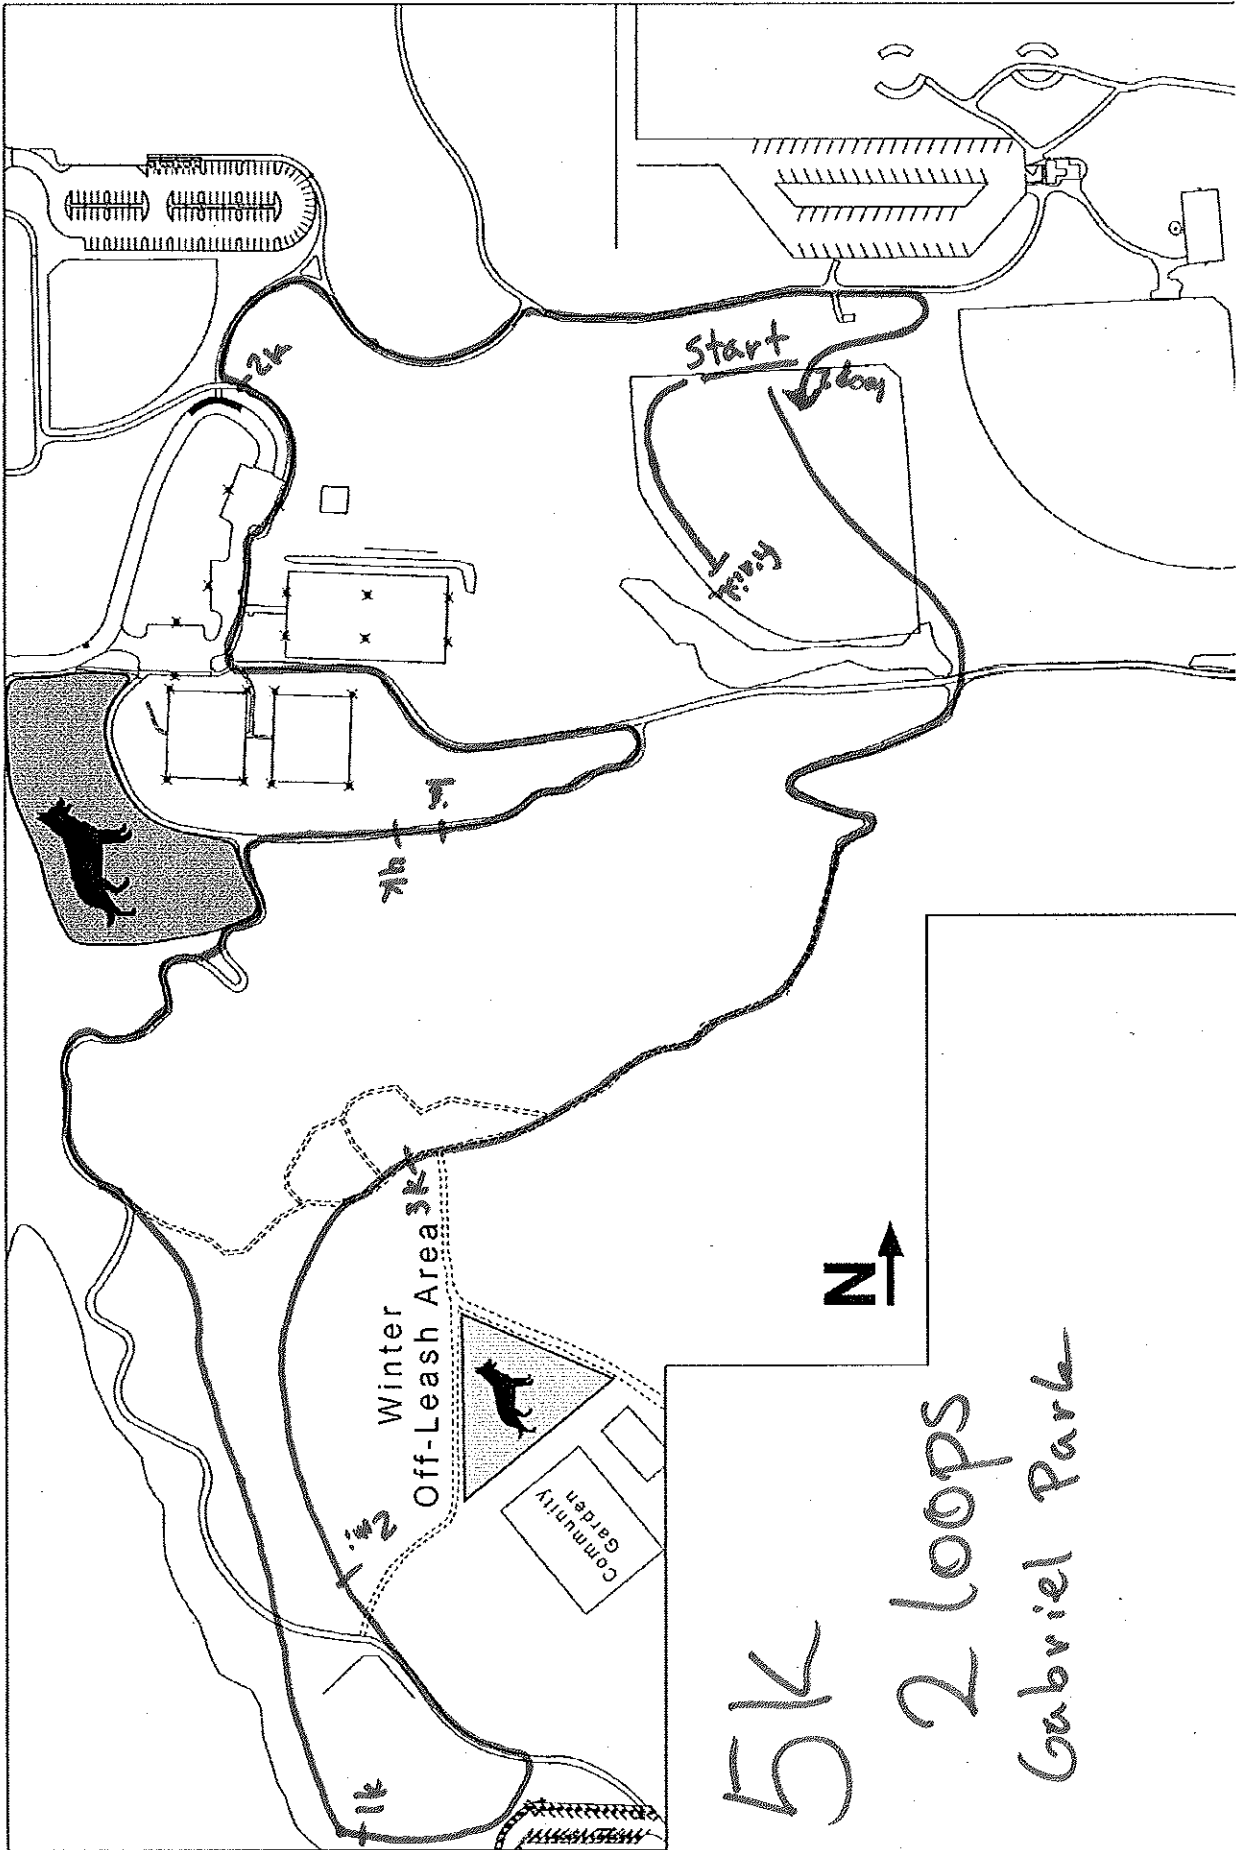

SW VERMONT STREET

SW 45TH AVENUE

SW CANBY STREET

5k  
 2 loops  
 Gabriel Park

Gabriel Park  
 Off-Leash Program  
 503-823-DOGS (3647)

PORTLAND PARKS & RECREATION

Healthy Parks, Healthy Portland

SW VERMONT STREET