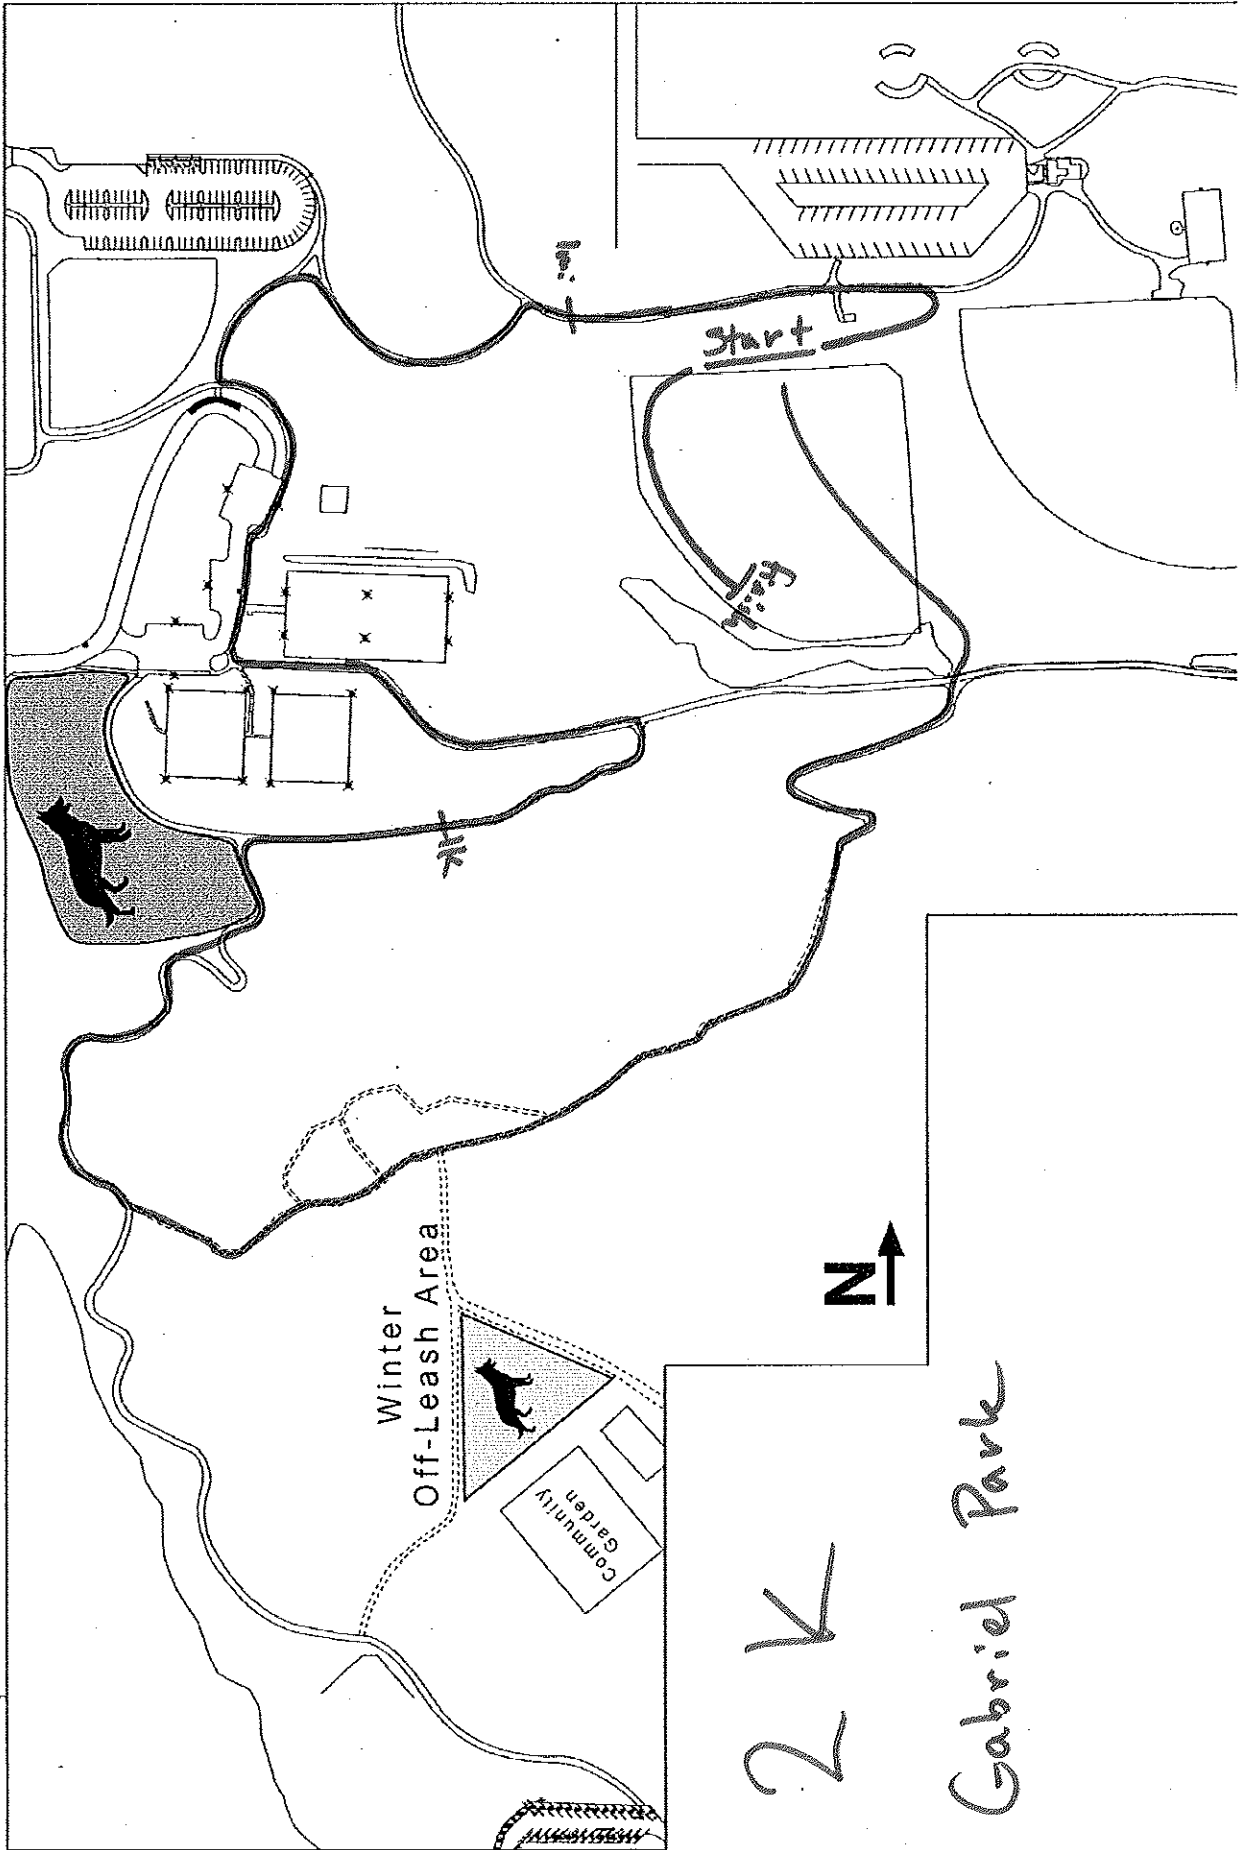

SW 45TH AVENUE

SW CANBY STREET

3K

Gabriel Park

Gabriel Park  
Off-Leash Program  
503-823-DOGS (3647)

PORTLAND PARKS & RECREATION

Healthy Parks. Healthy Portland

SW VERMONT STREET

SW 45TH AVENUE

SW CANBY STREET

2 K

Gabriel Park

Gabriel Park  
 Off-Leash Program  
 503-823-DOGS (3647)

PORTLAND PARKS & RECREATION

Healthy Parks, Healthy Portland