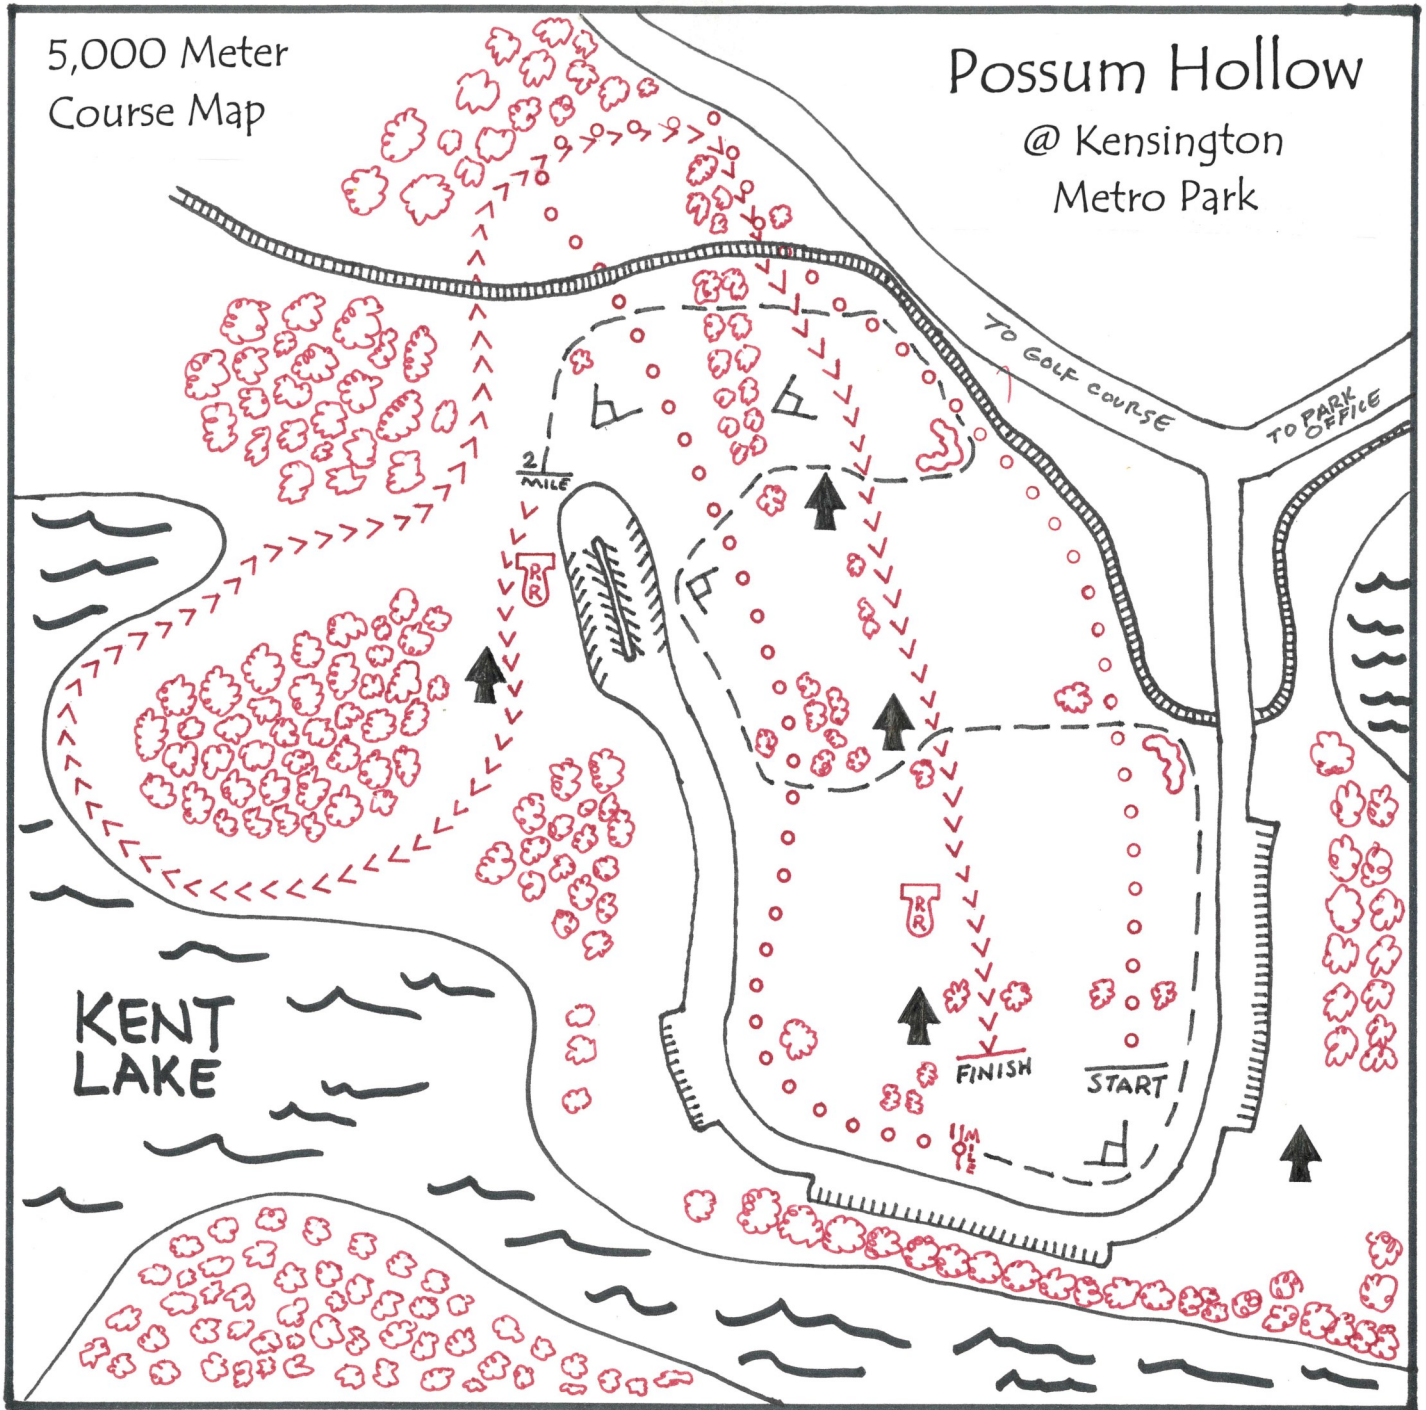

5,000 Meter Course Map

Possum Hollow @ Kensington Metro Park

- Shelter ↑
- Restroom
- Ball Diamond

- SYMBOLS**
- Tree
 - Shrub
 - Bike Path

- 1st Mile
- 2nd Mile
- 3rd Mile

Kensington Metropark 4570 Huron River Pkwy, Milford