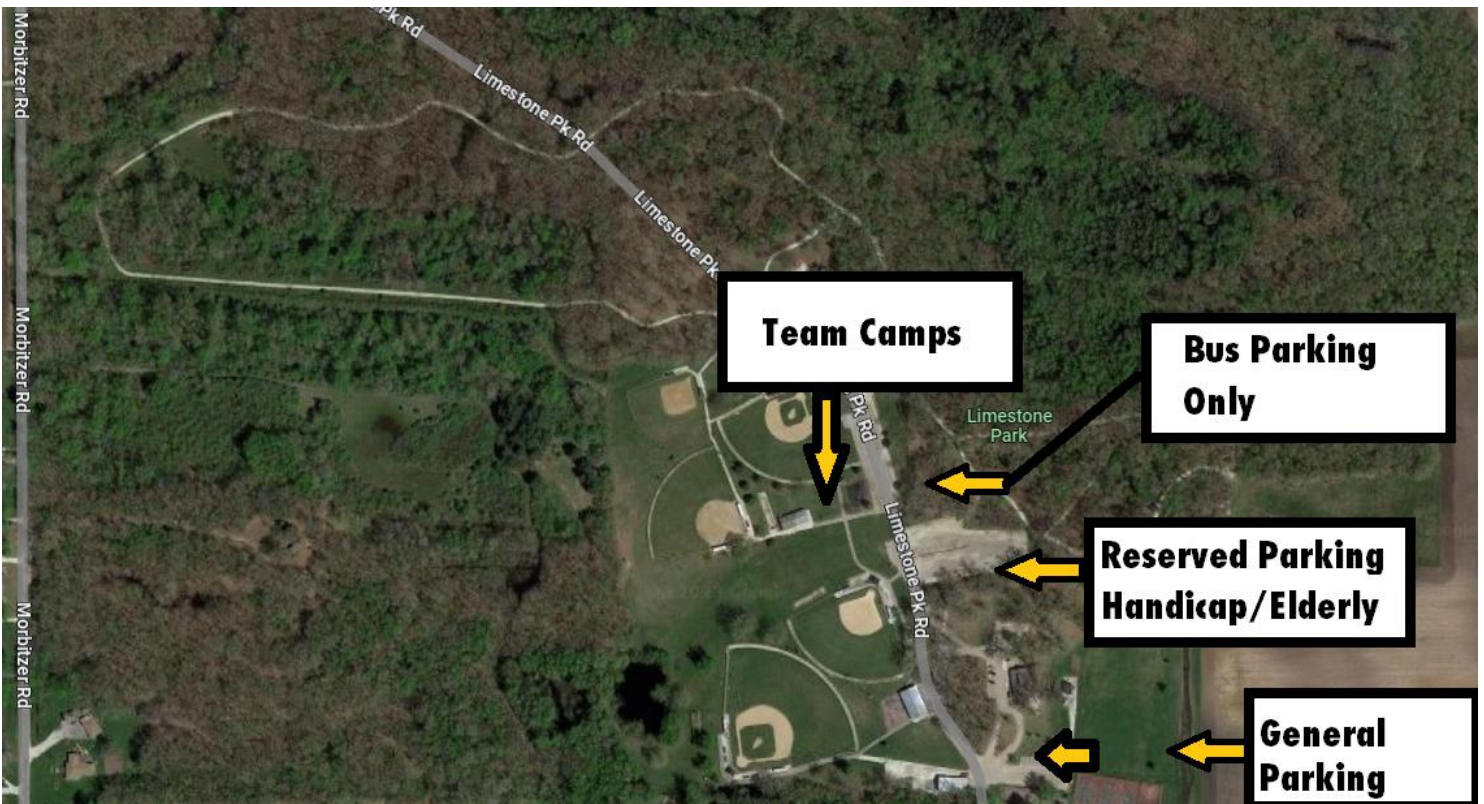

Information on team camps, bus parking, spectator parking, and t-shirt pricing.

**Team Camps:** Typically, teams set up their camps in the area just north of the finish line area near the playground equipment.

**Team Buses:** Busses will be parked in the parking lots in the northern most parts of the park. (These lots are part of the course, so traffic needs to be limited)

**Spectator Parking:** Most spectators will be asked to park on the east side of the park in a paved/grass area. (Limited parking near the start/finish is reserved for those with disabilities and elderly spectators)