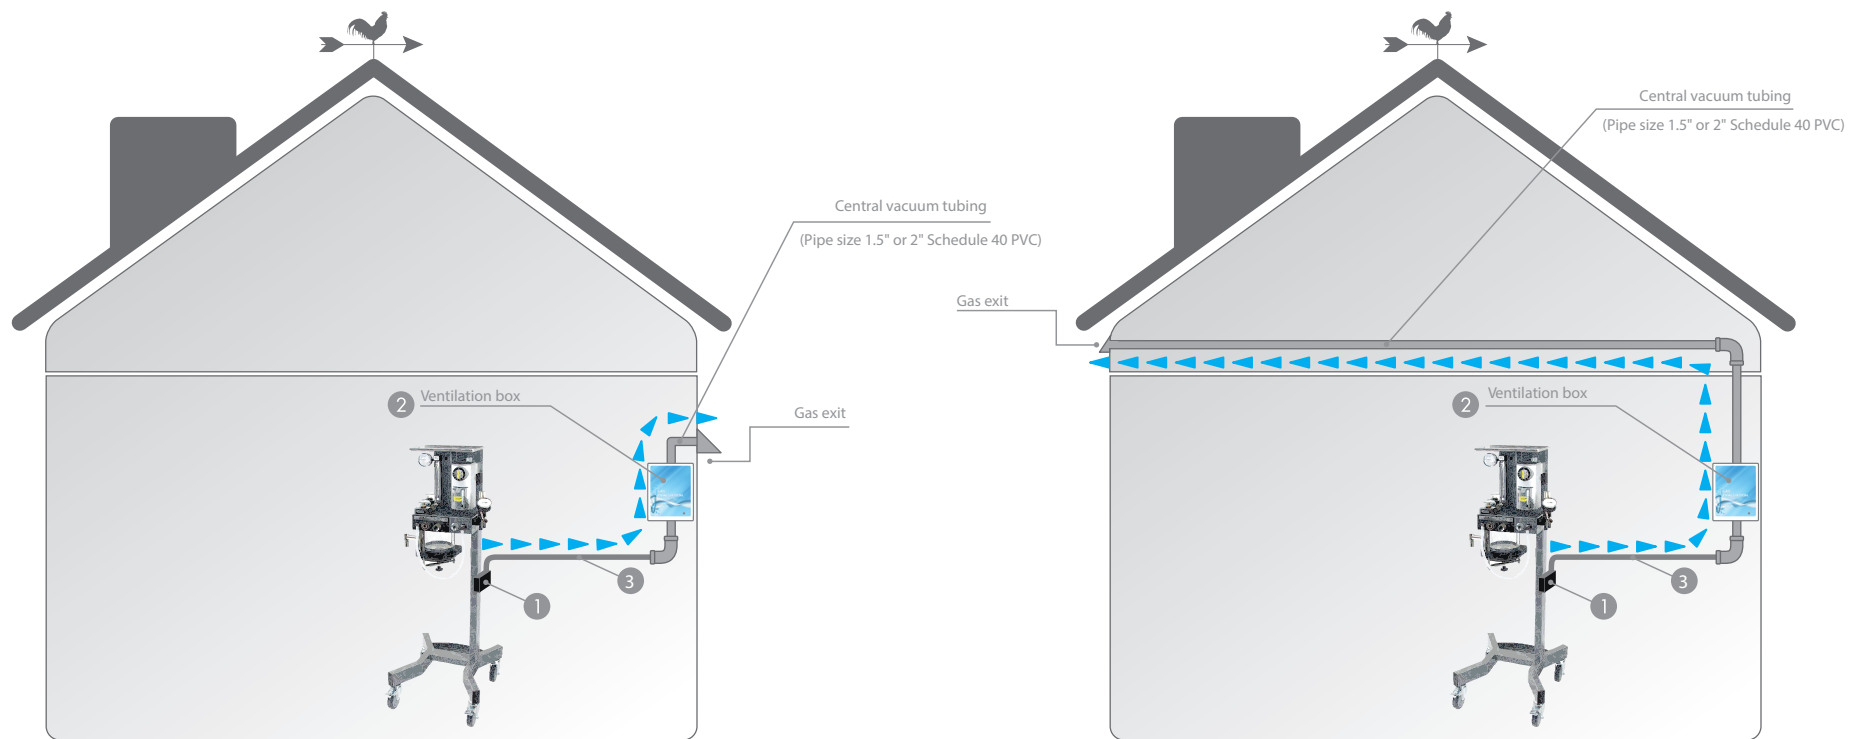

Gas evacuation system

Ceiling

1. Scavenger interface | #1500EV-NOP
2. Ventilation box | #1500GEV
3. Gas evacuation outlet | Ceiling: #MGO132, Wall: #P00004
4. Evacuation Tubing | (30cm - 1') #89005

1. Scavenger interface | #1500EV-NOP
2. Ventilation box | #1500GEV
3. Gas evacuation outlet | Ceiling: #MGO132, Wall: #P00004
4. Evacuation Tubing | (30cm - 1') #89005

Gas evacuation system Wall Mount

1. Scavenger interface | #1500EV-NOP
2. Ventilation box | #1500GEV
3. Evacuation Tubing | (30cm - 1') #89005

1. Scavenger interface | #1500EV-NOP
2. Ventilation box | #1500GEV
3. Evacuation Tubing | (30cm - 1') #89005