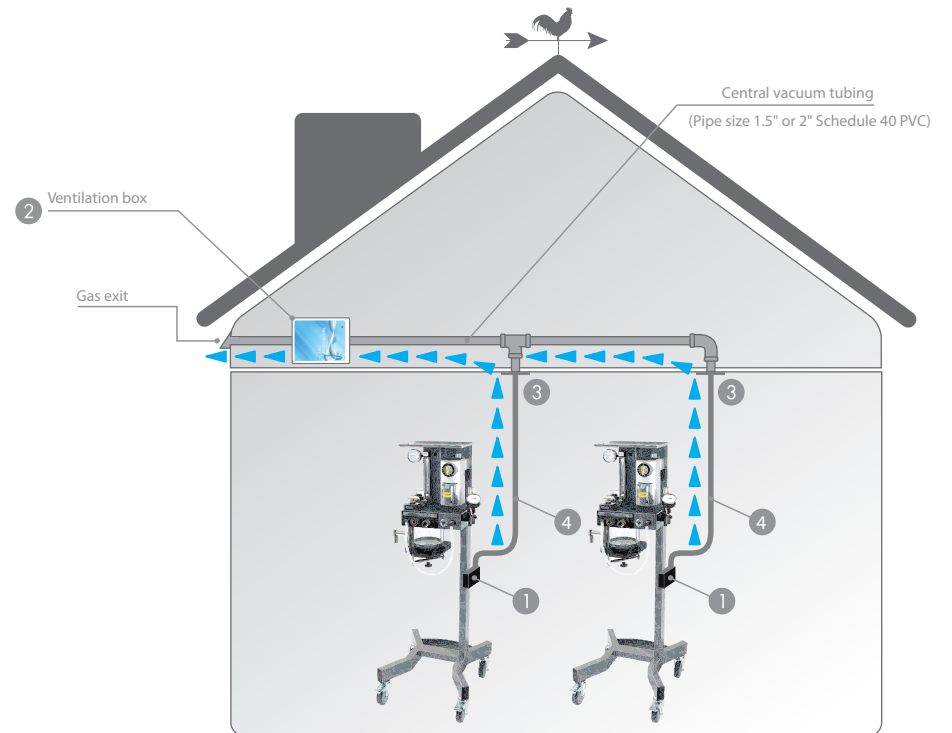

Gas evacuation system

Ceiling

1. Scavenger interface | #1500EV-NOP
2. Ventilation box | #1500GEV
3. Gas evacuation outlet | Ceiling: #MGO132, Wall: #P00004
4. Evacuation Tubing | (30cm - 1') #89005

1. Scavenger interface | #1500EV-NOP
2. Ventilation box | #1500GEV
3. Gas evacuation outlet | Ceiling: #MGO132, Wall: #P00004
4. Evacuation Tubing | (30cm - 1') #89005

Gas evacuation system Wall Mount

1. Scavenger interface | #1500EV-NOP
2. Ventilation box | #1500GEV
3. Evacuation Tubing | (30cm - 1') #89005

1. Scavenger interface | #1500EV-NOP
2. Ventilation box | #1500GEV
3. Evacuation Tubing | (30cm - 1') #89005