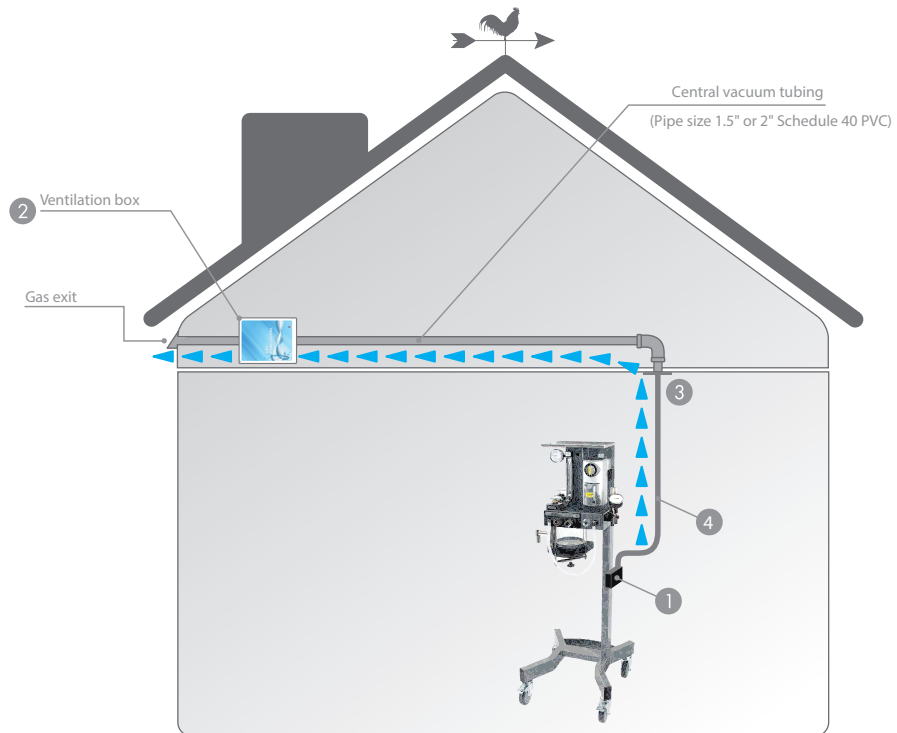

Gas evacuation system

Ceiling

1. Scavenger interface | #1500EV-NOP
2. Ventilation box | #1500GEV
3. Gas evacuation outlet | Ceiling: #MGO132, Wall: #P00004
4. Evacuation Tubing | (30cm - 1') #89005

1. Scavenger interface | #1500EV-NOP
2. Ventilation box | #1500GEV
3. Gas evacuation outlet | Ceiling: #MGO132, Wall: #P00004
4. Evacuation Tubing | (30cm - 1') #89005

Gas evacuation system Wall Mount

1. Scavenger interface | #1500EV-NOP
2. Ventilation box | #1500GEV
3. Evacuation Tubing | (30cm - 1') #89005

1. Scavenger interface | #1500EV-NOP
2. Ventilation box | #1500GEV
3. Evacuation Tubing | (30cm - 1') #89005