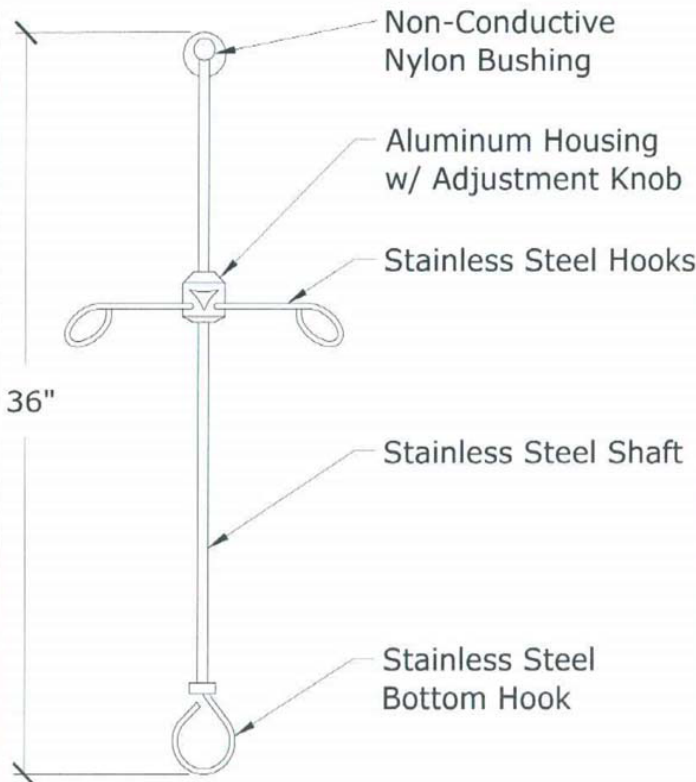

# I.V. Track Ceiling Mount System

I.V. Track: 1100 series, #6063 extruded aluminum, satin anodized finish. Aluminum end caps.

I.V. Carrier: NC-100; aluminum carriage, 4 nylon wheels, stainless steel loop, locking nylon bushing. Locks in place with a single 180° twist.

I.V. Holder: 1/4" 303 stainless steel shaft with bottom hook, 4 stainless steel hooks on adjustable aluminum housing. Twist to lock adjustment knob. Non conductive hanging loop.

## I.V. HOLDER (top view)