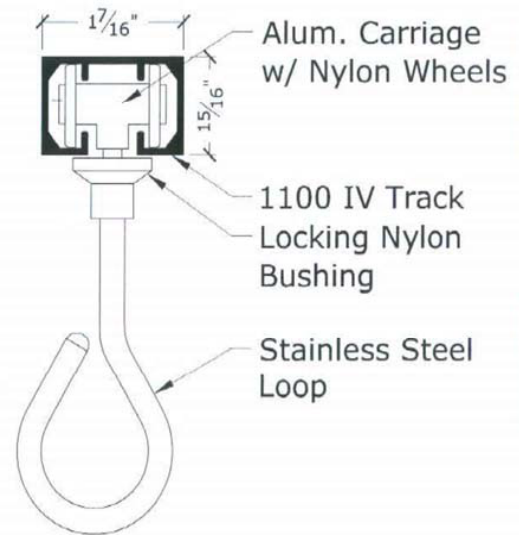

I.V. TRACK & NC-100 CARRIER