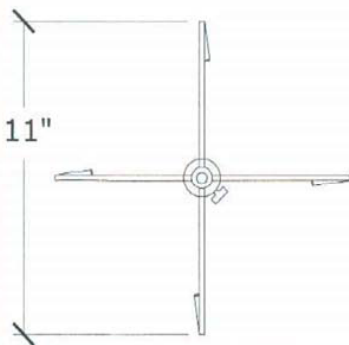

# I.V. Track Ceiling Mount System

I.V. Track: 1100 series, #6063 extruded aluminum, satin anodized finish. Aluminum end caps.

I.V. Carrier: NC-100; aluminum carriage, 4 nylon wheels, stainless steel loop, locking nylon bushing. Locks in place with a single 180° twist.

I.V. Holder: 1/4" 303 stainless steel shaft with bottom hook, 4 stainless steel hooks on adjustable aluminum housing. Twist to lock adjustment knob. Non conductive hanging loop.

## I.V. HOLDER (top view)