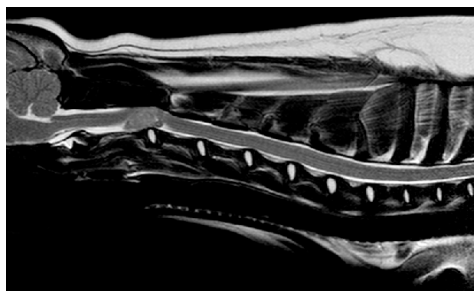

MRI-Safe ConRad Thermal Blanket

Stay Ahead of Heat Loss

ConRad Thermal Blankets provide a barrier to all three mechanisms of heat loss:

- Conductive
- Convective
- Radiant

PREVENTS RAPID HEAT LOSS DURING MRI SCANS

- MRI Safe
- No Signal Loss

MRI SCAN WITH BLANKET

FEATURES:

- Two Internal Heat Loss Barriers
 - Insulative Conductive Thermal Barrier
 - Proprietary MRI-Safe Thermal Barrier
- Corner Grommet for Easy Storage
- Soft & Comfortable
- Impermeable to Fluids
- Easy to Clean

For more information please visit us at avantevet.com

SPECIFICATIONS

Size Small Dimensions:

20" x 28"

ID #13431

Size Medium Dimensions:

24" x 34"

ID #13432