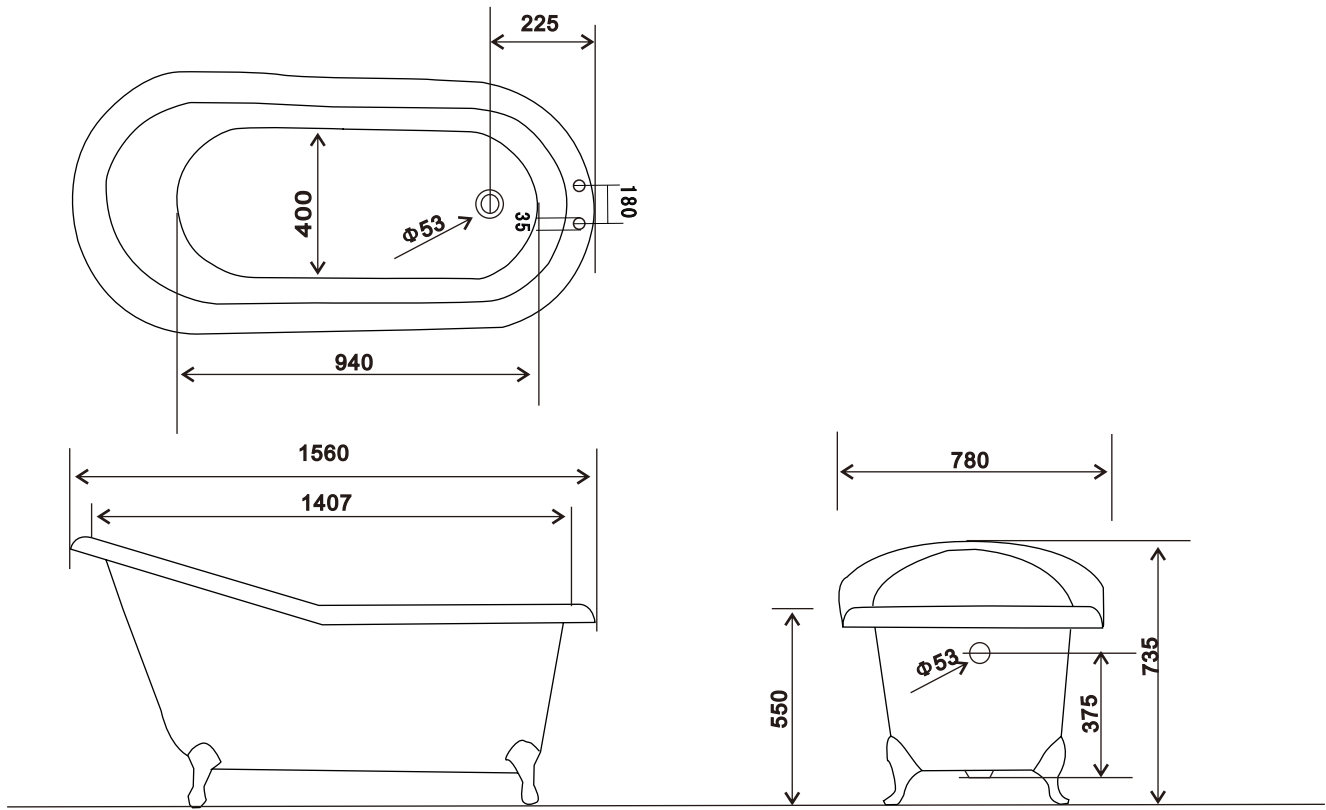

130.20880_Ballina (tech)

DIMENSIONS

Size: 1560x780x735/550mm

Material: Enameled cast iron

Weight: 125kgs

Water Capacity: 160ltr