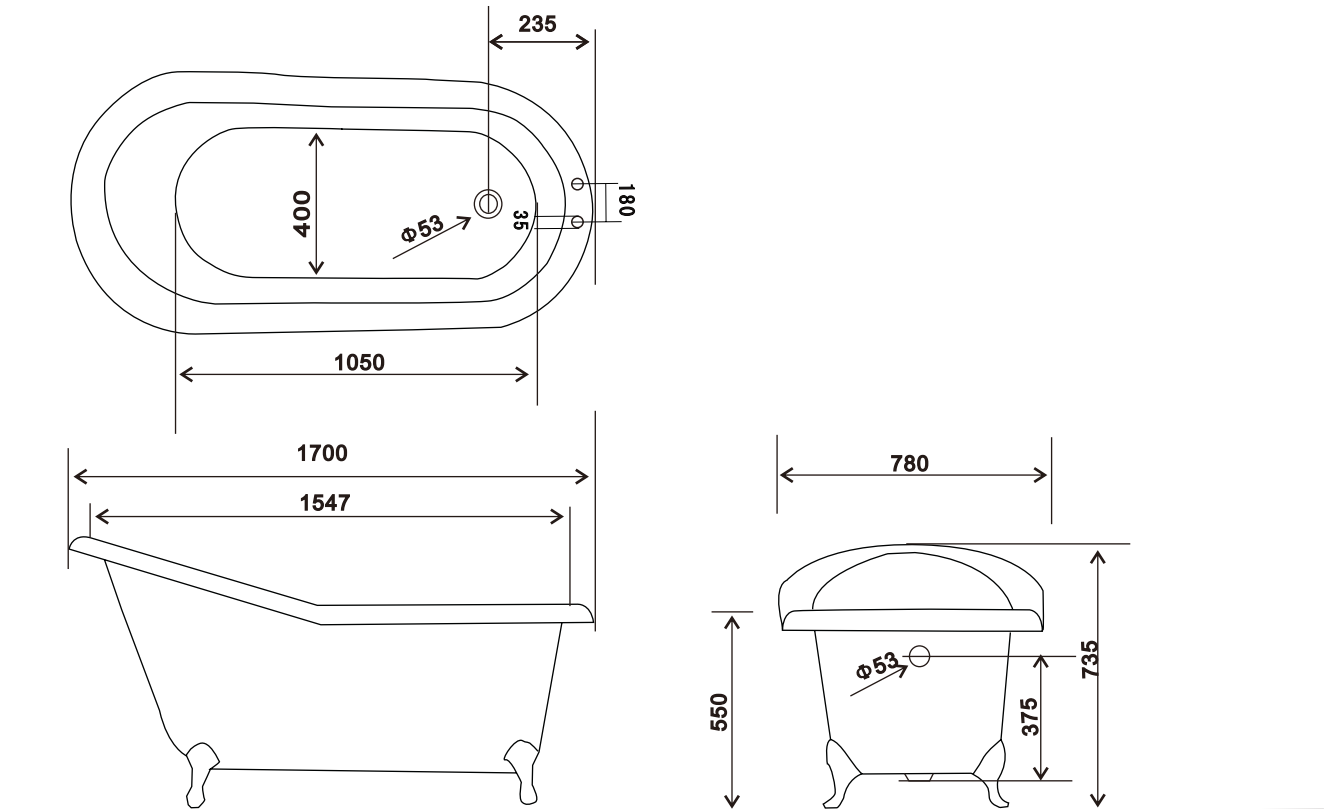

130.20885_Ballina (tech)

DIMENSIONS

Size: 1700x780x735/550mm

Material: Enameled cast iron

Weight: 135kgs

Water Capacity: 170ltr