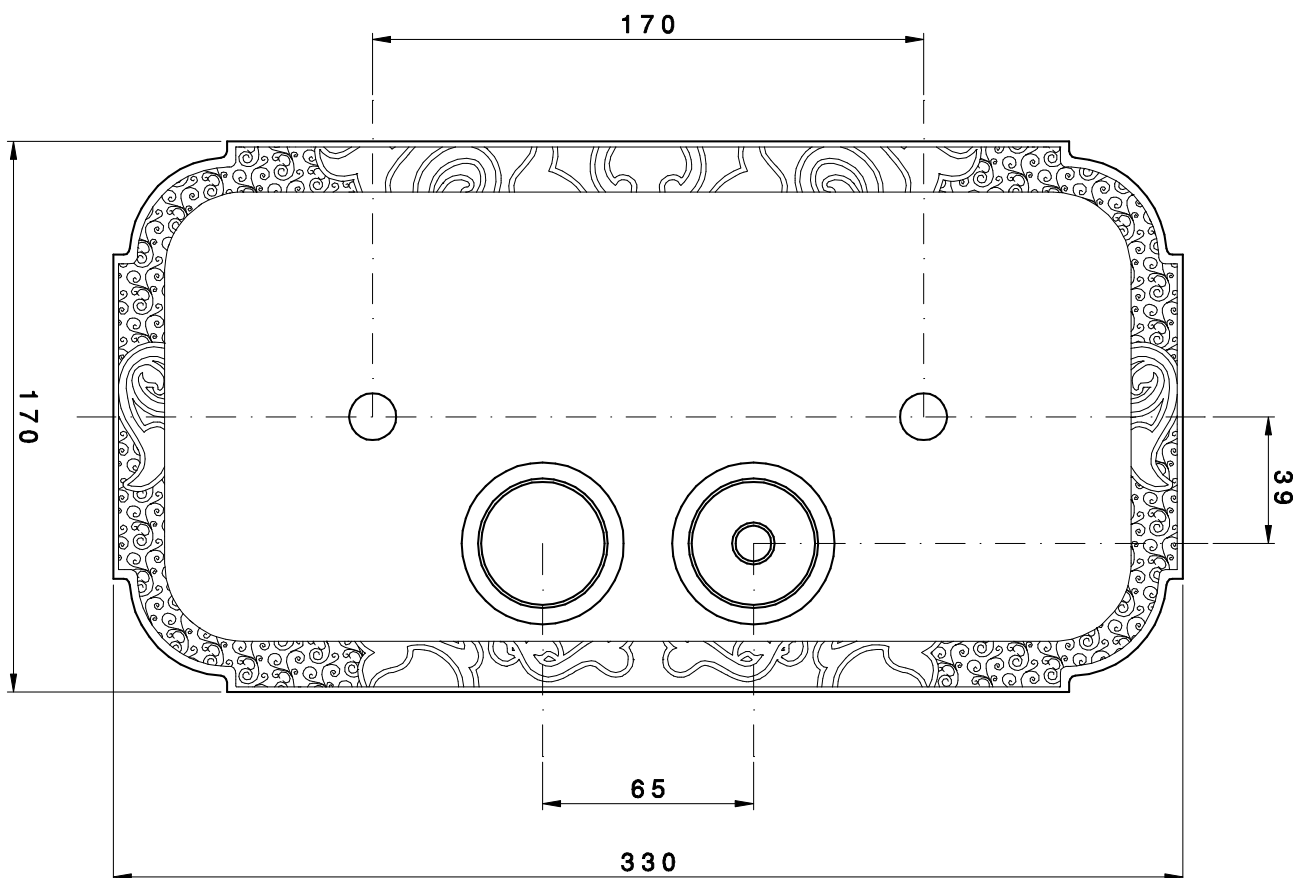

950.5542.16 (tech)

5542\*\*

GEBERIT "heavy brass" WC flush plate

NOTE: This item is suitable for Geberit models UNICA, KOMBIFIX, UP300, UP320