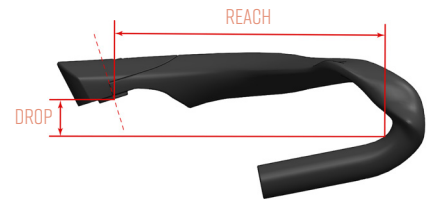

SPRINT HANDLEBARS

ARGON 18

Size Chart

Sprint handlebars

			LONG - WIDE - LOW	SHORT - NARROW - HIGH	LONG - WIDE - HIGH
			A	B	C
W	WIDTH	mm	320	300	320
D	DROP	mm	53	30	30
R	REACH	mm	253	225	254

Stack & Reach Chart

				XS	S	M	L
A	0mm spacer	Stack min	mm	390.3	429.3	444.3	459.3
		Reach max	mm	655.5	670.5	690.5	714.5
	30mm spacer	Stack max	mm	419.0	458.0	473.0	488.0
		Reach min	mm	646.6	661.6	681.6	705.6
B	0mm spacer	Stack min	mm	413.3	452.3	467.3	482.3
		Reach max	mm	627.5	642.5	662.5	686.5
	30mm spacer	Stack max	mm	442.0	481.0	496.0	511.0
		Reach min	mm	618.6	633.6	653.6	677.6
C	0mm spacer	Stack min	mm	413.3	452.3	467.3	482.3
		Reach max	mm	656.5	671.5	691.5	715.5
	30mm spacer	Stack max	mm	442.0	481.0	496.0	511.0
		Reach min	mm	647.6	662.6	682.6	706.6