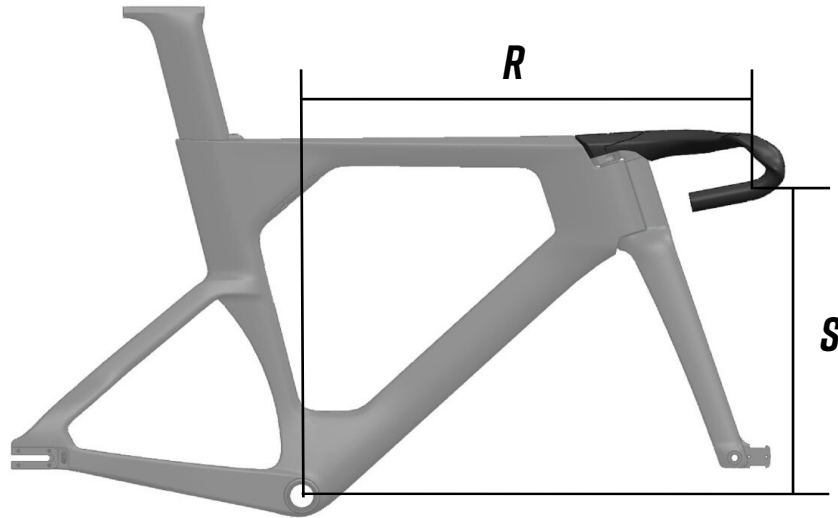

SPRINT HANDLEBARS

ARGON 18

Size Chart

Sprint handlebars

			LONG - WIDE - LOW	SHORT - NARROW - HIGH	LONG - WIDE - HIGH
			A	B	C
W	WIDTH	mm	320	300	320
D	DROP	mm	53	30	30
R	REACH	mm	253	225	254

Stack & Reach Chart

				XS	S	M	L
A	0mm spacer	Stack min	mm	390.3	429.3	444.3	459.3
		Reach max	mm	655.5	670.5	690.5	714.5
	30mm spacer	Stack max	mm	419.0	458.0	473.0	488.0
		Reach min	mm	646.6	661.6	681.6	705.6
B	0mm spacer	Stack min	mm	413.3	452.3	467.3	482.3
		Reach max	mm	627.5	642.5	662.5	686.5
	30mm spacer	Stack max	mm	442.0	481.0	496.0	511.0
		Reach min	mm	618.6	633.6	653.6	677.6
C	0mm spacer	Stack min	mm	413.3	452.3	467.3	482.3
		Reach max	mm	656.5	671.5	691.5	715.5
	30mm spacer	Stack max	mm	442.0	481.0	496.0	511.0
		Reach min	mm	647.6	662.6	682.6	706.6