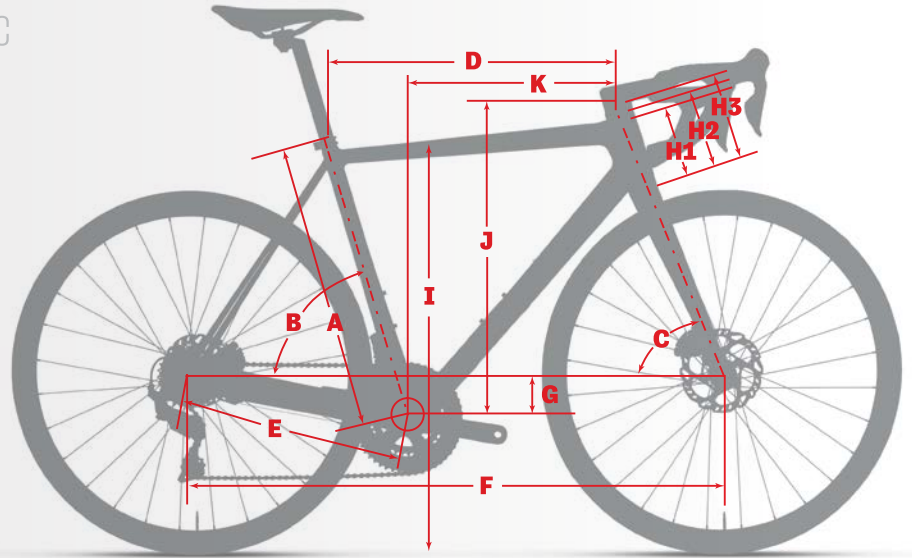

ALL THE RIGHT FEATURES – AT THE RIGHT PRICE · The new Gallium CS Disc features our 3D press-fit system and comes with a semi-integrated cockpit. It is also fitted with a replaceable rear derailleur hanger, a riveted aluminum front derailleur hanger and a chainsuck protector, all at one of the most competitive pricepoints for disc-equipped carbon performance road bikes.

GEOMETRY			XXS	XS	S	M	L	XL
Size Classic			44-46	47-50	51-53	54-56	57-59	60-62
A	SEAT TUBE HEIGHT	cm	42.0	45.5	49.3	53.0	56.5	59.5
B	SEAT TUBE ANGLE	deg	75.5	74.5	74.0	73.5	73.0	72.5
C	HEAD TUBE ANGLE	deg	71.0	72.0	72.7	72.7	72.7	73.0
D	TOP TUBE LENGTH*	cm	49.9	51.9	53.9	55.9	57.7	59.6
E	CHAINSTAY LENGTH	cm	40.6	40.6	40.6	40.8	41.0	41.0
F	WHEELBASE	cm	96.1	96.4	97.2	99.0	100.5	101.6
G	BB DROP	cm	6.5	7.0	7.5	7.5	7.5	7.5
H1	HEAD TUBE LENGTH	cm	9.1	10.1	12.6	15.6	18.1	20.1
H2	(+25MM SRS)	cm	11.6	12.6	15.1	18.1	20.6	22.6
I*	STANDOVER HEIGHT †	cm	67.4	70.0	73.0	76.4	79.4	82.0