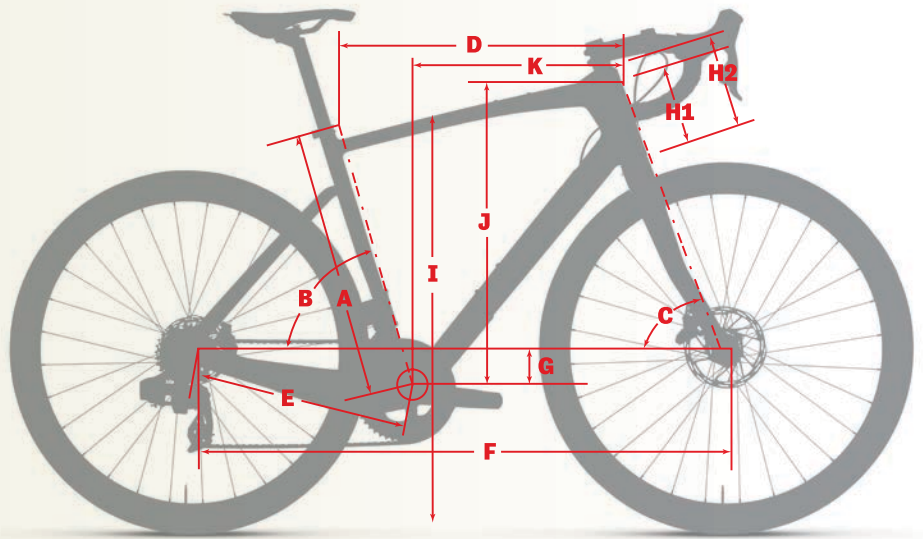

GRAVEL GEOMETRY

45C TIRE CLEARANCE

The Dark Matter takes you ever further off the beaten path with new bikepacking features, cable integration, and updated stack and reach. What hasn't changed is the confident, responsive ride that's made it a gravel classic. Light and lean and ready to race, or now with up to four bottle mounts and full panniers, the Dark Matter goes from scrappy race-day ride to sidekick for your longest off-road adventures.

GRIP MATTER

IDEAL FOR GRAVEL RACERS AND ADVENTURE RIDERS LOOKING FOR POPPY PERFORMANCE AND NIMBLE RESPONSIVENESS ON ALL TERRAIN.

GEOMETRY			XXS	XS	S	M	L	XL
Size Classic			44-46	47-50	51-53	54-56	57-59	60-62
A	SEAT TUBE HEIGHT	cm	42.0	45.0	48.5	52.0	55.5	59.0
B	SEAT TUBE ANGLE	deg	75.5	74.9	74.3	73.7	73.1	72.5
C	HEAD TUBE ANGLE	deg	69.5	71.0	71.4	72.0	72.0	72.5
D	TOP TUBE LENGTH*	cm	49.2	51.3	53.4	55.6	57.9	60.3
E	CHAINSTAY LENGTH	cm	42.8	42.8	42.8	42.8	42.8	42.8
F	WHEELBASE	cm	100.8	101.1	102.4	103.0	104.6	105.9
G	BB DROP	cm	7.0	7.0	7.0	7.0	7.0	7.0
H1	HEADTUBE LENGTH	cm	11.9	13.4	15.3	16.9	19.0	21.5
H2	(+25mm SRS)	cm	14.3	15.8	17.8	19.4	21.5	23.9
I	STANDOVER HEIGHT †	cm	70.1	72.9	76.0	79.1	82.1	85.2