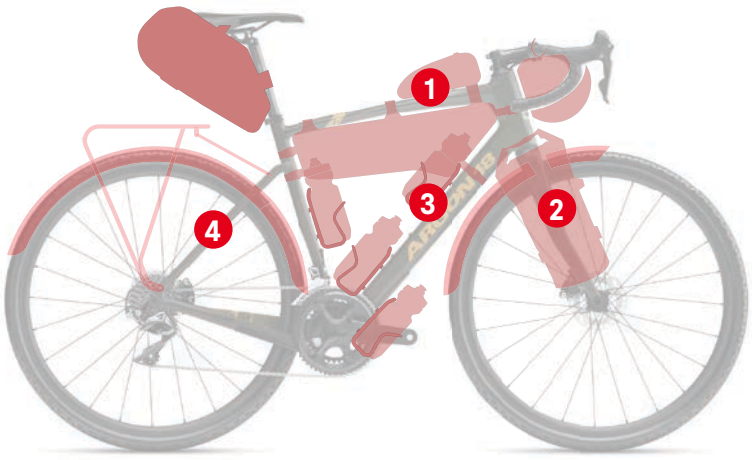

DARK MATTER

RUGGED RACE OR ROUGH ADVENTURE

THE DARK MATTER DEFINES PERFORMANCE GRAVEL

DROPPER READY 27.2mm CARBON SEATPOST
Light and comfortable with 2 setback options (15 & 25mm)

SRS CABLE ROUTING
No-fuss assembly and adjustment

DOWNTUBE PROTECTOR WITH ADDITIONAL BOTTLE MOUNT
Stress-free rough riding

363A - Wild Olive, Gloss

MAX STORAGE

- 1 TOP TUBE BOX MOUNTS
- 2 ANYTHING CAGE MOUNTS
- 3 DOWNTUBE MOUNTS
- 4 RACK, FENDER MOUNTS

TCS

GRAVEL GEOMETRY

45C TIRE CLEARANCE

The Dark Matter takes you ever further off the beaten path with new bikepacking features, cable integration, and updated stack and reach. What hasn't changed is the confident, responsive ride that's made it a gravel classic. Light and lean and ready to race, or now with up to four bottle mounts and full panniers, the Dark Matter goes from scrappy race-day ride to sidekick for your longest off-road adventures.