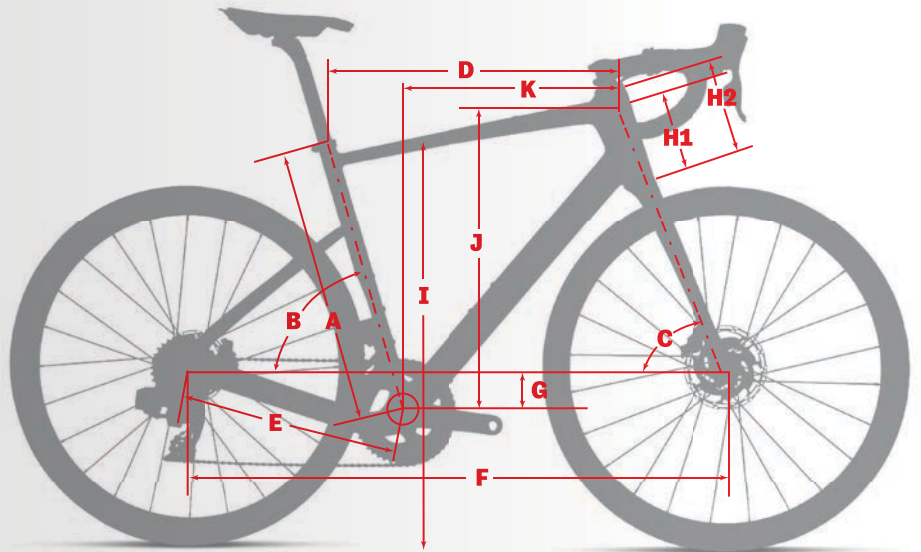

# 3D

SAFER, WIDER FIT  
WINDOW

Also available  
365B - Frostbite Blue, Gloss

Photos are for illustrative purposes only.  
Product not necessarily sold as shown.

Take the long way home: the most versatile bike in our lineup, the Krypton keeps your legs fresh over any distance and any surface. With increased tire clearance, a downtube storage compartment to carry tools and gear, and shorter chainstays, the Krypton offers a more reactive and responsive ride, from pure tarmac to off-piste. Steady on the rough, sharp on the smooth, and flat out fast over the long haul, the new Krypton is a refined ride for any road.

# KRYPTON

IDEAL FOR THE DAYLONG ADVENTURER OR MULTI-DAY EXPLORER WITH A FOCUS ON PERFORMANCE.

GEOMETRY			XXS	XS	S	M	L	XL
Size Classic			44-46	47-50	51-53	54-56	57-59	60-62
<b>A</b>	SEAT TUBE HEIGHT	cm	42.0	45.0	48.5	52.0	55.5	59.0
<b>B</b>	SEAT TUBE ANGLE	deg	75.5	74.9	74.3	73.7	73.1	72.5
<b>C</b>	HEAD TUBE ANGLE	deg	70.6	71.5	72.3	72.3	72.3	72.8
<b>D</b>	TOP TUBE LENGTH*	cm	49.6	51.6	53.7	55.8	58.0	60.4
<b>E</b>	CHAINSTAY LENGTH	cm	41.5	41.5	41.5	41.5	41.5	41.5
<b>F</b>	WHEELBASE	cm	97.5	98.4	98.9	100.5	102.0	103.3
<b>G</b>	BB DROP	cm	8.0	8.0	7.8	7.8	7.8	7.8
<b>H1</b>	HEADTUBE LENGTH	cm	10.6	12.3	14.2	16.4	18.6	20.8
<b>H2</b>	(+25mm SRS)	cm	13.1	14.8	16.7	18.9	21.1	23.3
<b>I</b>	STANDOVER HEIGHT †	cm	67.5	70.4	73.8	77.0	80.1	83.2