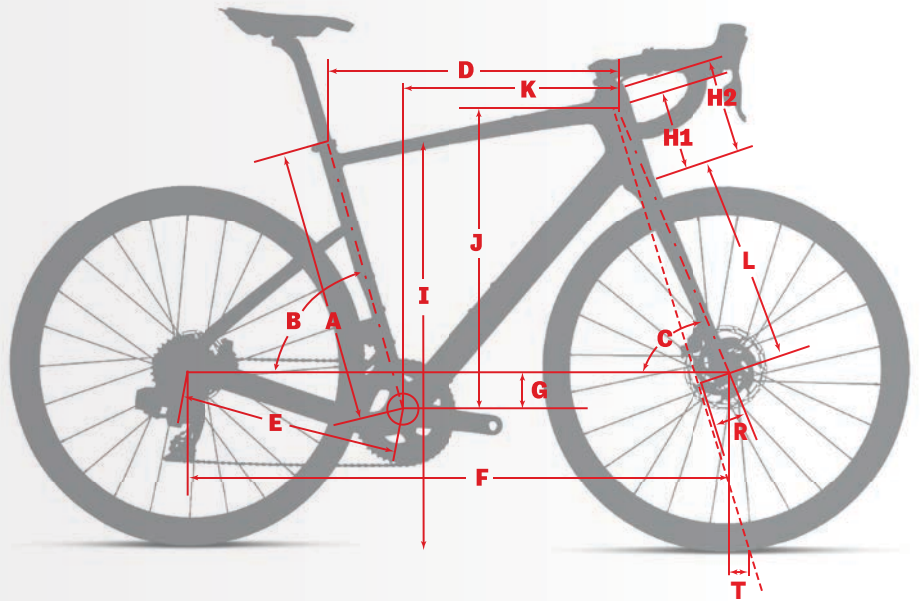

3D

SAFER, WIDER FIT
WINDOW

CYCLOSPORTIF LEVEL LAYUP

TCS

EXCEPTIONAL COMPLIANCE
AND PEDALLING EFFICIENCY

32C TIRE CLEARANCE

AFS

ARGON FIT SYSTEM

ENDURANCE GEOMETRY:
STABILITY & COMFORT

Discover the Argon 18 Equation, where modern design meets comfort and stability. This carbon road bike boasts sleek geometry ensuring confident rides, complemented by generous 32c tire clearance. With a focus on value and ease of use, it blends modern aesthetics with practicality, making it an ideal choice for those seeking both style and performance on the road.

GEOMETRY		XXS	XS	S	M	L	XL
Size Classic		44-46	47-50	51-53	54-56	57-59	60-62
A SEAT TUBE HEIGHT	cm	42.0	45.0	48.5	52.0	55.5	59.0
B SEAT TUBE ANGLE	deg	75.5	74.9	74.3	73.7	73.1	72.5
C HEAD TUBE ANGLE	deg	70.3	71.3	72.0	72.0	72.0	72.5
D TOP TUBE LENGTH*	cm	49.6	51.6	53.7	55.8	58.0	60.4
E CHAINSTAY LENGTH	cm	41.7	41.7	42.0	42.0	42.0	42.0
F WHEELBASE	cm	98.1	98.9	99.7	101.3	103.0	104.3
G BB DROP	cm	8.0	8.0	7.8	7.8	7.5	7.5
H1 HEAD TUBE LENGTH 3D (0MM)	cm	8.4	10.1	12.0	14.1	16.6	18.9
H2 HEAD TUBE LENGTH 3D (25MM)	cm	10.9	12.6	14.5	16.6	19.1	21.4
I STANDOVER HEIGHT †	cm	67.3	70	73.4	76.4	79.7	82.7