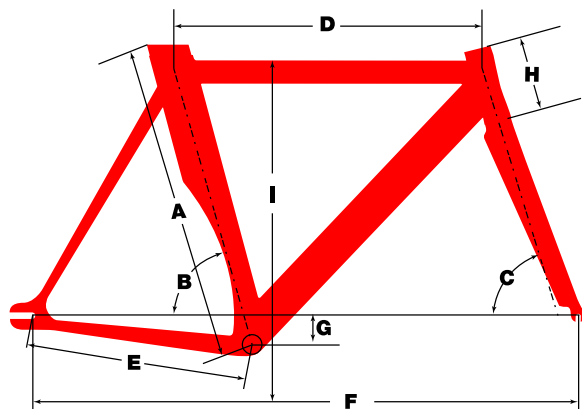

ELECTRON

- Black Matte
- Thermotech Tubing Aluminum 3005
- E99 Aero Carbon Fork
- ASP-4500 Aero Carbon Seatpost

DESIGNED &
ENGINEERED

IN CANADA

ARGON 18

2017 Collection

ELECTRON

GEOMETRY

SIZE CLASSIC	XS*	S	M	L
	47-50	51-53	54-56	57-60
A cm	41	51	54	57
B deg	76.5	75.0	74.5	74.0
C deg	74.0	74.5	74.5	74.5
D cm	50.5	52.5	54.0	56.0
E cm	37.3	37.3	37.3	37.3
F cm	92.2	92.6	93.7	95.3
G cm	4.5	4.5	4.5	4.5
H cm	91.4	10.0	12.5	15.0
I cm	67.0	73.5	78.0	80.3