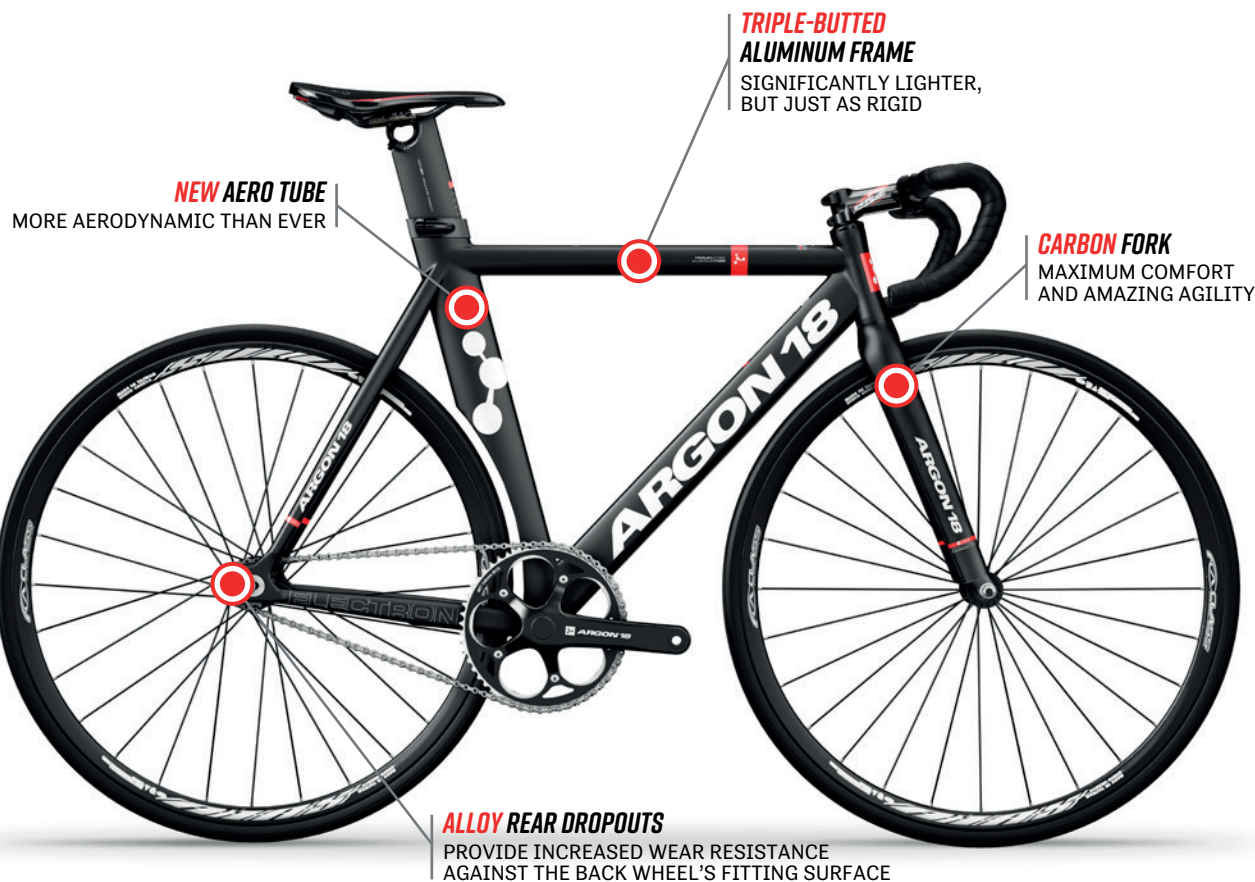

ELECTRON

- Black Matte
- Thermotech Tubing Aluminum 3005
- E99 Aero Carbon Fork
- ASP-4500 Aero Carbon Seatpost

DESIGNED &
ENGINEERED

IN CANADA

ARGON 18

2018 COLLECTION

ELECTRON

GEOMETRY

SIZE CLASSIC	47-50	XS* 51-53	S 54-56	M L 57-60
A cm	41	51	54	57
B deg	76.5	75.0	74.5	74.0
C deg	74.0	74.5	74.5	74.5
D cm	50.5	52.5	54.0	56.0
E cm	37.3	37.3	37.3	37.3
F cm	92.2	92.6	93.7	95.3
G cm	4.5	4.5	4.5	4.5
H cm	91.4	10.0	12.5	15.0
I cm	67.0	73.5	78.0	80.3

*Sloping Top Tube

A ONE-OF-A-KIND TRACK BIKE

THE NATURAL CHOICE FOR TRACK AFICIONADOS
AND TRUE FIXIE ENTHUSIASTS ALIKE

ARGON FIT SYSTEM (AFS) TRACK

A SHORTER WHEEL BASE, INCREASED BOTTOM BRACKET CLEARANCE
AND MORE AGGRESSIVE SEAT AND HEAD TUBE ANGLES
FOR SUPERIOR HANDLING AND INCREDIBLE AGILITY

SIZE-SPECIFIC GEOMETRY

WELL BALANCED ERGONOMIC FIT
FOR EVERY FRAME IN EVERY SIZE

OPTIMAL BALANCE

THE PERFECT BLEND
OF POWER AND COMFORT

For further information on the Electron, visit our website at argon18bike.com.