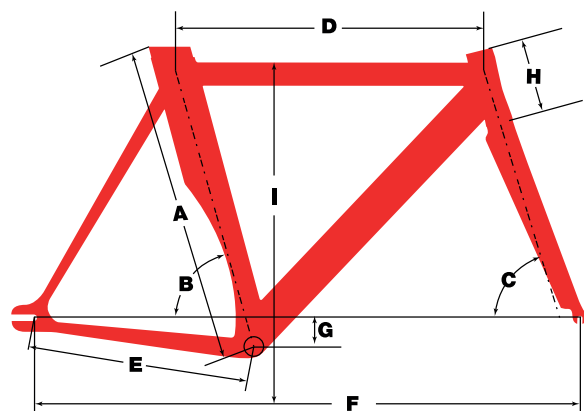

ELECTRON

- Black Matte
- Thermotech Tubing Aluminum 3005
- E99 Aero Carbon Fork
- ASP-4500 Aero Carbon Seatpost

DESIGNED &
ENGINEERED

IN CANADA

ARGON 18

2018 COLLECTION

ELECTRON

GEOMETRY

SIZE CLASSIC	47-50	XS* 51-53	S 54-56	M L 57-60
A cm	41	51	54	57
B deg	76.5	75.0	74.5	74.0
C deg	74.0	74.5	74.5	74.5
D cm	50.5	52.5	54.0	56.0
E cm	37.3	37.3	37.3	37.3
F cm	92.2	92.6	93.7	95.3
G cm	4.5	4.5	4.5	4.5
H cm	91.4	10.0	12.5	15.0
I cm	67.0	73.5	78.0	80.3