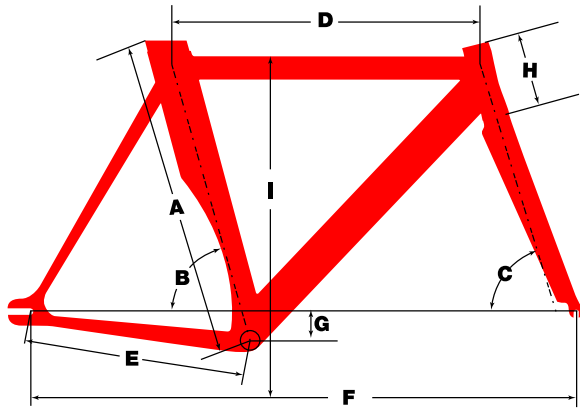

ELECTRON

- Black Matte
- Thermotech Tubing Aluminum 3005
- E99 Aero Carbon Fork
- ASP-4500 Aero Carbon Seatpost

DESIGNED &
ENGINEERED

IN CANADA

ARGON 18

2016 Collection

ELECTRON

GEOMETRY

SIZE CLASSIC	XS*	S	M	L
	47-50	51-53	54-56	57-60
A cm	41	51	54	57
B deg	76.5	75.0	74.5	74.0
C deg	74.0	74.5	74.5	74.5
D cm	50.5	52.5	54.0	56.0
E cm	37.3	37.3	37.3	37.3
F cm	92.2	92.6	93.7	95.3
G cm	4.5	4.5	4.5	4.5
H cm	91.4	10.0	12.5	15.0
I cm	67.0	73.5	78.0	80.3