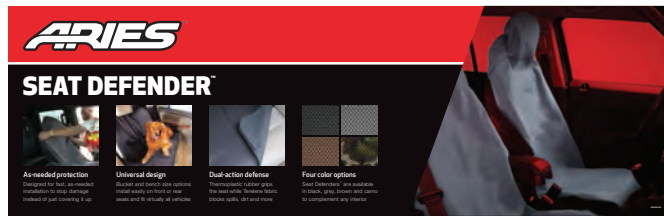

WALL & COUNTER DISPLAYS

- Educates customers and allows for hands-on experience
- Convenient, wall-mounted design utilizes wall space
- Attractive countertop display to help your staff promote ARIES StyleGuard™ floor liners
- Product not included with the display stand

9900040

Wall & Counter Displays

Part#	Description	Dimensions
9900061	StyleGuard™ floor liner countertop display	--
WDP0001	Seat Defender™, holds up to eight	--
9900040	Seat Defender™ header card for WDP0001 display	22" x 7"

DISPLAY STAND

- Educates customers and allows for hands-on experience
- Free-standing display can easily be set up anywhere in your store
- Floor liners and 9900043 header card included with display stand

Display Stand and Header Card

Part#	Description	Dimensions
3505-A	StyleGuard™ display stand tree	--
9900043	Replacement StyleGuard™ display stand header card, two-sided	22" x 7"