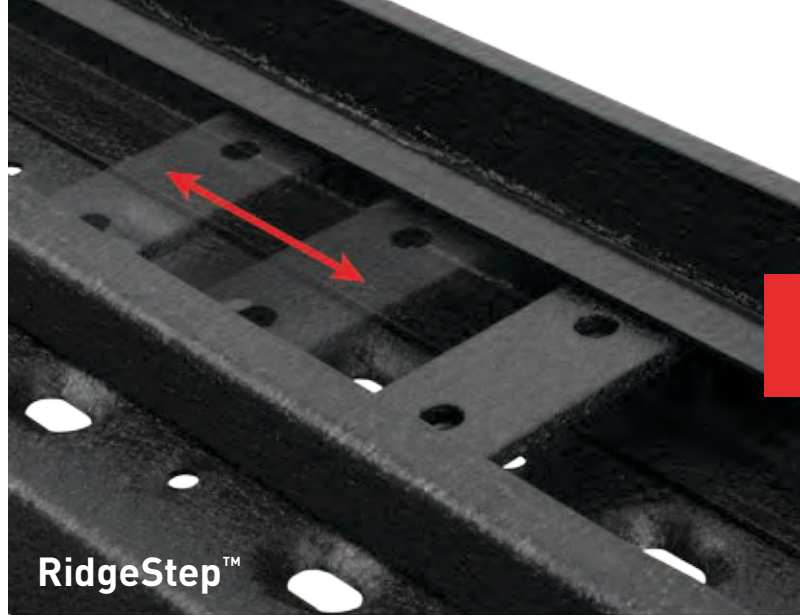

100 - 131

ACCESSORIES

LED lights, light brackets, light covers, shackles, D-rings, tow hooks, license plate brackets, mud flaps, Seat Defender™

132 - 144

Learn more about this
build at TeamARIES.com

ADVANTEDGE™ SERIES

ALL ALUMINUM. ALL ANGLES.

Today's pickup trucks require accessories that complement their modern features, match their durability in the field and help maintain their high fuel efficiency. The patent pending ARIES AdvantEDGE™ series offers a unique look to complement the modern truck, featuring a 5 1/2" wide, angular, eight-sided tube profile and all-aluminum construction. The AdvantEDGE™ bull bar (page 10), side bars (page 54) and headache rack (page 94) are available in two finishes, and all are backed by a five-year warranty.

VERSATRAC™ MOUNTING SYSTEM

SAVE TIME AND INVENTORY SPACE

VersaTrac™ uses a single set of vehicle-specific brackets to accommodate different side steps. With the brackets installed, any side bar or running board equipped with the VersaTrac™ mounting system can be attached or swapped out whenever desired. This saves you time, money and inventory space. VersaTrac™ is currently available for AdvantEDGE™ side bars (page 54) and RidgeStep™ running boards (page 42). Use the application guide to determine which part numbers will fit your customer's vehicle.