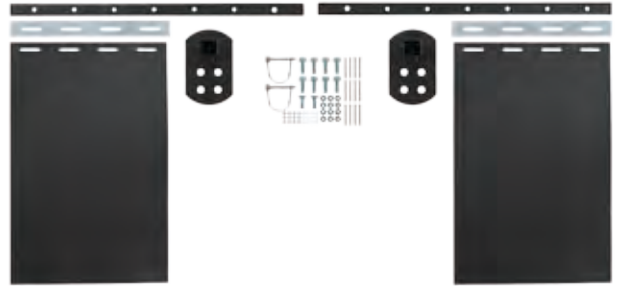

Finish & Material

Finish:
Semi-gloss black powder coat

Material:
Carbon steel

Product Listing

Size	Part#
12" x 18"	AR111900
18" x 18"	AR111950

AR111900

AR111950

MADE FOR VERSATILITY