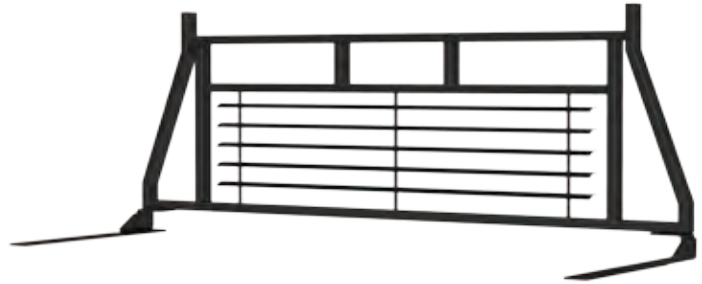

CLASSIC HEADACHE RACKS

KEY FEATURES

Three universal sizes fit most full-size pickup trucks

Heavy-duty 1" x 2" steel tube construction for a solid frame

Product Details

- Durable semi-gloss black powder coat finish for rust and chip resistance
- Fully louvered center section to protect the cab and passengers
- Louvers help keep the cab cooler by blocking direct sunlight
- Flat steel brackets bolt onto the truck bed walls for solid attachment (some drilling may be required)
- Compatible with cross-bed tool boxes to maintain full truck bed functionality
- Base-mount brackets available to mount LED light bars (drilling required; see page 97)
- **See page 99 for application information**
- Three-year finish warranty and five-year warranty against defects

Finish & Material

Finish:
Semi-gloss black powder coat

Material:
Carbon steel

111000