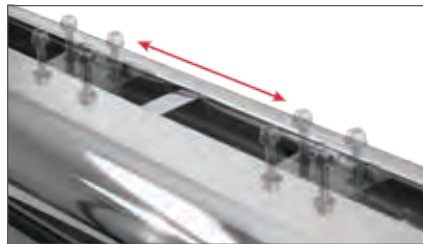

Universal Track Mounting System