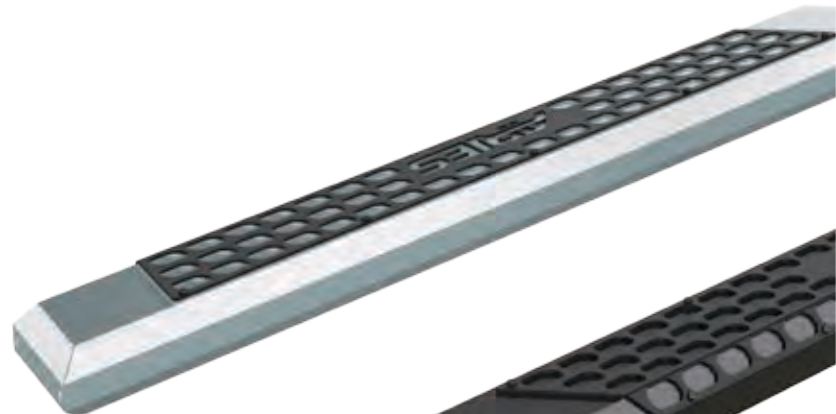

1. Rocker mount
2. Bushing mount

3. Diesel only
4. Gas only

5. Excluding Z71 and hybrid models
6. Excluding Daytona, Rumble Bee and SRT-10 models

5 1/2"

ADVANTEDGE™ SIDE BARS

KEY FEATURES

Unique, eight-sided tube profile
to complement the style of modern trucks

Extruded, all-aluminum construction
to be strong, lightweight and rust-free

Product Details

- Stamped aluminum tread for a non-skid step that will never crack or fade
- Die-cast aluminum end caps for a durable accent
- Made to complement other ARIES AdvantEDGE™ accessories (see page 6)
- VersaTrac™ mounting system for easy installation and vehicle customization
- Four base lengths allow for fewer inventory requirements (53", 75", 85" and 91")
- No-drill, vehicle-specific application for a custom fit
- Heavy-duty, powder-coated steel mounting brackets for a solid step
- **See page 57 for application information**
- Patent# 9,637,178
- Five-year limited warranty