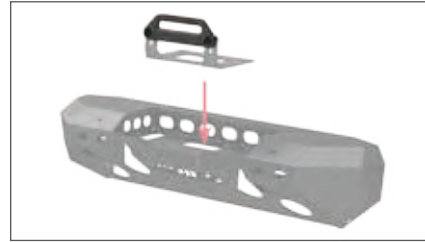

/ Hawse Fairlead

- Constructed from lightweight, rust-free, machined aluminum billet
- Black anodized aluminum finish for long-lasting corrosion resistance
- Compatible with braided nylon rope (not to be used with cable)
- Industry-standard mounting holes are set 10" on-center
- Compatible with both ARIES TrailCrusher™ bumpers and TrailChaser™ bumpers (#15600FB or #2072100 required for fairlead install on TrailChaser™ bumpers, see page 112 for more information)
- Includes 10mm, class 8.8 metric mounting hardware
- Five-year limited warranty

Part#	Includes	Finish
2156070	Fairlead and 10mm, class 8.8 metric mounting hardware	Black anodized aluminum

/ Roller Fairlead

- Provides a guide for steel winch cable for smooth operation with heavy loads
- Industry-standard mounting holes are set 10" on-center
- Main body built from high-strength steel with durable carbide powder coat
- Rollers constructed from galvanized steel to resist rust and last longer
- Compatible with both ARIES TrailCrusher™ bumpers and TrailChaser™ bumpers (#15600FB or #2072100 required for winch install on TrailChaser™ bumpers, see page 112 for more information)
- Includes 10mm, class 8.8 metric mounting hardware
- Three-year finish warranty and five-year warranty against defects