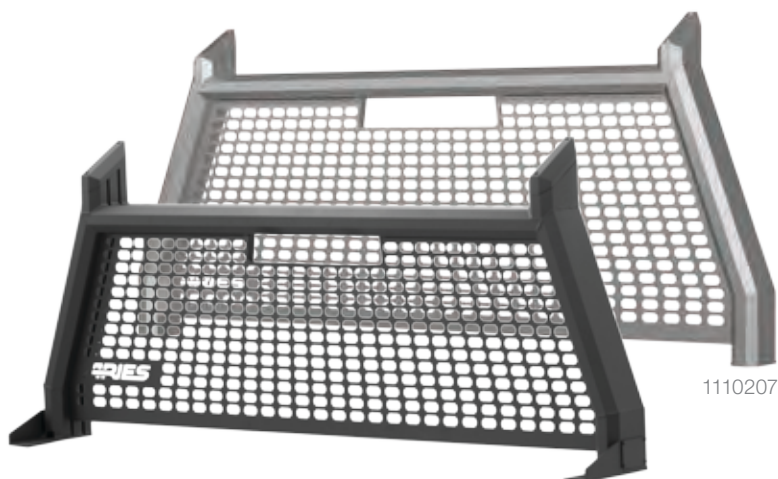

ADVANTEDGE™ HEADACHE RACKS

KEY FEATURES

Unique, eight-sided tube profile to complement the style of modern trucks

Topside track accepts LED lights and tie-down anchors (see page 97)

Product Details

- Extruded, all-aluminum construction to be strong, lightweight and rust-free
- Stamped aluminum, octagonal grid center section for a distinct look
- Patented stake pocket mounting system for simple, secure installation
- Made to complement other ARIES AdvantEDGE™ accessories (see page 6)
- **See page 96 for application information**
- Patent# 9,637,178
- Five-year limited warranty