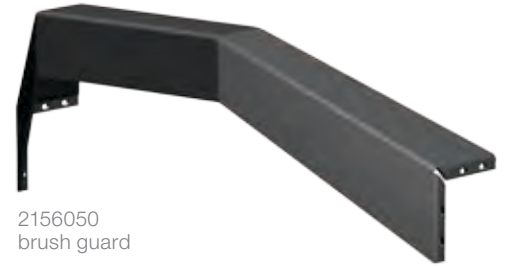

TRAILCRUSHER™ JEEP BUMPERS

For brush guard and other accessories see page 104

KEY FEATURES

Winch-and-shackle rating of 12,500 lbs. for ultimate off-road functionality (9,500 lbs. for TJ)

Standard winch mounting platform accepts most types of winches

Product Details

- Welded shackle mounts and 1/4" thick shoulder sleeves provide reliable anchoring points
- Shackle mounts accept up to 7/8" diameter pins
- No-drill install uses factory mounting points with no pump relocation required
- One-piece construction with 3/16" thick, all-steel plates for maximum strength
- Narrow width and high ground clearance for an improved off-road-style design
- Highly durable carbide black powder coat and E-coat finish for excellent rust resistance
- Center round cutouts accept OE bumper lights
- Includes mounting hardware and 3/8" thick brackets for solid installation
- Optional brush guard helps protect the winch and adds an aggressive look (see page 104)
- Three-year finish warranty and five-year warranty against defects

Finish & Material

Finish:
Carbide black powder coat

Material:
Carbon steel

Applications

Model	Years	Location	Capacity	Part#	Brush Guard#
Wrangler JK	07 - 18	Front	12,500 lbs.	2156000	2156050
	07 - 18	Rear	12,500 lbs.	2157000	2156050
Wrangler TJ	97 - 06	Front	9,500 lbs.	2156001 NEW	2156050
		Rear	9,500 lbs.	2157001 NEW	2156050

2156050
brush guard