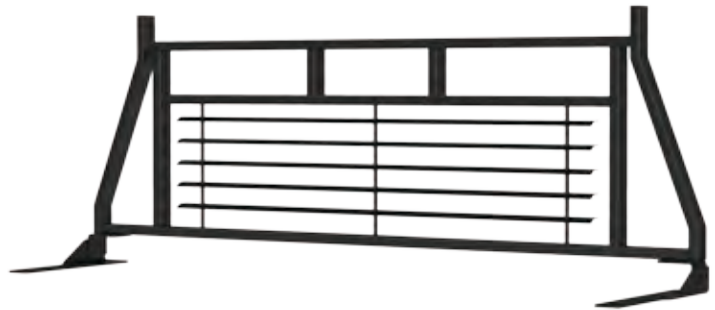

Finish & Material

Finish:
Semi-gloss black powder coat

Material:
Carbon steel

111000

111002

111001

APPLICATION GUIDE

Classic Headache Racks