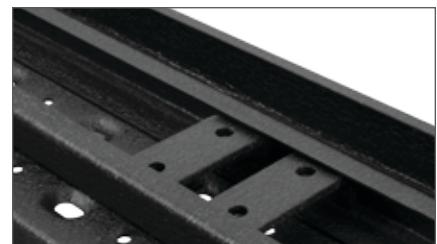

VersaTrac™ Mounting System Compatible