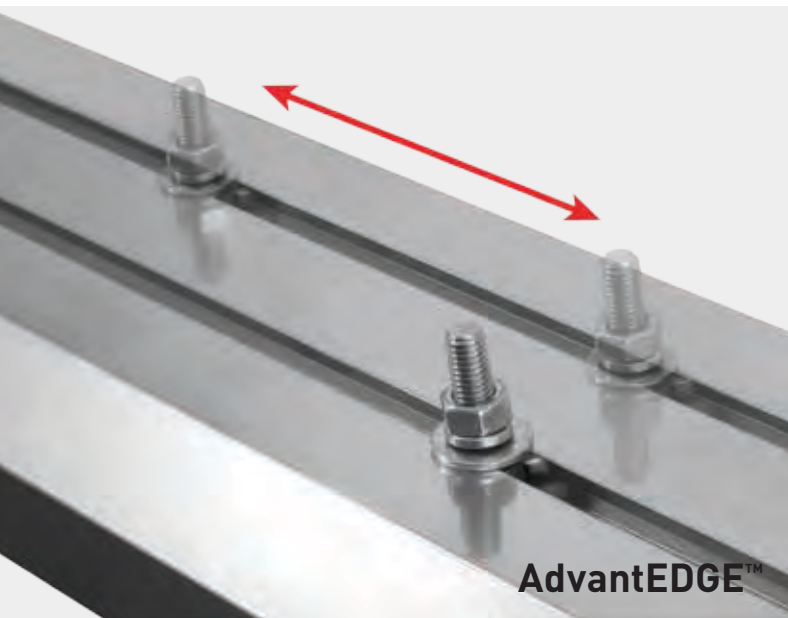

100 - 131

ACCESSORIES

LED lights, light brackets, light covers, shackles, D-rings, tow hooks, license plate brackets, mud flaps, Seat Defender™

132 - 144

Learn more about this
build at TeamARIES.com

ADVANTEDGE™ SERIES

ALL ALUMINUM. ALL ANGLES.

Today's pickup trucks require accessories that complement their modern features, match their durability in the field and help maintain their high fuel efficiency. The patent pending ARIES AdvantEDGE™ series offers a unique look to complement the modern truck, featuring a 5 1/2" wide, angular, eight-sided tube profile and all-aluminum construction. The AdvantEDGE™ bull bar (page 10), side bars (page 54) and headache rack (page 94) are available in two finishes, and all are backed by a five-year warranty.

VERSATRAC™ MOUNTING SYSTEM

SAVE TIME AND INVENTORY SPACE

VersaTrac™ uses a single set of vehicle-specific brackets to accommodate different side steps. With the brackets installed, any side bar or running board equipped with the VersaTrac™ mounting system can be attached or swapped out whenever desired. This saves you time, money and inventory space. VersaTrac™ is currently available for AdvantEDGE™ side bars (page 54) and RidgeStep™ running boards (page 42). Use the application guide to determine which part numbers will fit your customer's vehicle.