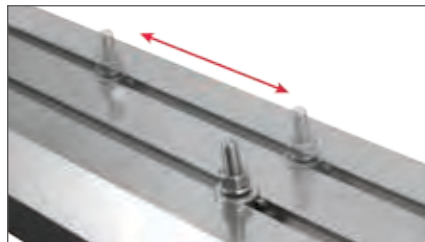

VersaTrac™ Mounting System Compatible