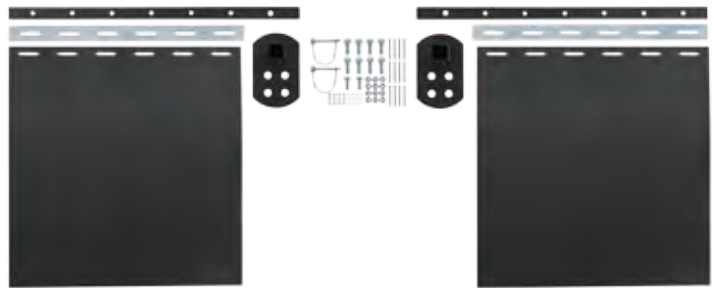

Finish & Material

Finish:
Semi-gloss black powder coat

Material:
Carbon steel

Product Listing

Size	Part#
12" x 18"	AR111900
18" x 18"	AR111950

AR111900

AR111950

MADE FOR VERSATILITY