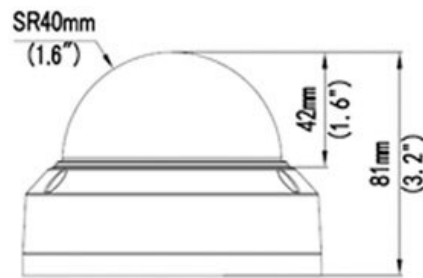

CP- VNC-V41L3-D**4 MP Full HD IR Vandal Dome Camera - 30Mtr.****INDIGO****Main Features**

- 1/3" 4MP PS CMOS Image Sensor
- Max: 20 fps@4MP(2592×1520) , Max: 25 fps@ 4MP(2560×1440)
- Ultra H.265, H.265, H.264, MJPEG Triple-stream encoding
- WDR(120dB), Day/Night (ICR), 2D/3D-DNR, Corridor mode, ROI, AWB, AGC, BLC, HLC
- 2.8mm Lens (4mm Optional)
- IR Range of 30 Mtrs, Smart IR, IP66, IK10, PoE
- Supports Instastream technology, save disk space and bandwidth upto 70%
- Mobile Software: Android, iOS
- CMS Software: IVMS

**Instastream****CE FC****RoHS**
COMPLIANT

CP- VNC-V41L3-D

4 MP Full HD IR Vandal Dome Camera - 30Mtr.

Feature

Image Sensor
 Minimum Illumination
 Shutter Speed
 White Balance
 Gain Control (AGC)
 Lens
 Video Compression
 Angle of View
 Back Light Compensation
 S/N Ratio
 Video Streaming
 Resolution
 Frame Rate
 Motion detection
 Privacy Mask
 ICR
 ROI
 Protocol
 Ethernet
 General Function
 IR
 OSD
 Special Features
 Operating Temperature
 Humidity
 Power Source
 Power Consumption
 Weatherproof Standard

 **CP- VNC-V41L3-D****4 MP Full HD IR Vandal Dome Camera - 30Mtr.****Feature**

Dimension

Weight

Specification

Φ108.5 x 81 mm (Ø4.28" x 3.2")

0.3 kg