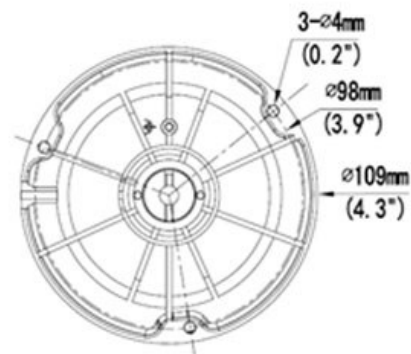

CP- VNC-V41L3-D**4 MP Full HD IR Vandal Dome Camera - 30Mtr.****INDIGO****Main Features**

- 1/3" 4MP PS CMOS Image Sensor
- Max: 20 fps@4MP(2592×1520) , Max: 25 fps@ 4MP(2560×1440)
- Ultra H.265, H.265, H.264, MJPEG Triple-stream encoding
- WDR(120dB), Day/Night (ICR), 2D/3D-DNR, Corridor mode, ROI, AWB, AGC, BLC, HLC
- 2.8mm Lens (4mm Optional)
- IR Range of 30 Mtrs, Smart IR, IP66, IK10, PoE
- Supports Instastream technology, save disk space and bandwidth upto 70%
- Mobile Software: Android, iOS
- CMS Software: IVMS

**Instastream****CE FC****RoHS**
COMPLIANT

CP- VNC-V41L3-D

4 MP Full HD IR Vandal Dome Camera - 30Mtr.

Feature

Image Sensor
 Minimum Illumination
 Shutter Speed
 White Balance
 Gain Control (AGC)
 Lens
 Video Compression
 Angle of View
 Back Light Compensation
 S/N Ratio
 Video Streaming
 Resolution
 Frame Rate
 Motion detection
 Privacy Mask
 ICR
 ROI
 Protocol
 Ethernet
 General Function
 IR
 OSD
 Special Features
 Operating Temperature
 Humidity
 Power Source
 Power Consumption
 Weatherproof Standard

 **CP- VNC-V41L3-D****4 MP Full HD IR Vandal Dome Camera - 30Mtr.****Feature**

Dimension

Weight

Specification

Φ108.5 x 81 mm (Ø4.28" x 3.2")

0.3 kg