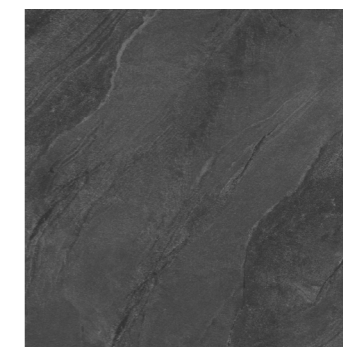

indian summer

60x90 cm Rettificato
24"x36" Rectified

60x60 cm Rettificato
24"x24" Rectified

silver grey

60x90 cm Rettificato
24"x36" Rectified

60x60 cm Rettificato
24"x24" Rectified

pyrite

60x90 cm Rettificato
24"x36" Rectified