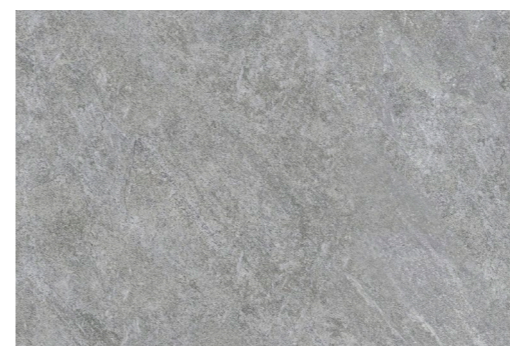

indian summer

60x90 cm Rettificato
24"x36" Rectified

60x60 cm Rettificato
24"x24" Rectified

silver grey

60x90 cm Rettificato
24"x36" Rectified

60x60 cm Rettificato
24"x24" Rectified

pyrite

60x90 cm Rettificato
24"x36" Rectified