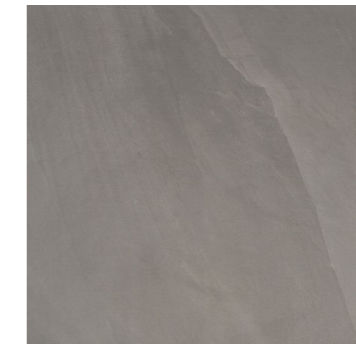

60x60 cm Rettificato
24"x24" Rectified