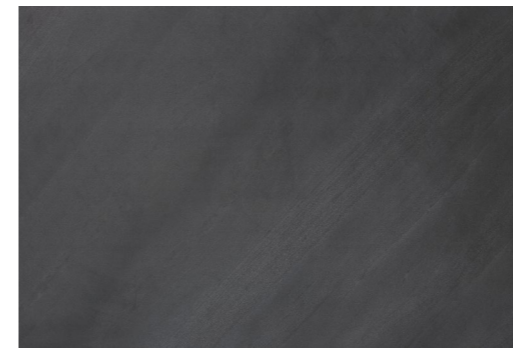

BUBBLE_60

56x56 cm
24"x24"

CLOUD_90

76x56 cm
32"x24"

abyss

60x90 cm Rettificato
24"x36" Rectified

60x60 cm Rettificato
24"x24" Rectified

rock